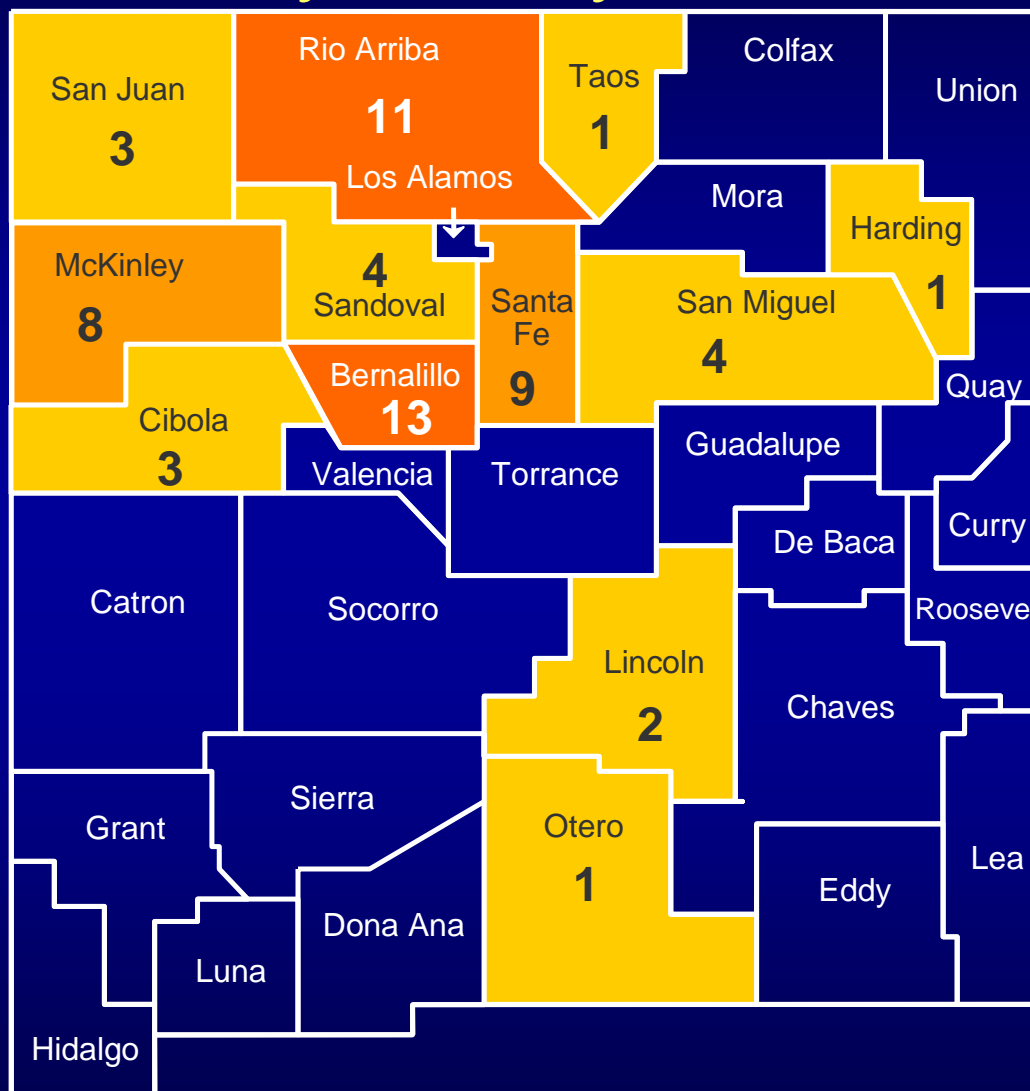

Human Plague in New Mexico Cases by County 1949 - 2008

Number of Cases

256 Total Cases

Human Plague in New Mexico Cases by County 1949 - 1959

Number of Cases

7 Total Cases

Human Plague in New Mexico Cases by County 1960 - 1969

Number of Cases

20 Total Cases

Human Plague in New Mexico Cases by County 1970 - 1979

Number of Cases

60 Total Cases

Human Plague in New Mexico Cases by County 1980 - 1989

Number of Cases

104 Total Cases

Human Plague in New Mexico Cases by County 1990 - 1999

Number of Cases

42 Total Cases

Human Plague in New Mexico Cases by County 2000 - 2008

Number of Cases

23 Total Cases