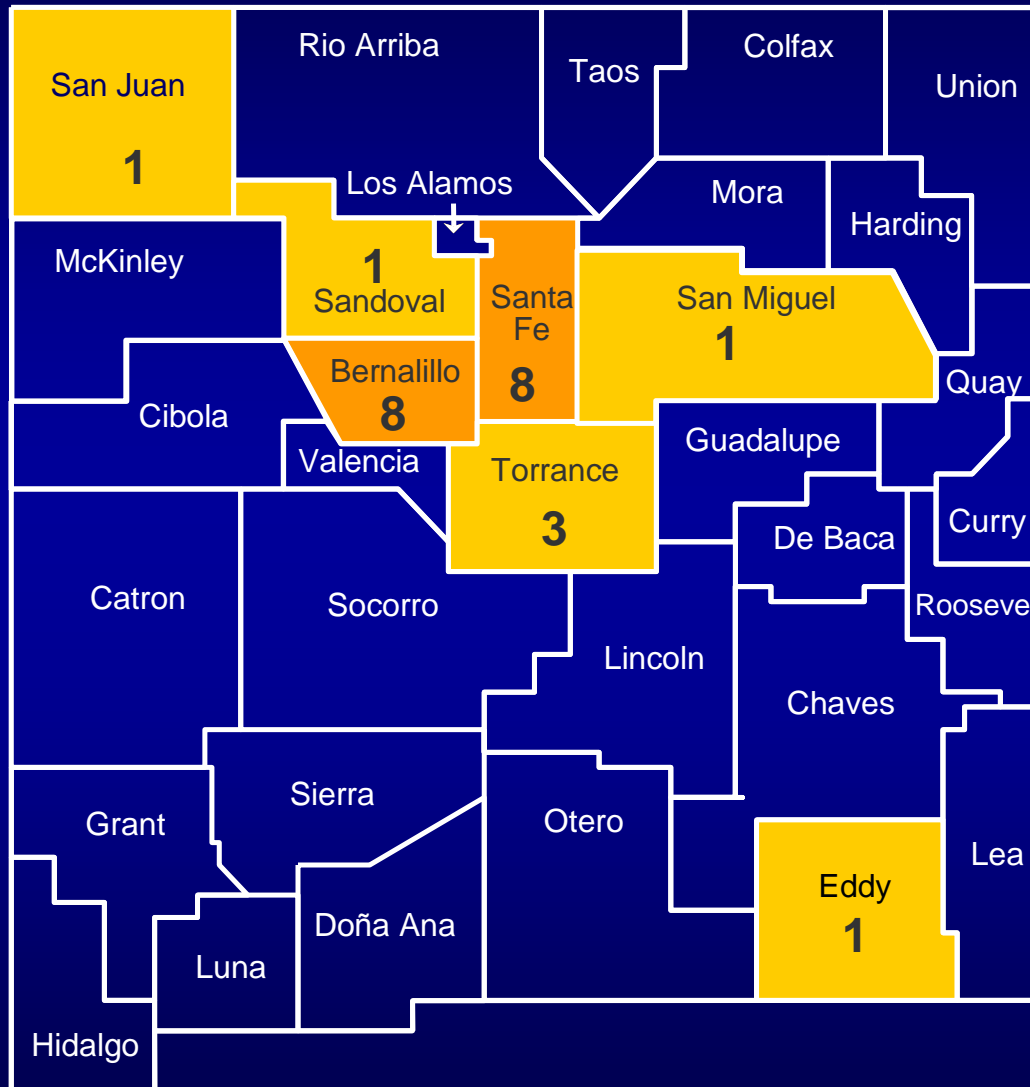

Human Plague in New Mexico Cases by County 1949 - 2008

Number of Cases

256 Total Cases

Human Plague in New Mexico Cases by County 1949 - 1959

Number of Cases

7 Total Cases

Human Plague in New Mexico Cases by County 1960 - 1969

Number of Cases

20 Total Cases

Human Plague in New Mexico Cases by County 1970 - 1979

Number of Cases

60 Total Cases

Human Plague in New Mexico Cases by County 1980 - 1989

Number of Cases

104 Total Cases

Human Plague in New Mexico Cases by County 1990 - 1999

Number of Cases

42 Total Cases

Human Plague in New Mexico Cases by County 2000 - 2008

Number of Cases

23 Total Cases