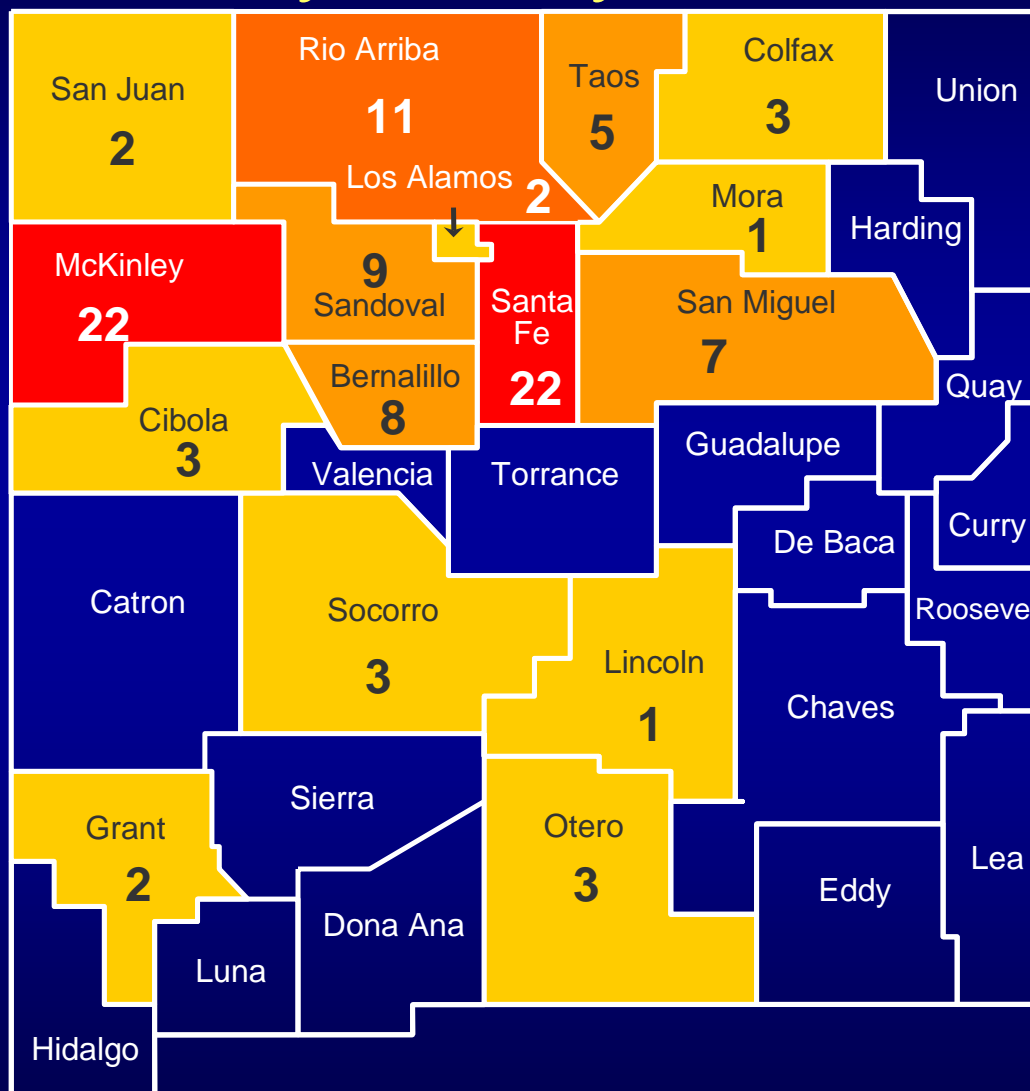

Human Plague in New Mexico Cases by County 1949 - 2008

Number of Cases

256 Total Cases

Human Plague in New Mexico Cases by County 1949 - 1959

Number of Cases

7 Total Cases

Human Plague in New Mexico Cases by County 1960 - 1969

Number of Cases

20 Total Cases

Human Plague in New Mexico Cases by County 1970 - 1979

Number of Cases

60 Total Cases

Human Plague in New Mexico Cases by County 1980 - 1989

Number of Cases

104 Total Cases

Human Plague in New Mexico Cases by County 1990 - 1999

Number of Cases

42 Total Cases

Human Plague in New Mexico Cases by County 2000 - 2008

Number of Cases

23 Total Cases