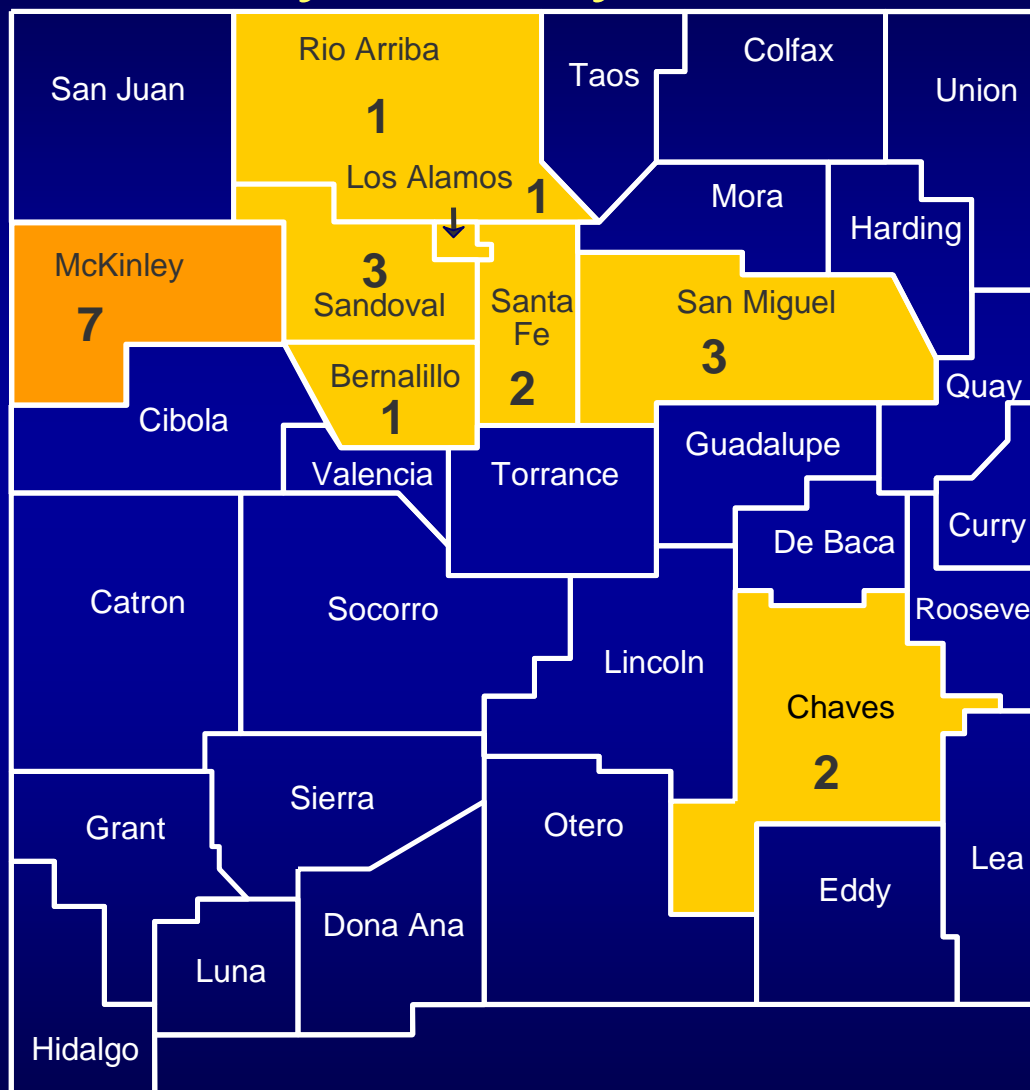

Human Plague in New Mexico Cases by County 1949 - 2008

Number of Cases

256 Total Cases

Human Plague in New Mexico Cases by County 1949 - 1959

Number of Cases

7 Total Cases

Human Plague in New Mexico Cases by County 1960 - 1969

Number of Cases

20 Total Cases

Human Plague in New Mexico Cases by County 1970 - 1979

Number of Cases

60 Total Cases

Human Plague in New Mexico Cases by County 1980 - 1989

Number of Cases

104 Total Cases

Human Plague in New Mexico Cases by County 1990 - 1999

Number of Cases

42 Total Cases

Human Plague in New Mexico Cases by County 2000 - 2008

Number of Cases

23 Total Cases