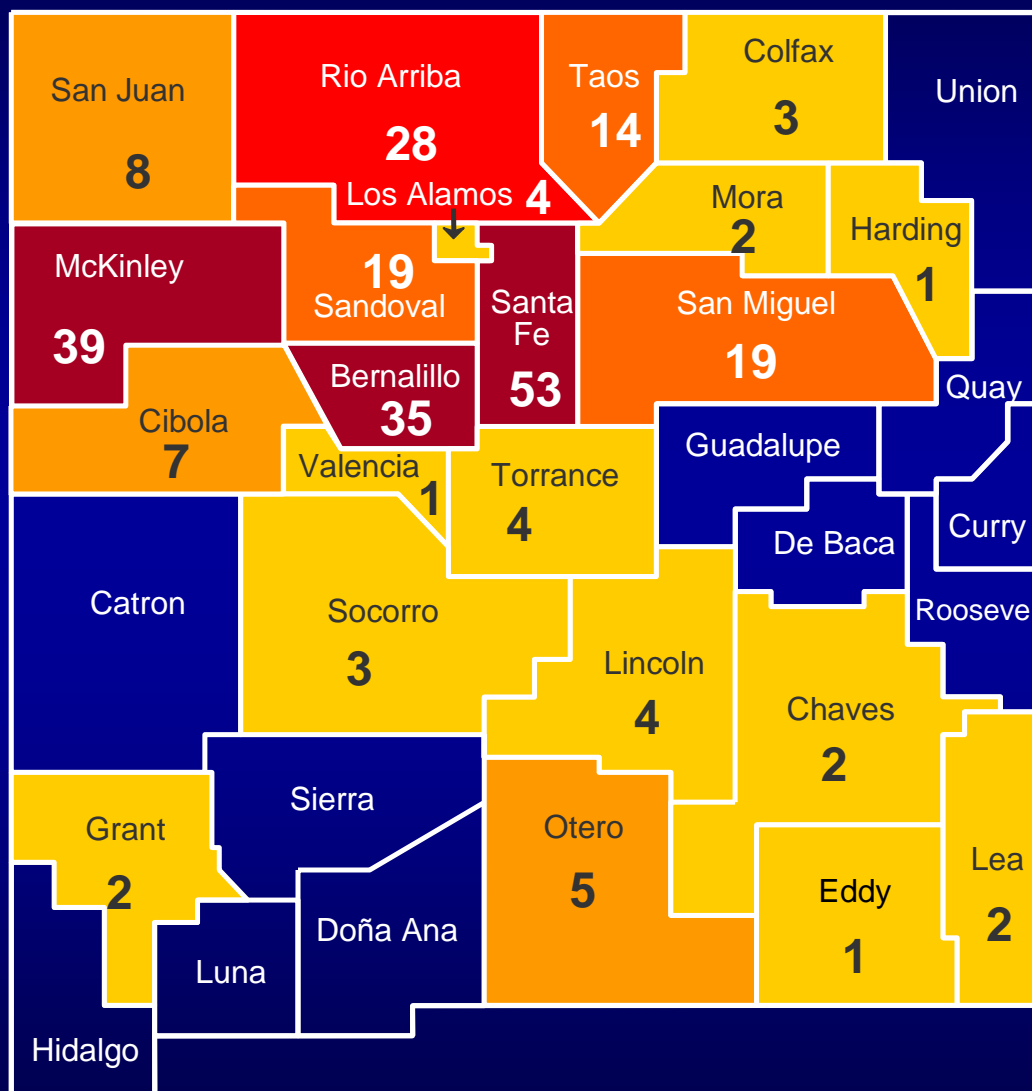

Human Plague in New Mexico Cases by County 1949 - 2008

Number of Cases

256 Total Cases

Human Plague in New Mexico Cases by County 1949 - 1959

Number of Cases

7 Total Cases

Human Plague in New Mexico Cases by County 1960 - 1969

Number of Cases

20 Total Cases

Human Plague in New Mexico Cases by County 1970 - 1979

Number of Cases

60 Total Cases

Human Plague in New Mexico Cases by County 1980 - 1989

Number of Cases

104 Total Cases

Human Plague in New Mexico Cases by County 1990 - 1999

Number of Cases

42 Total Cases

Human Plague in New Mexico Cases by County 2000 - 2008

Number of Cases

23 Total Cases