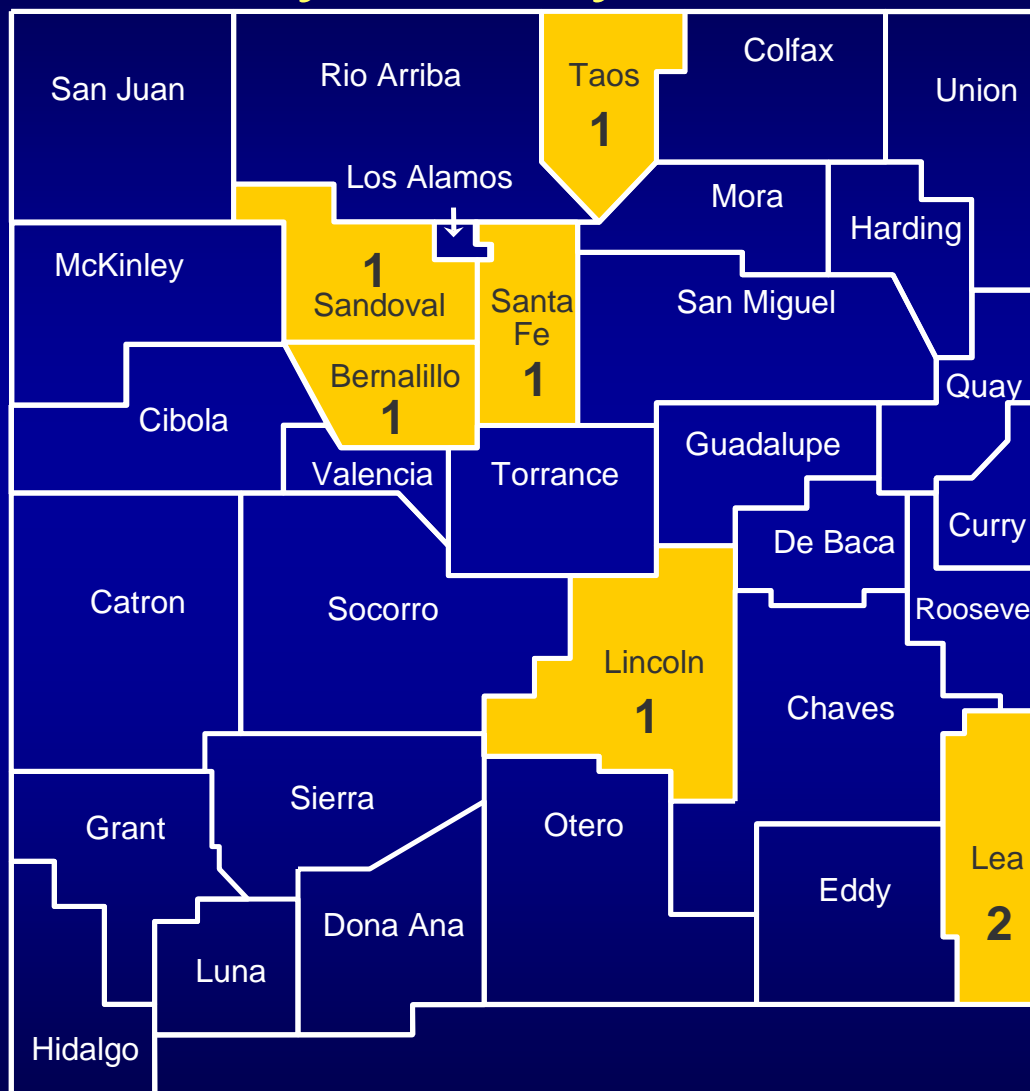

Human Plague in New Mexico Cases by County 1949 - 2008

Number of Cases

256 Total Cases

Human Plague in New Mexico Cases by County 1949 - 1959

Number of Cases

7 Total Cases

Human Plague in New Mexico Cases by County 1960 - 1969

Number of Cases

20 Total Cases

Human Plague in New Mexico Cases by County 1970 - 1979

Number of Cases

60 Total Cases

Human Plague in New Mexico Cases by County 1980 - 1989

Number of Cases

104 Total Cases

Human Plague in New Mexico Cases by County 1990 - 1999

Number of Cases

42 Total Cases

Human Plague in New Mexico Cases by County 2000 - 2008

Number of Cases

23 Total Cases