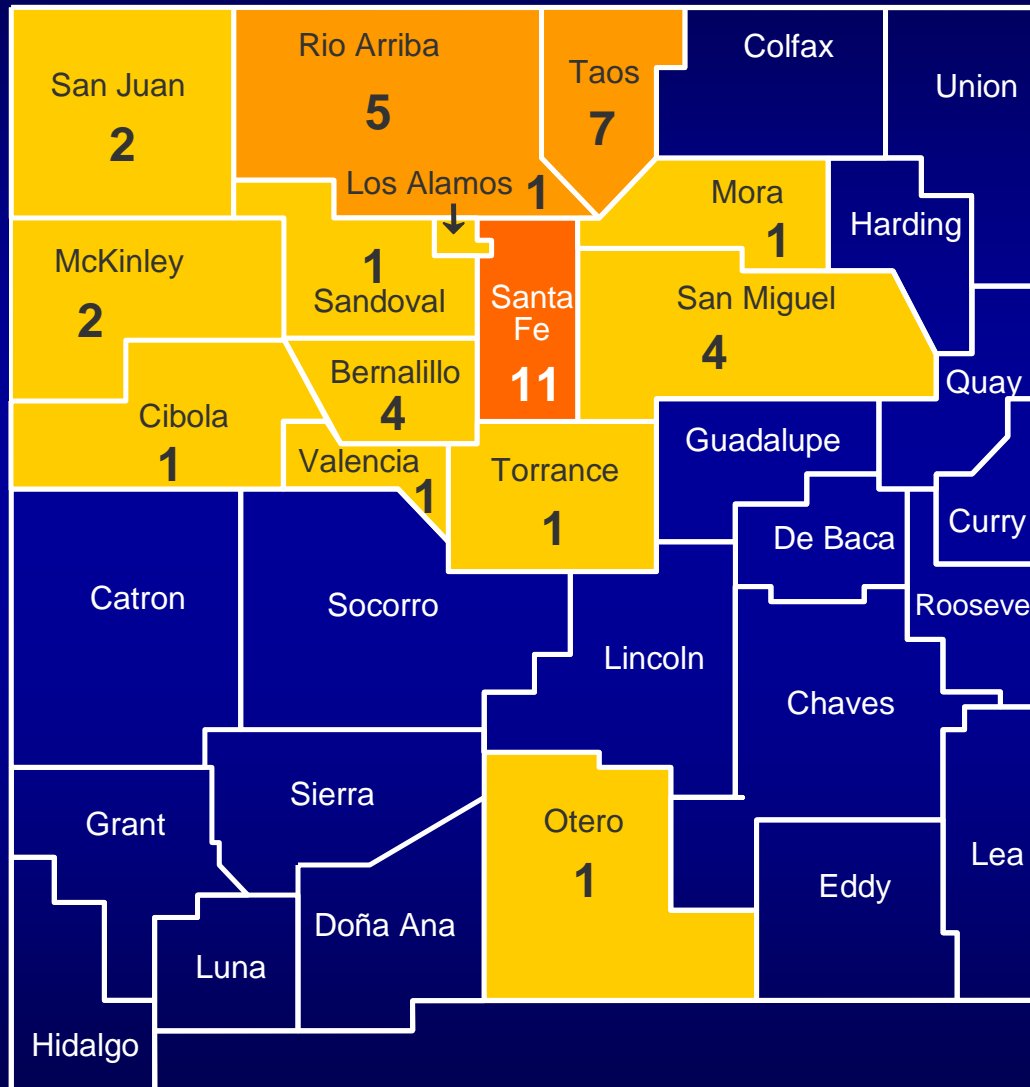

Human Plague in New Mexico Cases by County 1949 - 2008

Number of Cases

256 Total Cases

Human Plague in New Mexico Cases by County 1949 - 1959

Number of Cases

7 Total Cases

Human Plague in New Mexico Cases by County 1960 - 1969

Number of Cases

20 Total Cases

Human Plague in New Mexico Cases by County 1970 - 1979

Number of Cases

60 Total Cases

Human Plague in New Mexico Cases by County 1980 - 1989

Number of Cases

104 Total Cases

Human Plague in New Mexico Cases by County 1990 - 1999

Number of Cases

42 Total Cases

Human Plague in New Mexico Cases by County 2000 - 2008

Number of Cases

23 Total Cases