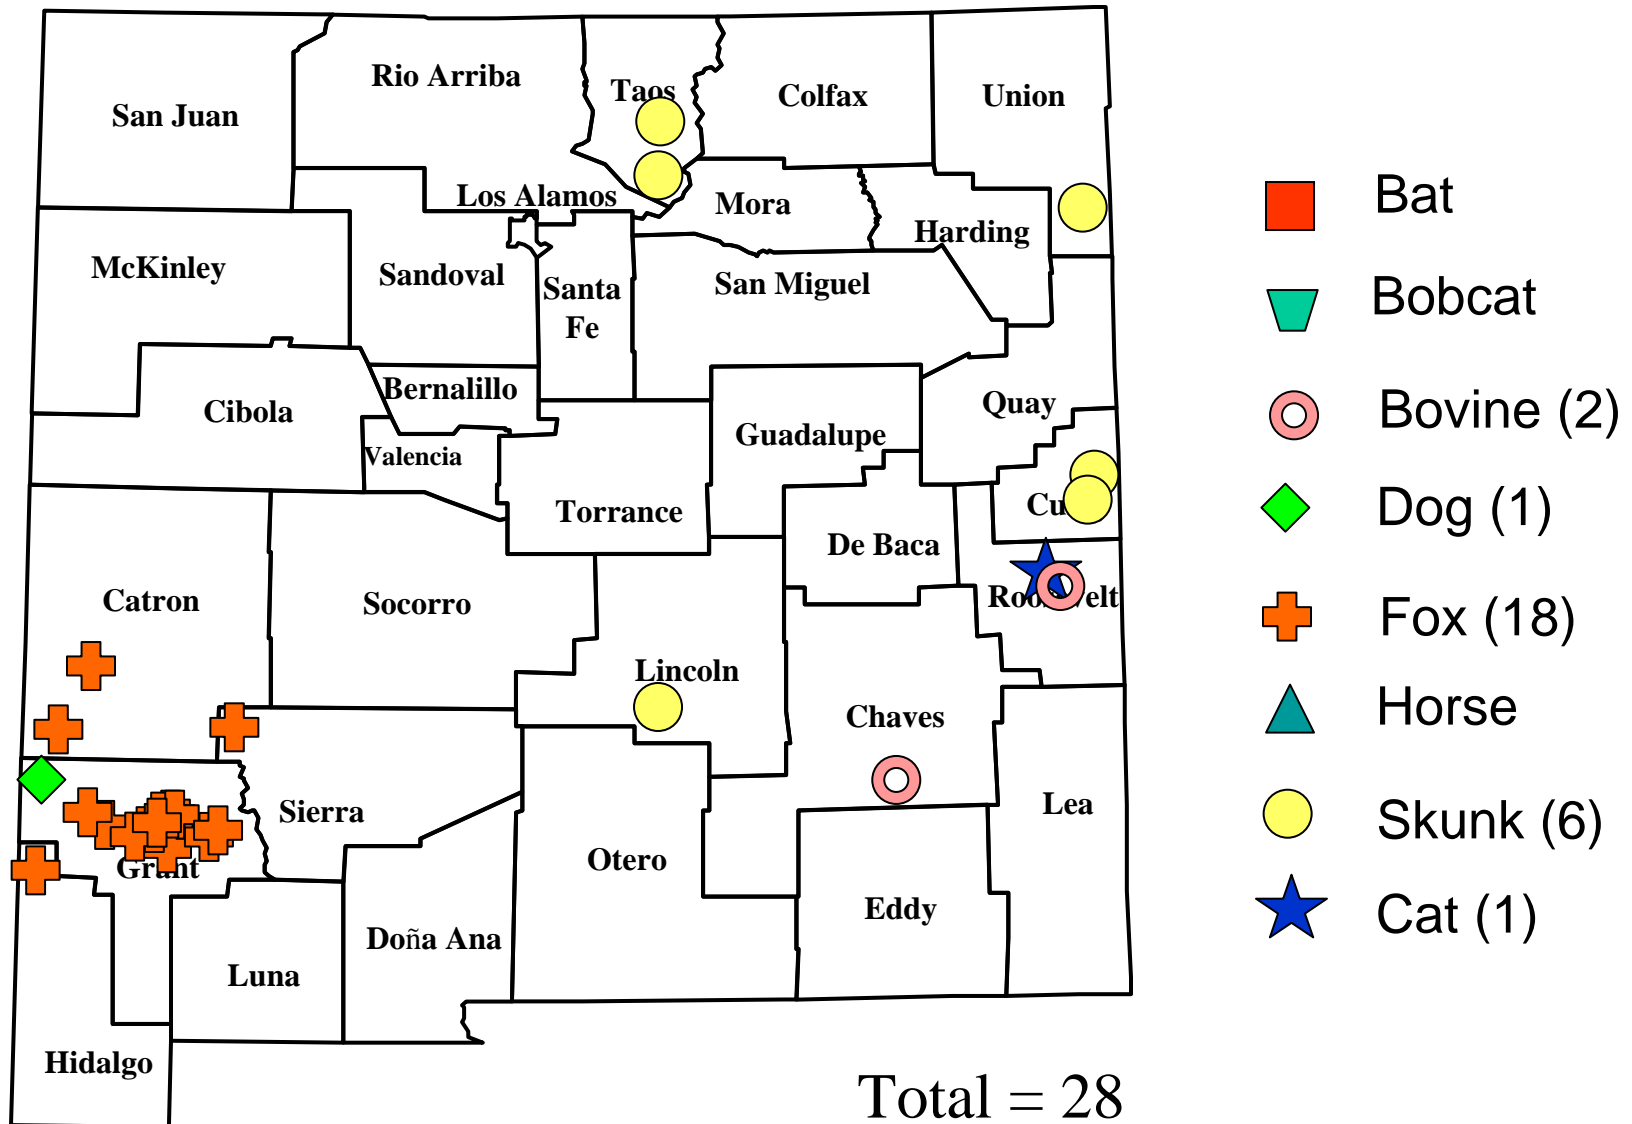

Animal Rabies by County, New Mexico, 2008

As of 12/31/2008