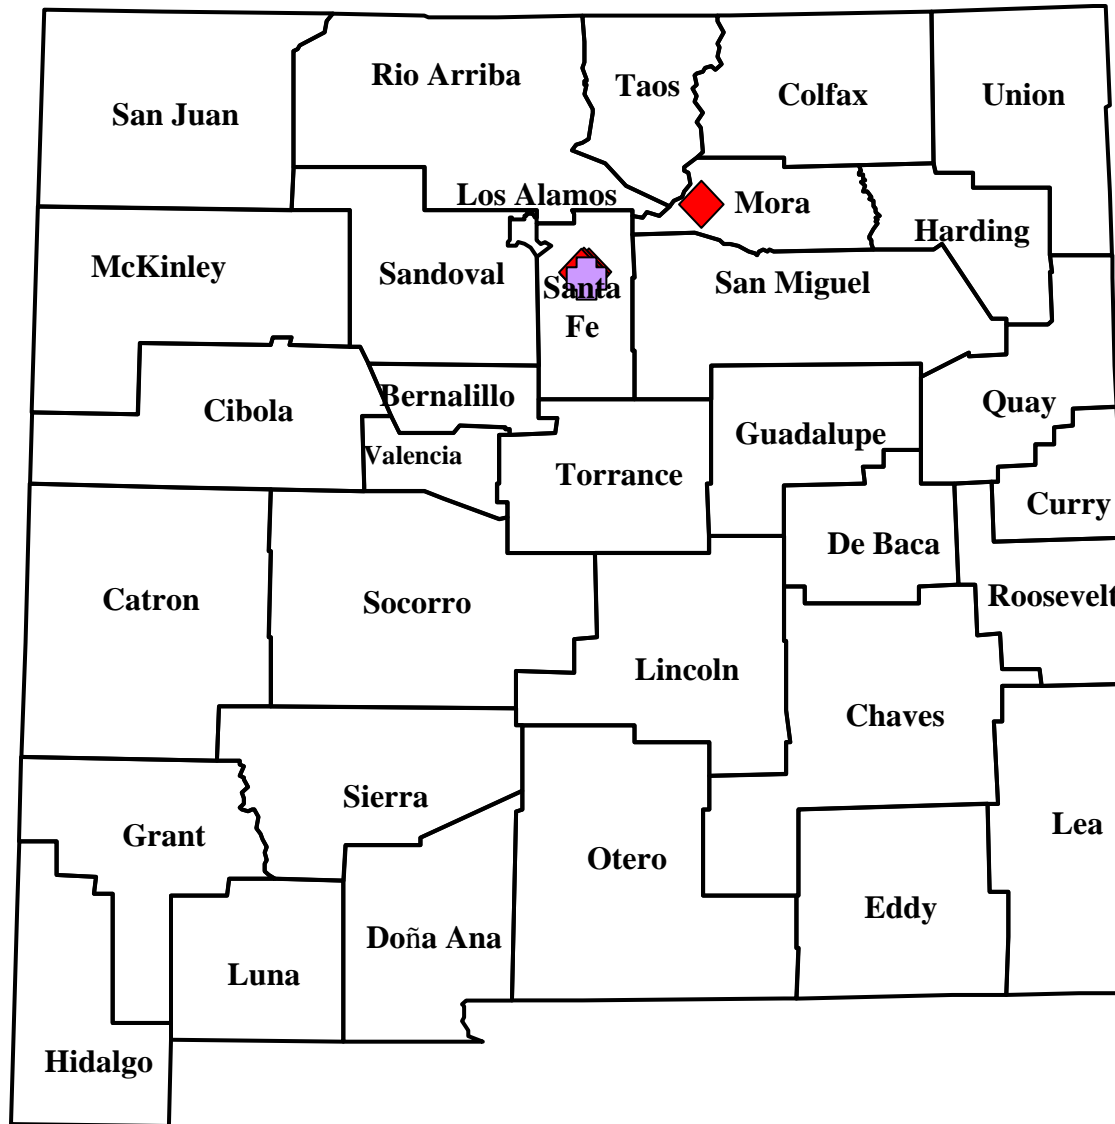

# Domestic Animal Plague in New Mexico, 2009

◆ Cat case (confirmed)  
Total = 9

✚ Dog case (confirmed)  
Total = 9

Total = 18

As of 12/31/2009

# Wild Animal Plague in New Mexico, 2009

- ◆ Positive Rodent or Rabbit  
Total = 8
- ✚ Positive Fleas

As of 12/31/2009