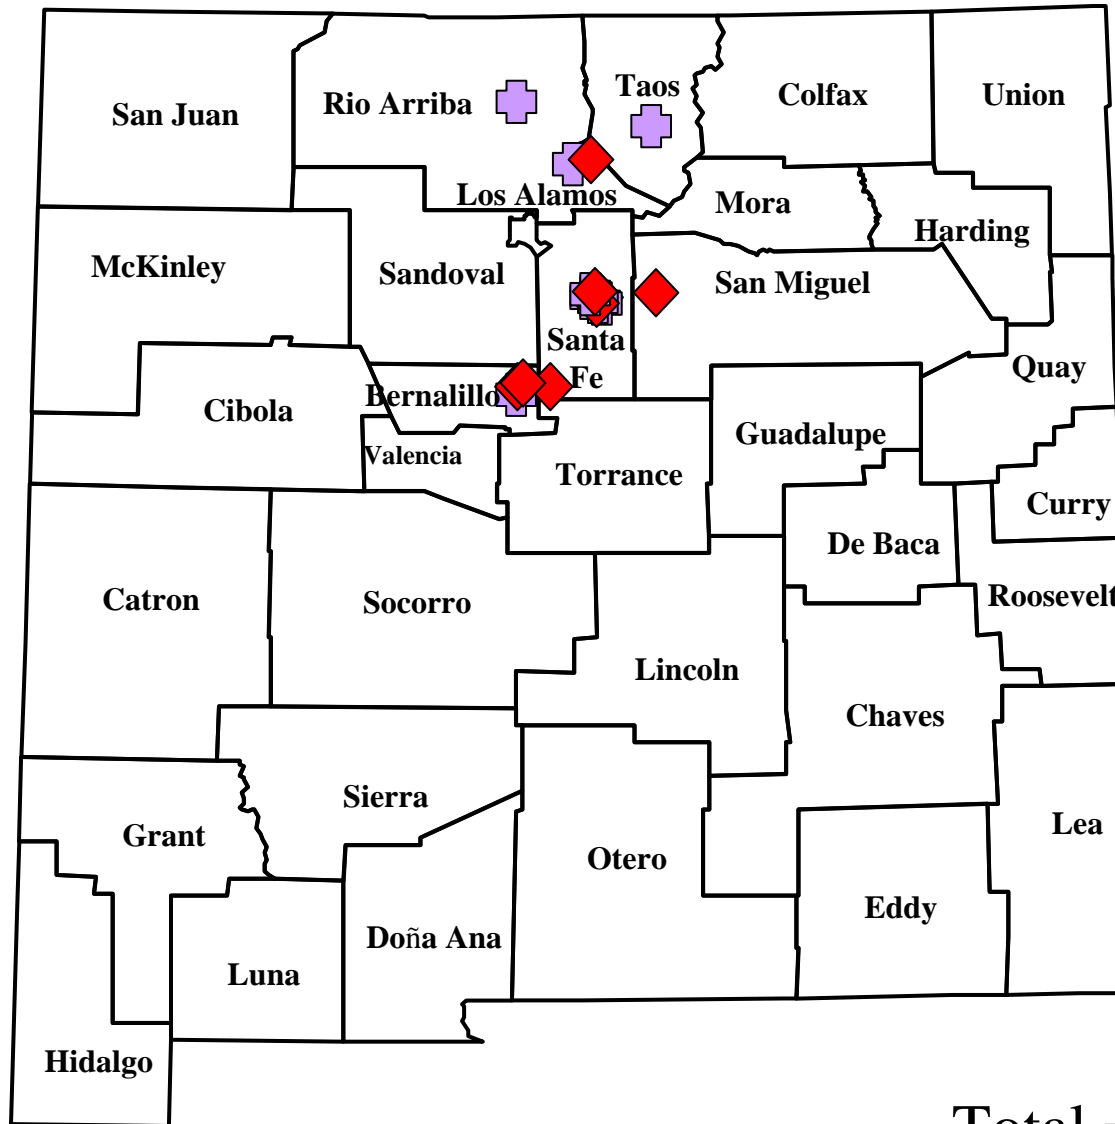

# Domestic Animal Plague in New Mexico, 2009

◆ Cat case (confirmed)  
Total = 9

✚ Dog case (confirmed)  
Total = 9

Total = 18

As of 12/31/2009

# Wild Animal Plague in New Mexico, 2009

- ◆ Positive Rodent or Rabbit  
Total = 8
- ✚ Positive Fleas

As of 12/31/2009