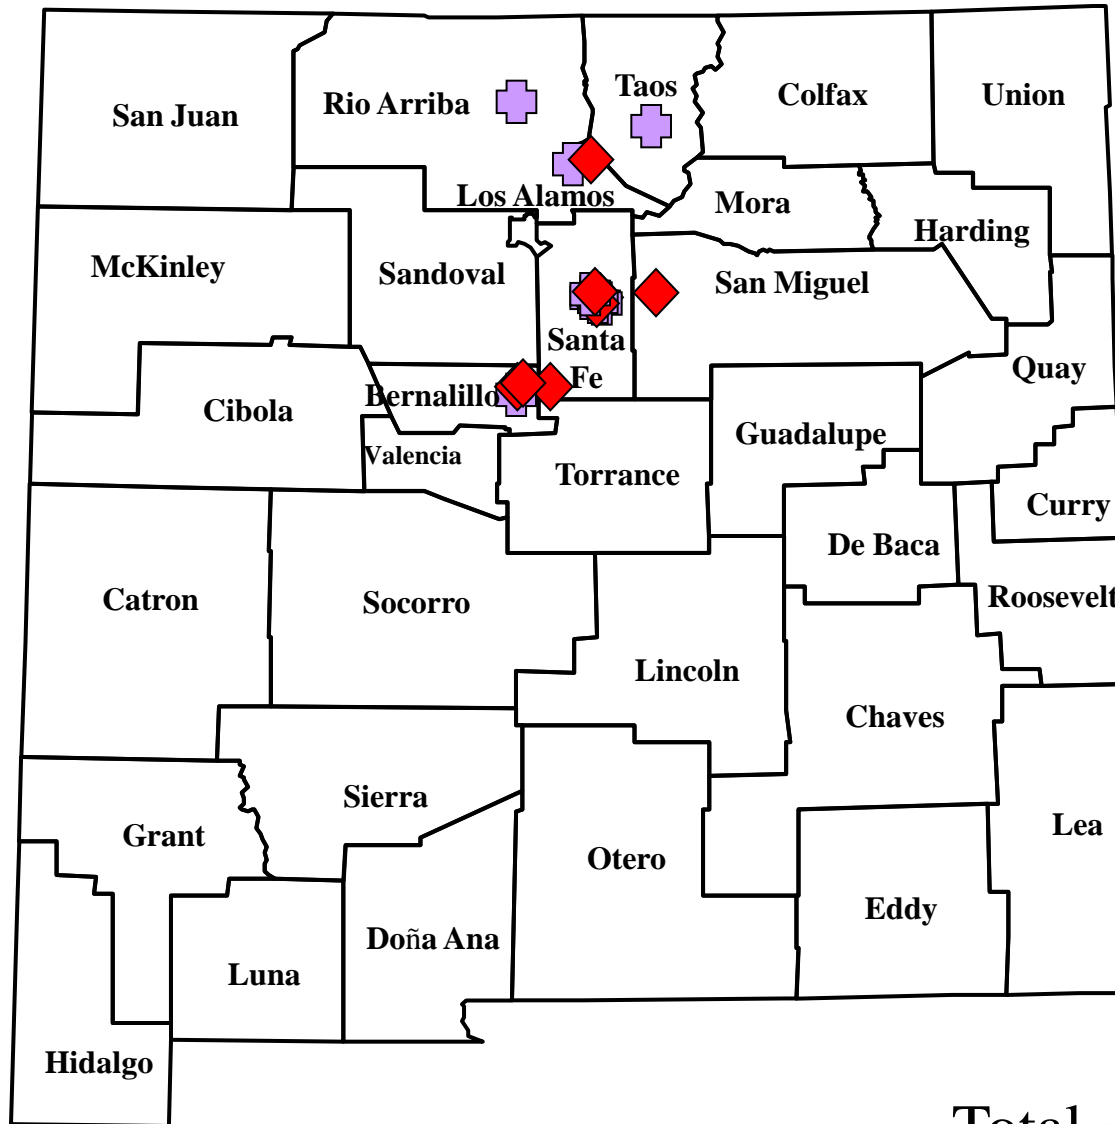

# Domestic Animal Plague in New Mexico, 2009

◆ Cat case (confirmed)  
Total = 9

✚ Dog case (confirmed)  
Total = 9

Total = 18

# Wild Animal Plague in New Mexico, 2009

◆ Positive Rodent or Rabbit

Total = 8

✚ Positive Fleas