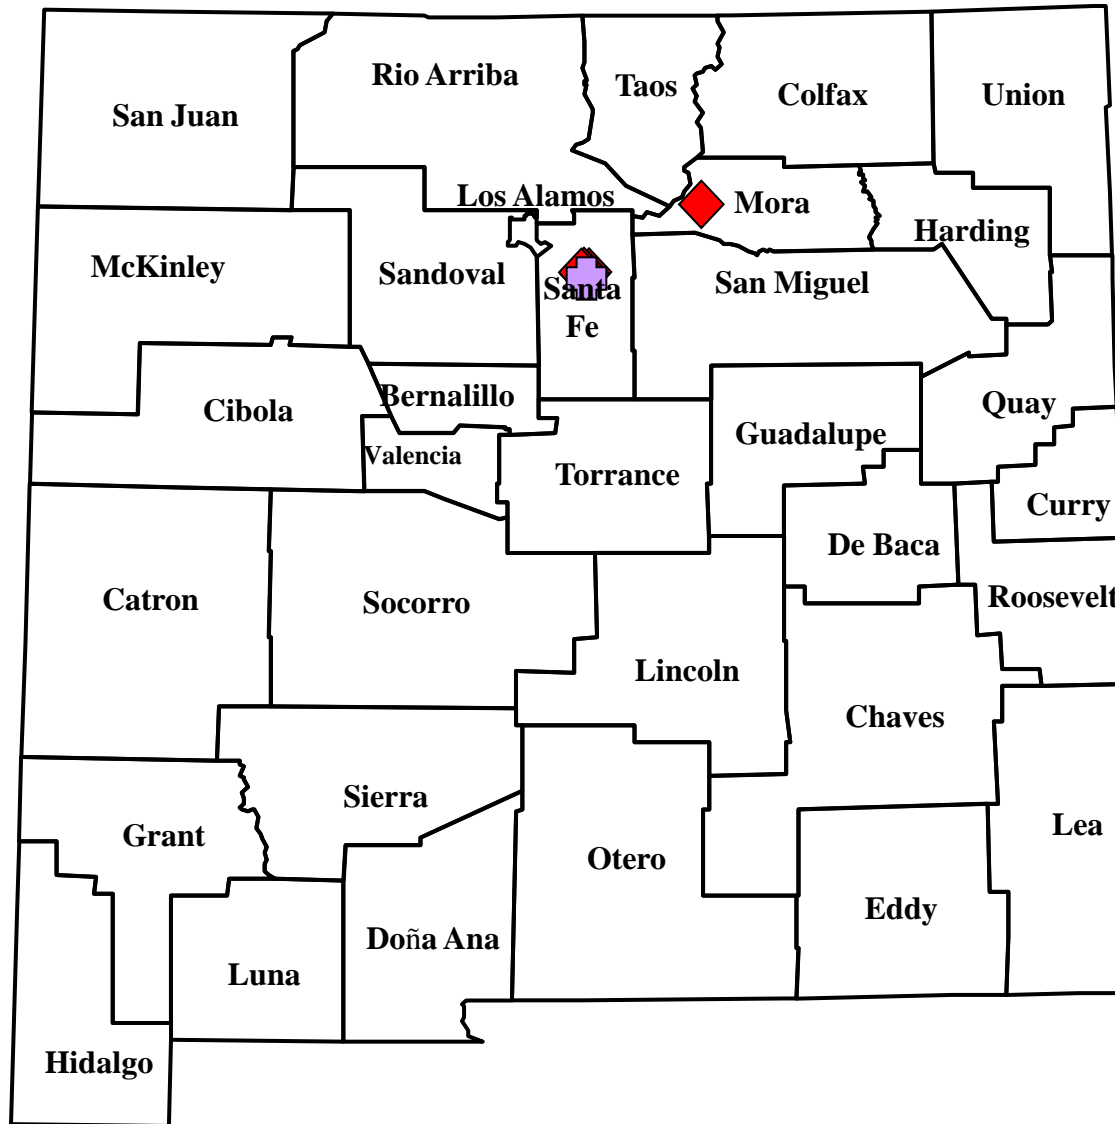

# Domestic Animal Plague in New Mexico, 2009

◆ Cat case (confirmed)  
Total = 9

✚ Dog case (confirmed)  
Total = 9

Total = 18

# Wild Animal Plague in New Mexico, 2009

◆ Positive Rodent or Rabbit

Total = 8

✚ Positive Fleas