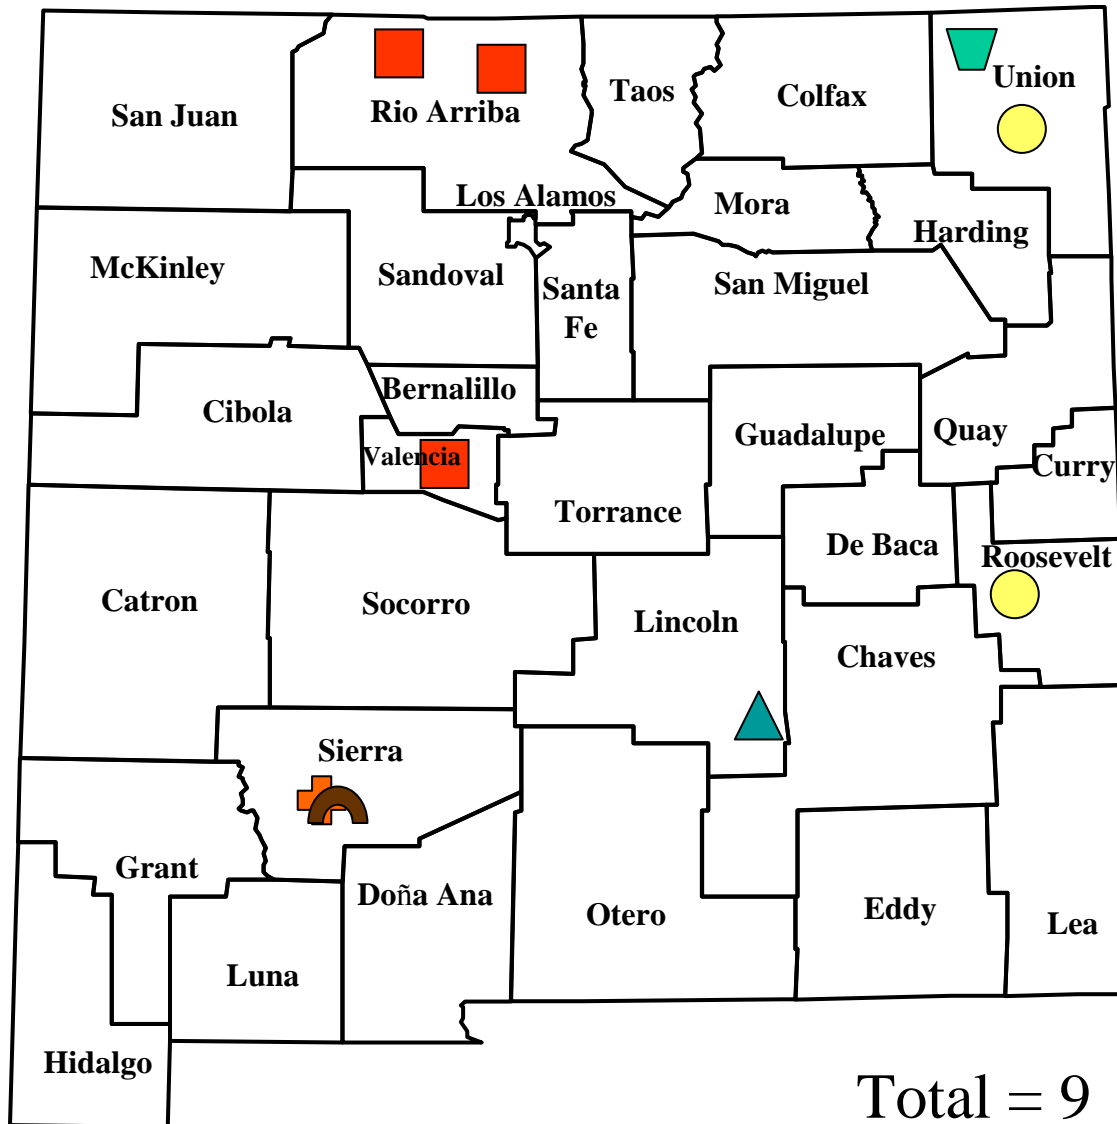

Animal Rabies by County, New Mexico, 2010

Total = 9

As of 08/16/2010