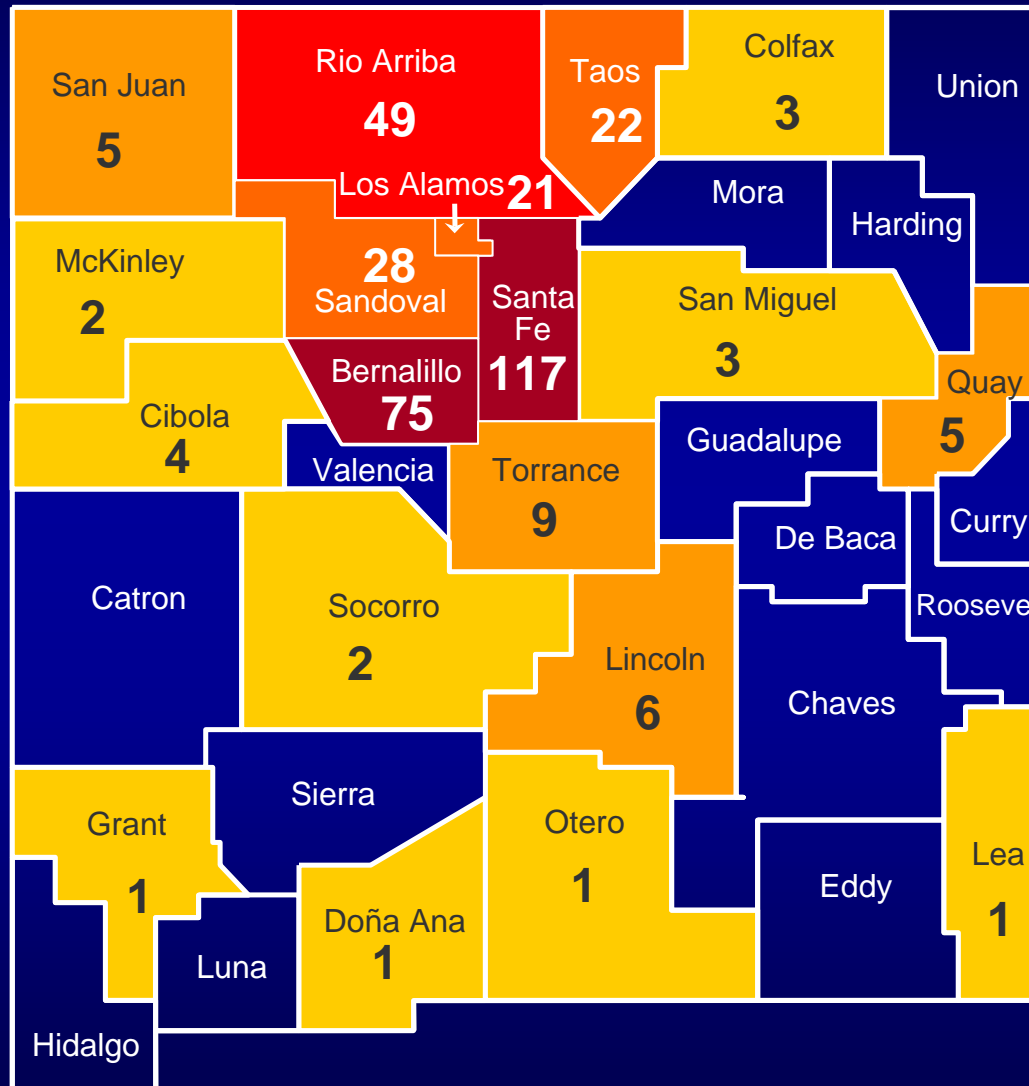

Feline Plague by Year New Mexico, 1977-2009

Number of Cases

N = 358

* 1977-2001 includes confirmed and probable cases; beginning 2002 only confirmed cases are included

Feline Plague by Onset Month

New Mexico, 1977-2009

Number of Cases

N = 355*

Includes confirmed and probable cases occurring from 1977-2001; beginning 2002 only confirmed cases are included

* 3 cases onset date unknown

Feline Plague in New Mexico

Cases by County 1977 - 2009

Number of Cases

Includes confirmed and probable cases from 1977 to 2001; beginning 2002 only confirmed cases included

355 cases shown (total cases 358)
Location unknown for 3 cases