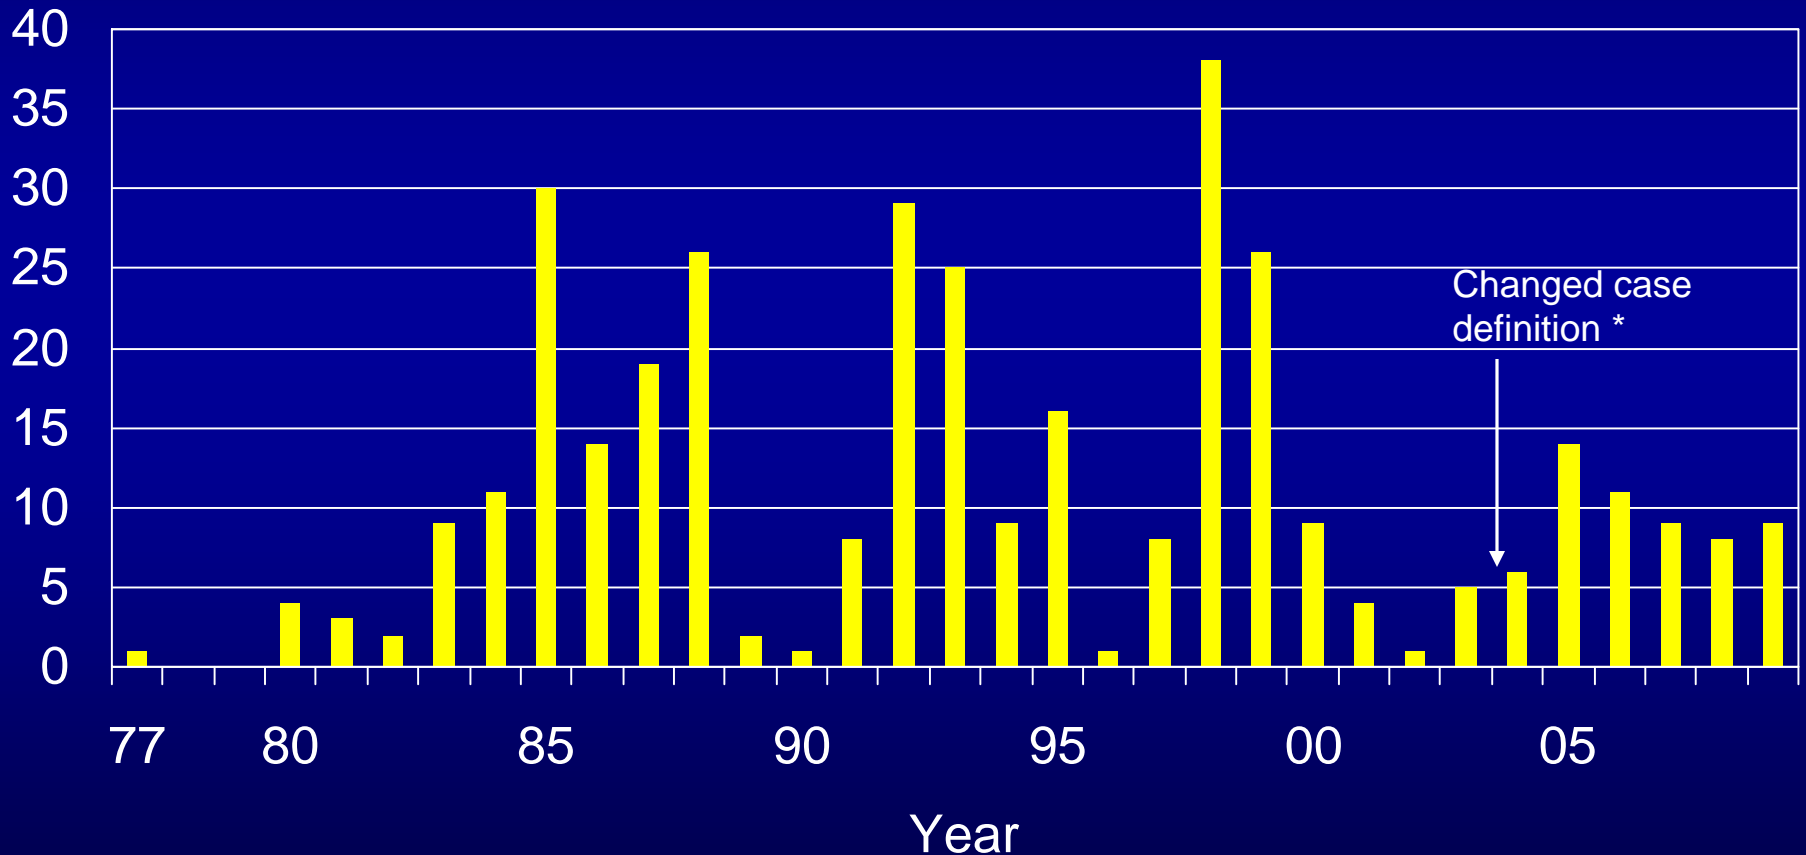

Feline Plague by Year New Mexico, 1977-2009

Number of Cases

N = 358

* 1977-2001 includes confirmed and probable cases; beginning 2002 only confirmed cases are included

Feline Plague by Onset Month

New Mexico, 1977-2009

Number of Cases

N = 355*

Includes confirmed and probable cases occurring from 1977-2001; beginning 2002 only confirmed cases are included

* 3 cases onset date unknown

Feline Plague in New Mexico

Cases by County 1977 - 2009

Number of Cases

Includes confirmed and probable cases from 1977 to 2001; beginning 2002 only confirmed cases included

355 cases shown (total cases 358)
Location unknown for 3 cases