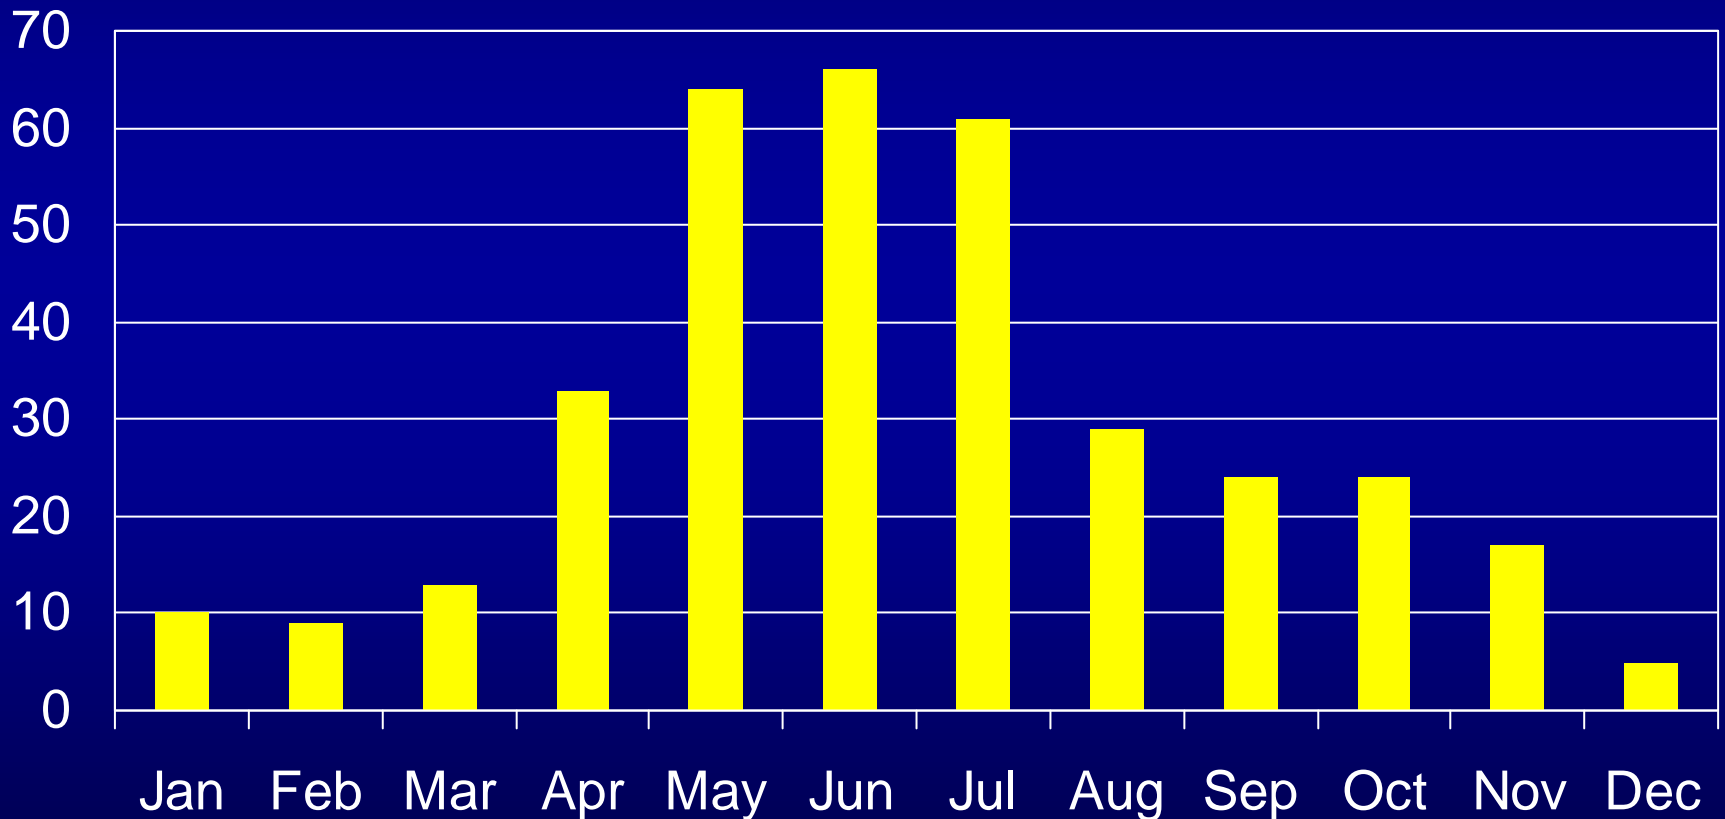

Feline Plague by Year New Mexico, 1977-2009

Number of Cases

N = 358

* 1977-2001 includes confirmed and probable cases; beginning 2002 only confirmed cases are included

Feline Plague by Onset Month

New Mexico, 1977-2009

Number of Cases

N = 355*

Includes confirmed and probable cases occurring from 1977-2001; beginning 2002 only confirmed cases are included

* 3 cases onset date unknown

Feline Plague in New Mexico

Cases by County 1977 - 2009

Number of Cases

Includes confirmed and probable cases from 1977 to 2001; beginning 2002 only confirmed cases included

355 cases shown (total cases 358)
Location unknown for 3 cases