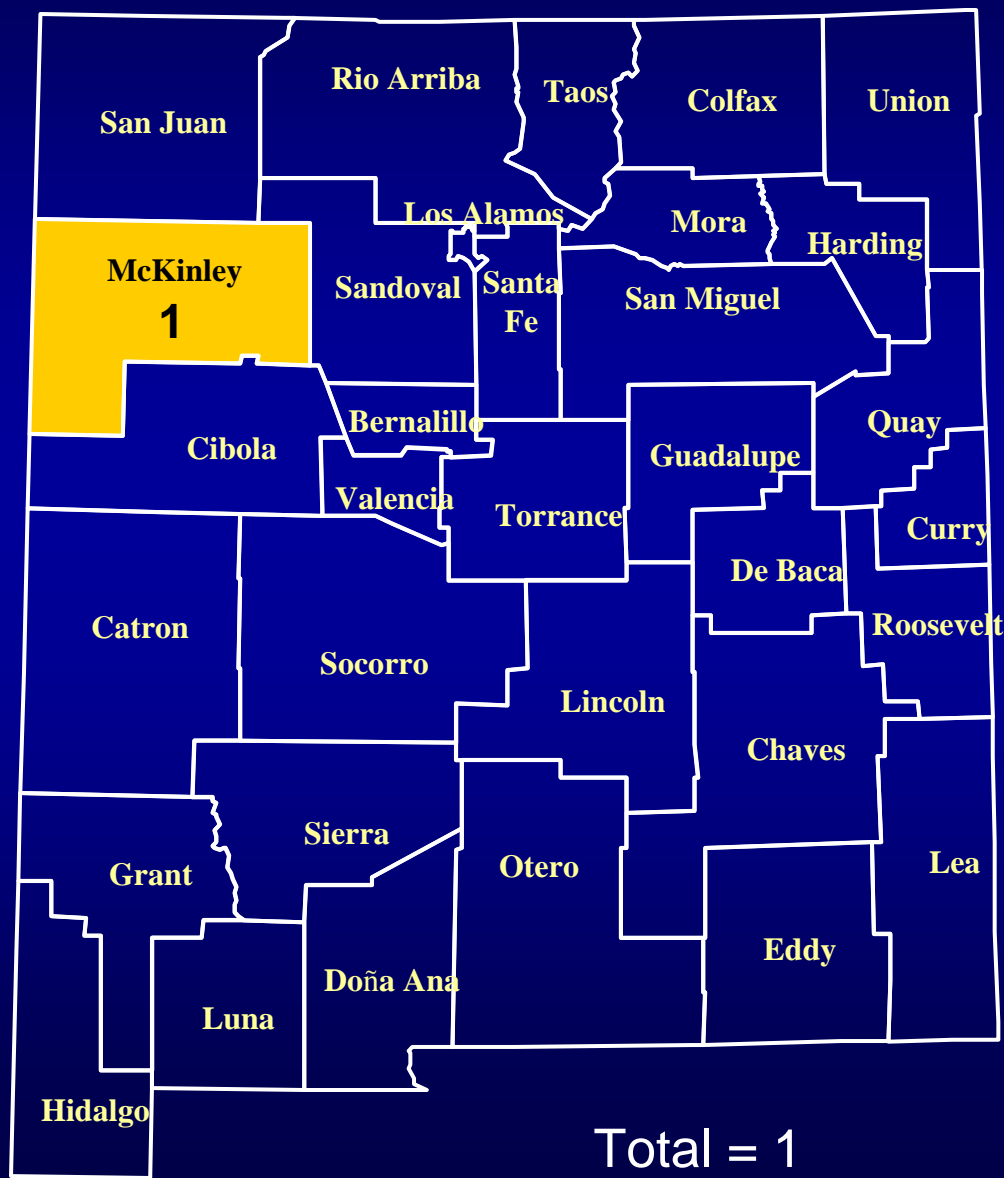

Hantavirus Pulmonary Syndrome Cases in New Mexico by County, 2010

05/18/2010