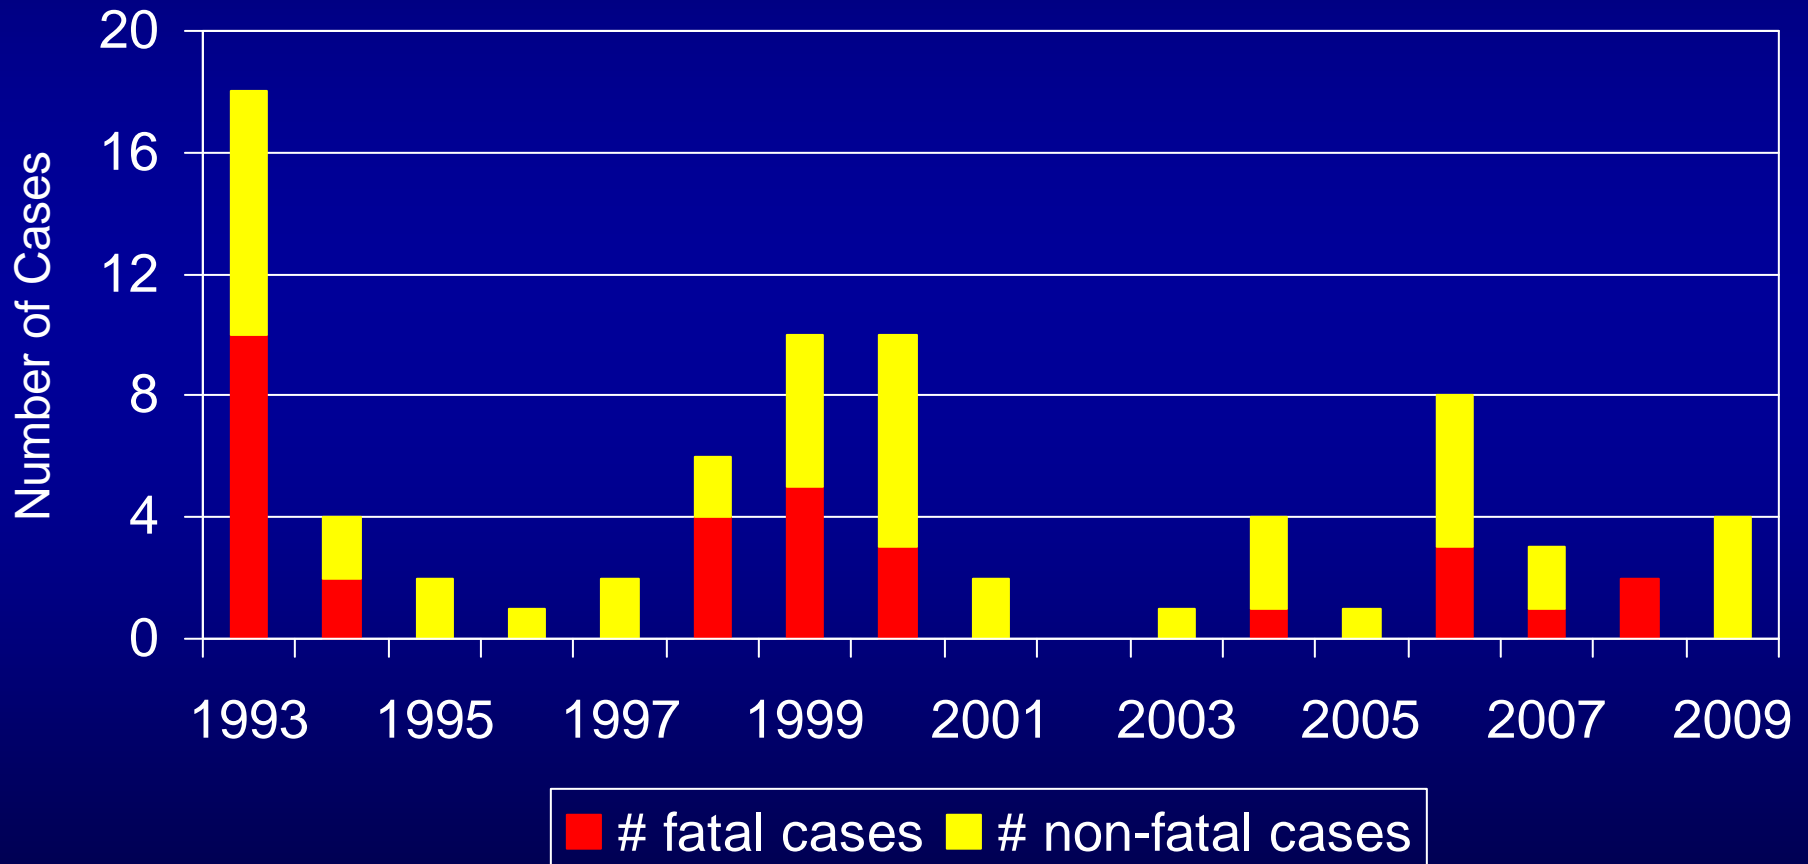

# Hantavirus Pulmonary Syndrome, New Mexico Cases by Year, 1993 - 2009

12/31/09

Total = 78; 4 cases prior to 1993 not shown

# Hantavirus Pulmonary Syndrome, New Mexico Cases by Onset Month, 1975 - 2009

12/31/09

Total = 82