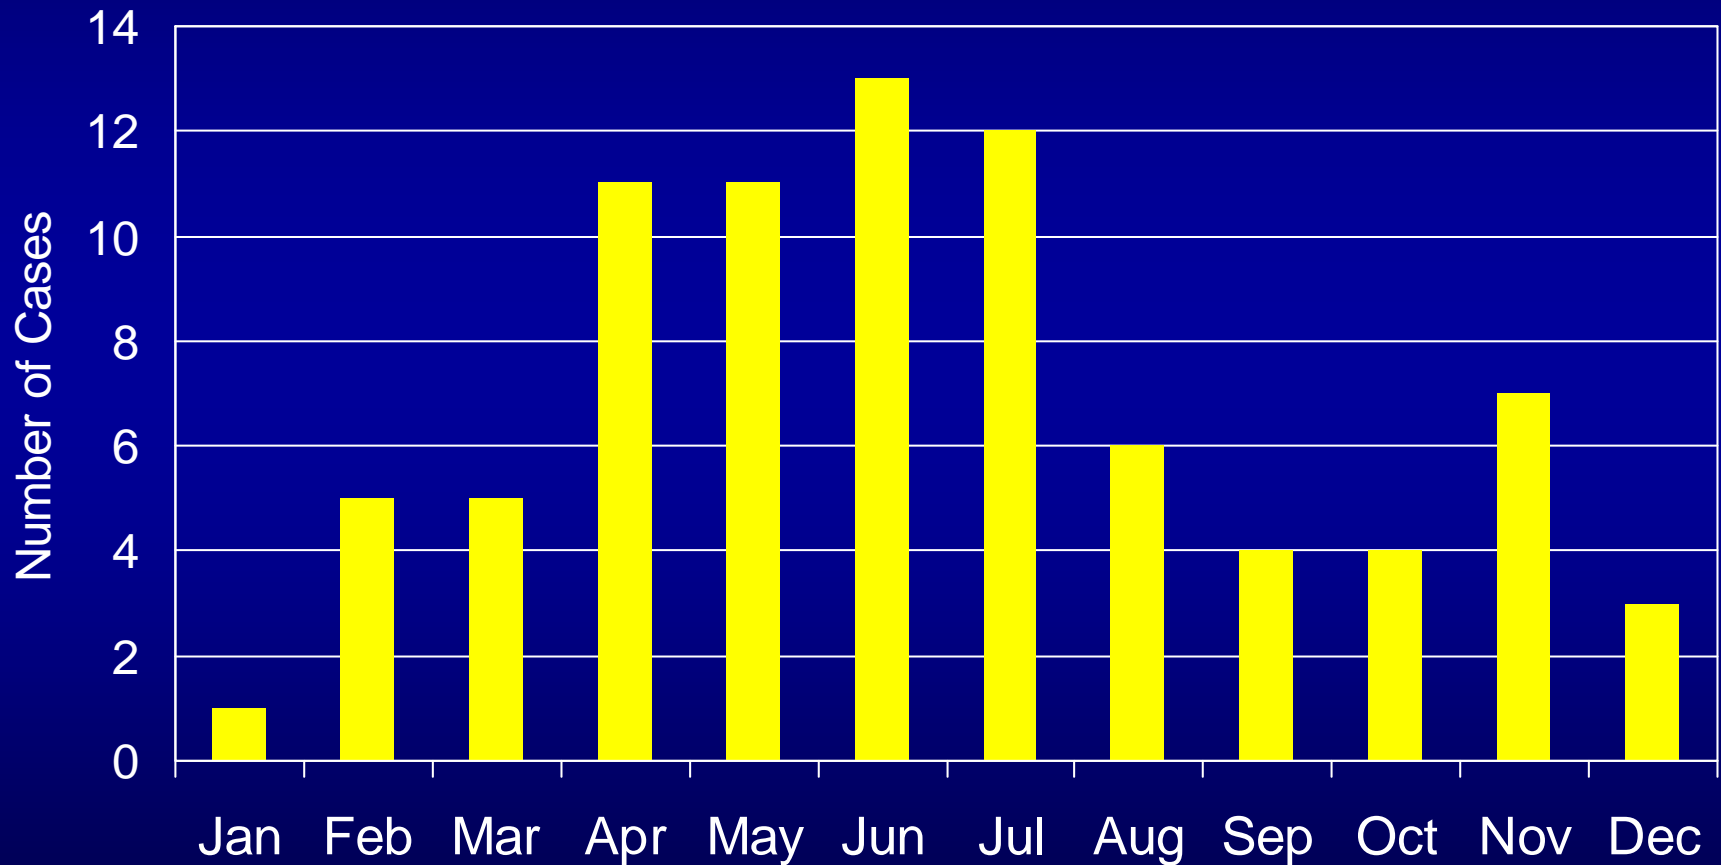

# Hantavirus Pulmonary Syndrome, New Mexico Cases by Year, 1993 - 2009

12/31/09

Total = 78; 4 cases prior to 1993 not shown

# Hantavirus Pulmonary Syndrome, New Mexico Cases by Onset Month, 1975 - 2009

12/31/09

Total = 82