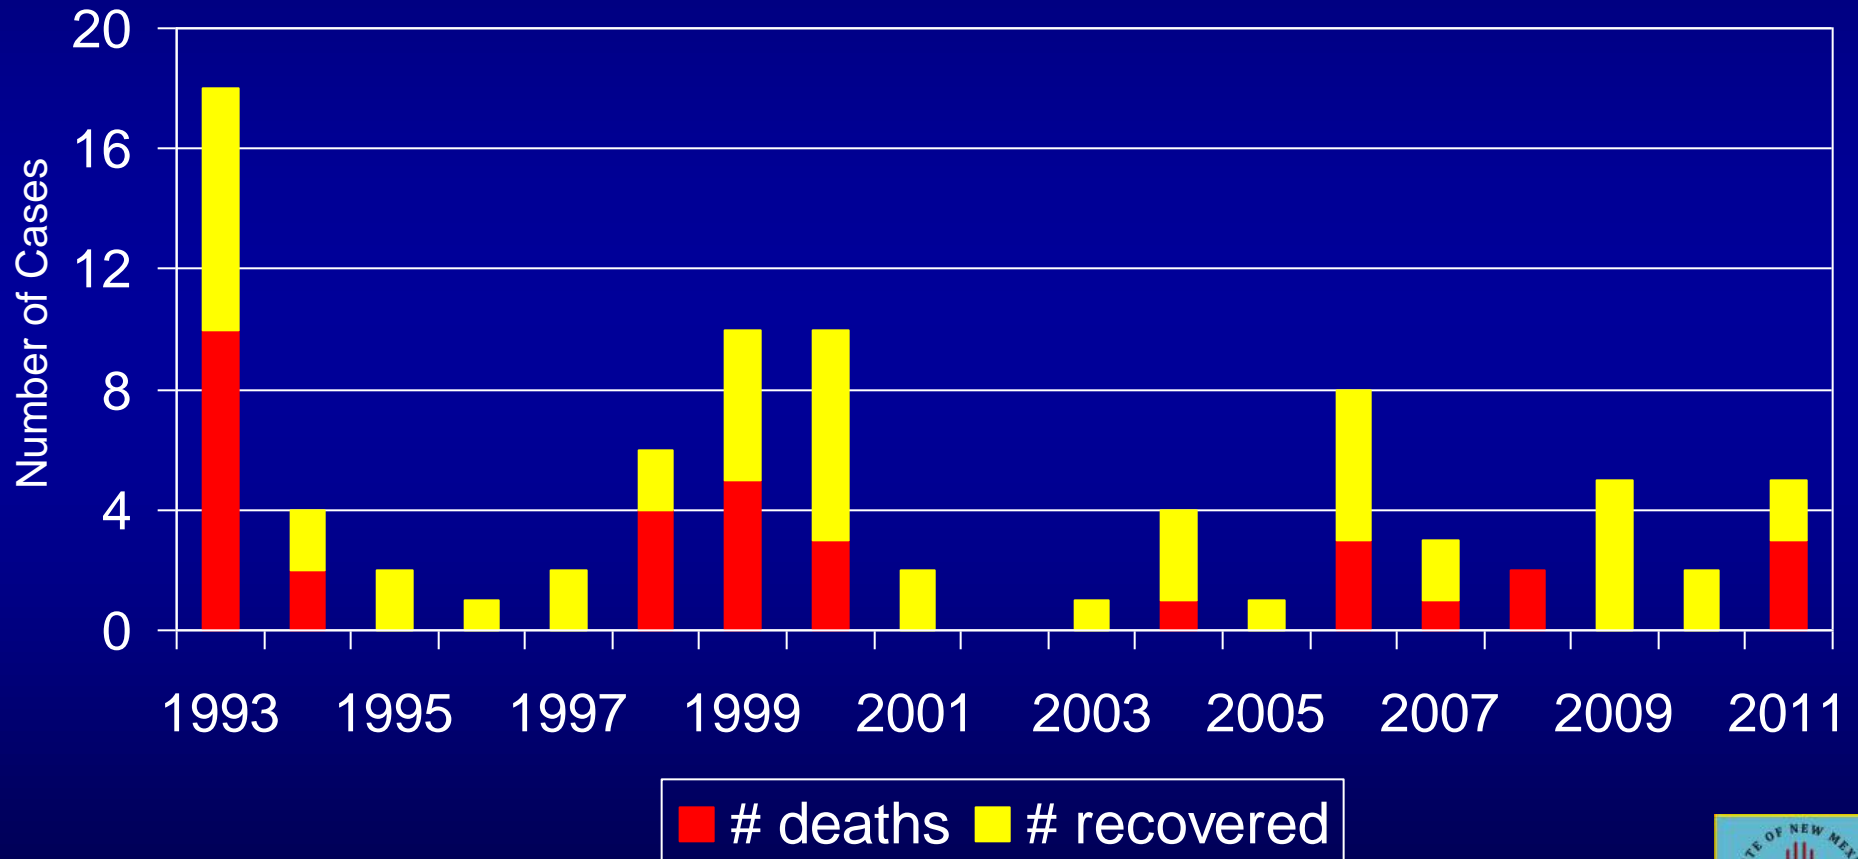

Hantavirus Pulmonary Syndrome, New Mexico Cases by Year, 1993 - 2011

12/31/2011

N = 86; 4 cases prior to 1993 not shown

Hantavirus Pulmonary Syndrome, New Mexico Cases by Onset Month, 1975–2011

12/31/2011

Total = 90