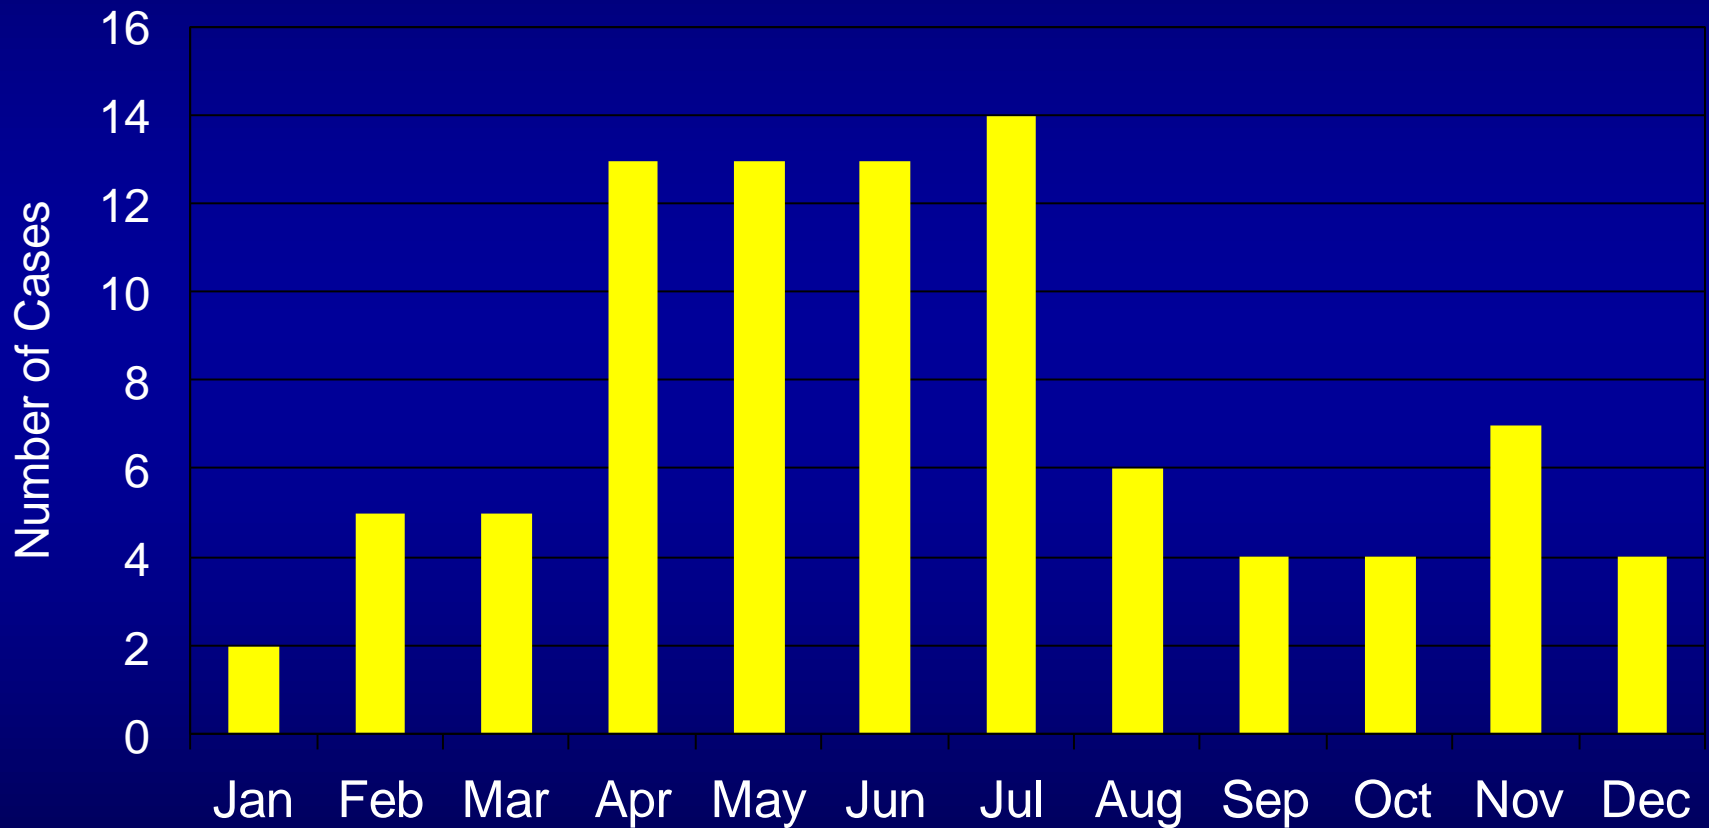

Hantavirus Pulmonary Syndrome, New Mexico Cases by Year, 1993 - 2011

12/31/2011

N = 86; 4 cases prior to 1993 not shown

Hantavirus Pulmonary Syndrome, New Mexico Cases by Onset Month, 1975–2011

12/31/2011

Total = 90