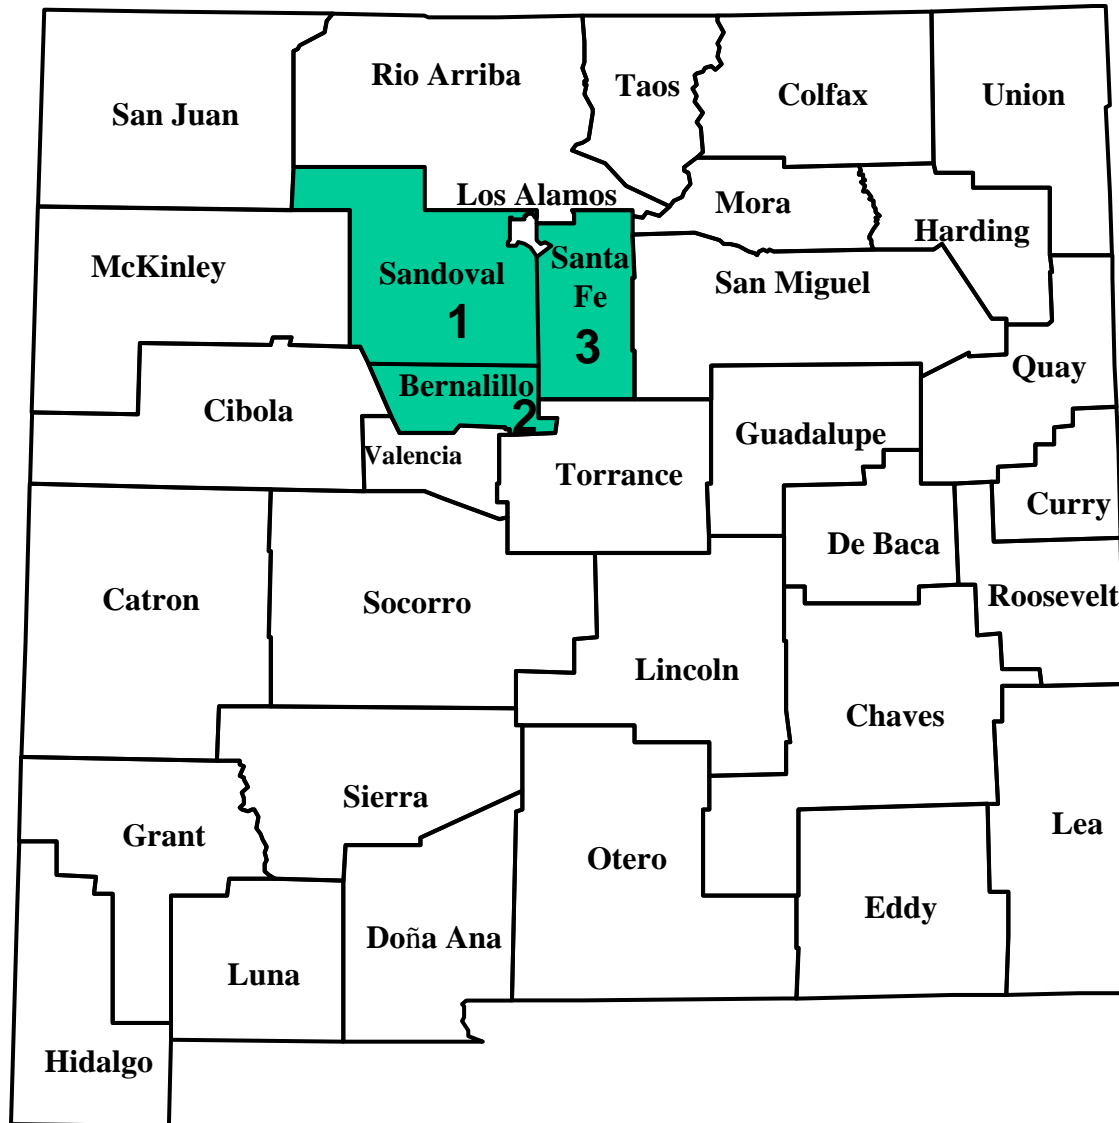

Human Plague in New Mexico, 2009

Total = 6

Human Plague by Onset Month

New Mexico, 2009