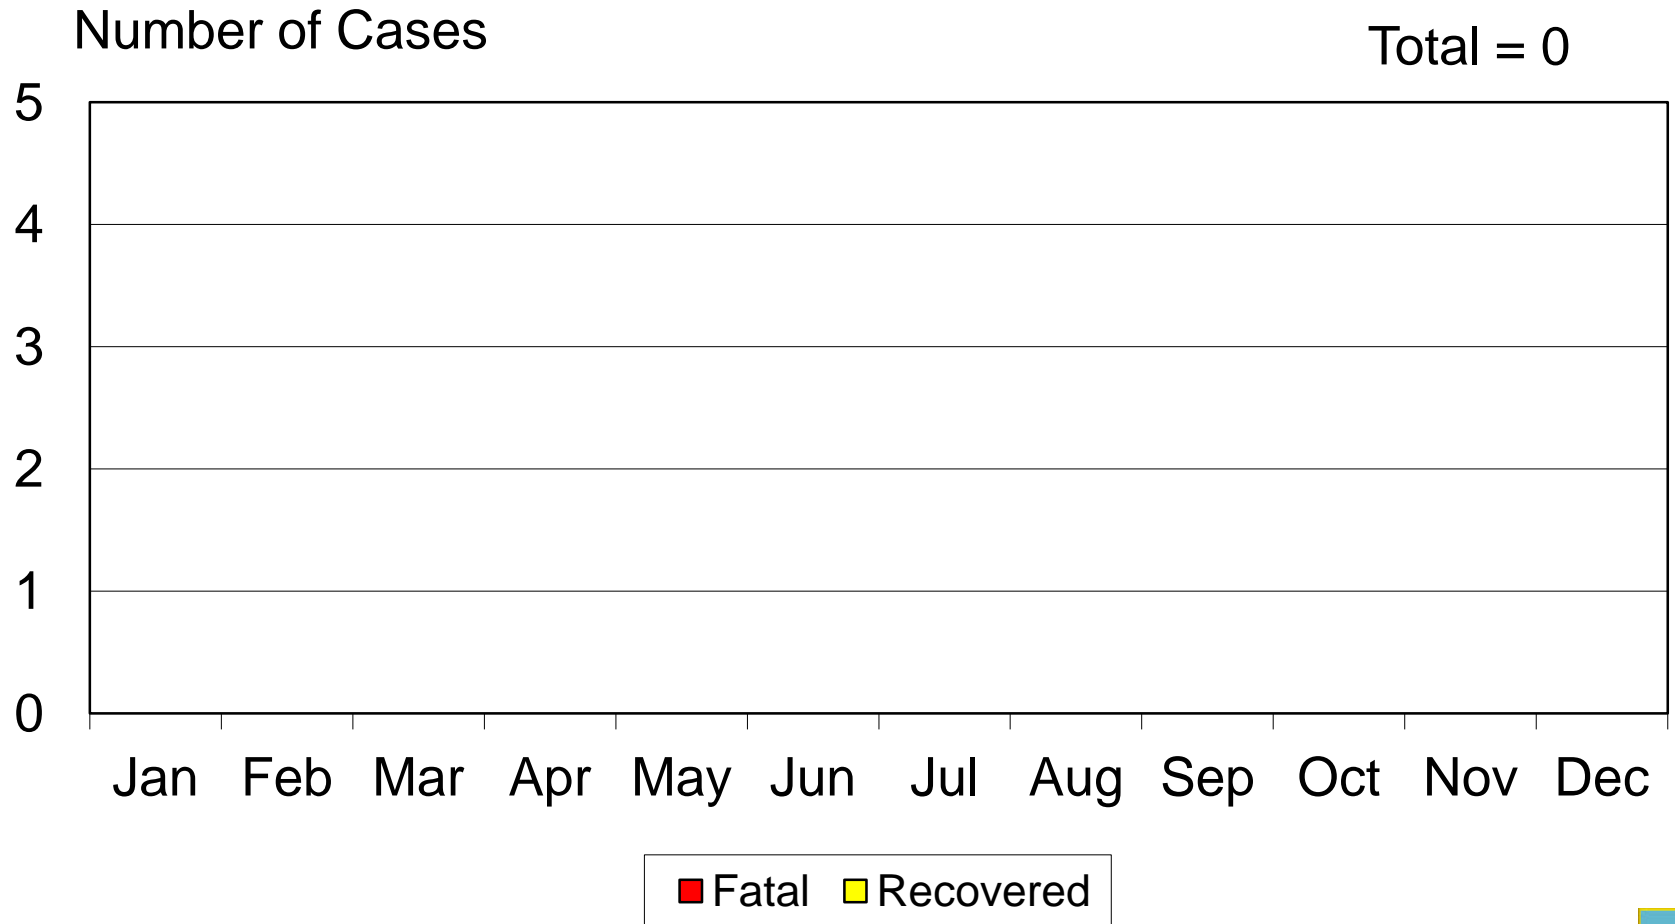

Human Plague in New Mexico, 2012

Total = 0

As of 01/03/2012

Human Plague by Onset Month

New Mexico, 2012

As of 01/03/2012