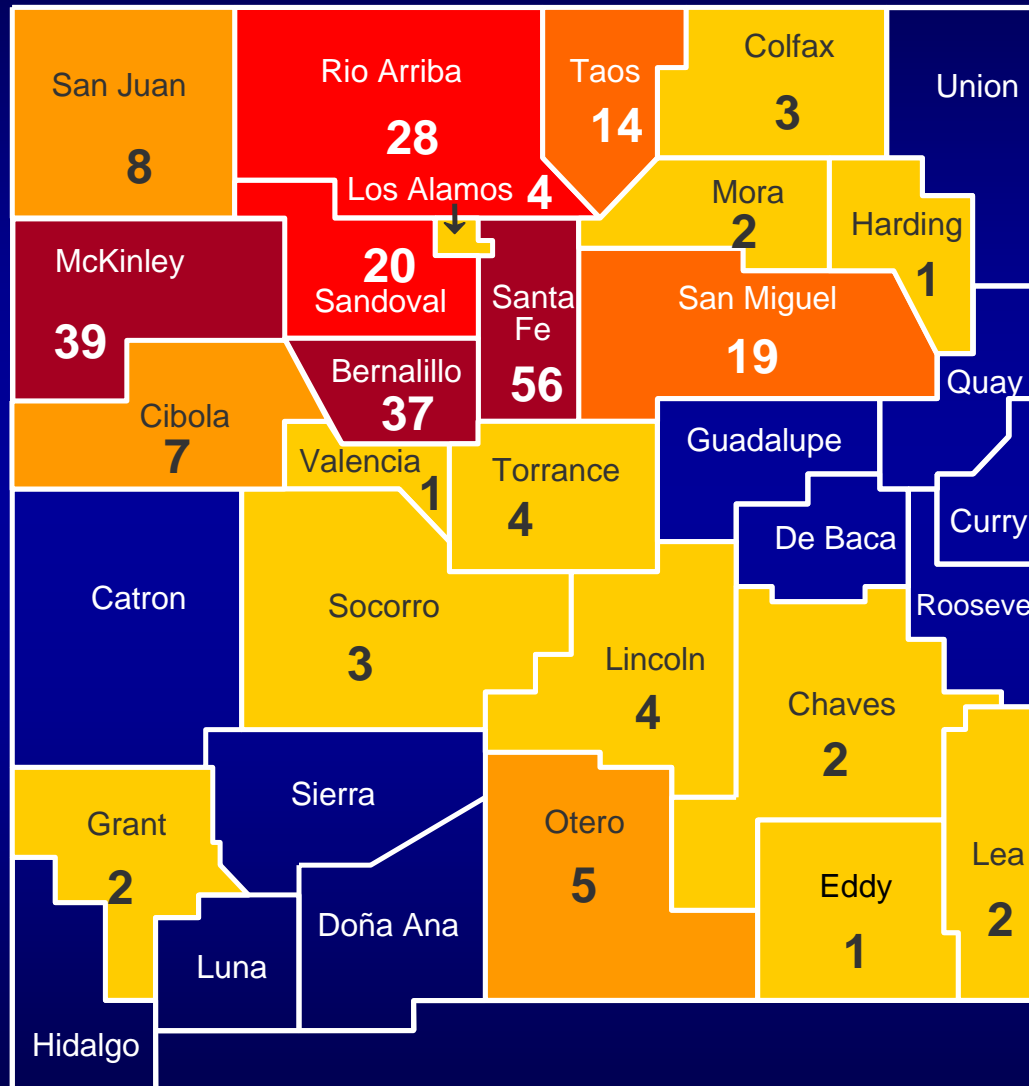

Human Plague in New Mexico Cases by County 1949 - 2009

Number of Cases

262 Total Cases

Human Plague in New Mexico Cases by County 1949 - 1959

Number of Cases

7 Total Cases

Human Plague in New Mexico Cases by County 1960 - 1969

Number of Cases

20 Total Cases

Human Plague in New Mexico Cases by County 1970 - 1979

Number of Cases

60 Total Cases

Human Plague in New Mexico

Cases by County 1980 - 1989

Number of Cases

104 Total Cases

Human Plague in New Mexico Cases by County 1990 - 1999

Number of Cases

42 Total Cases

Human Plague in New Mexico Cases by County 2000 - 2009

Number of Cases

29 Total Cases