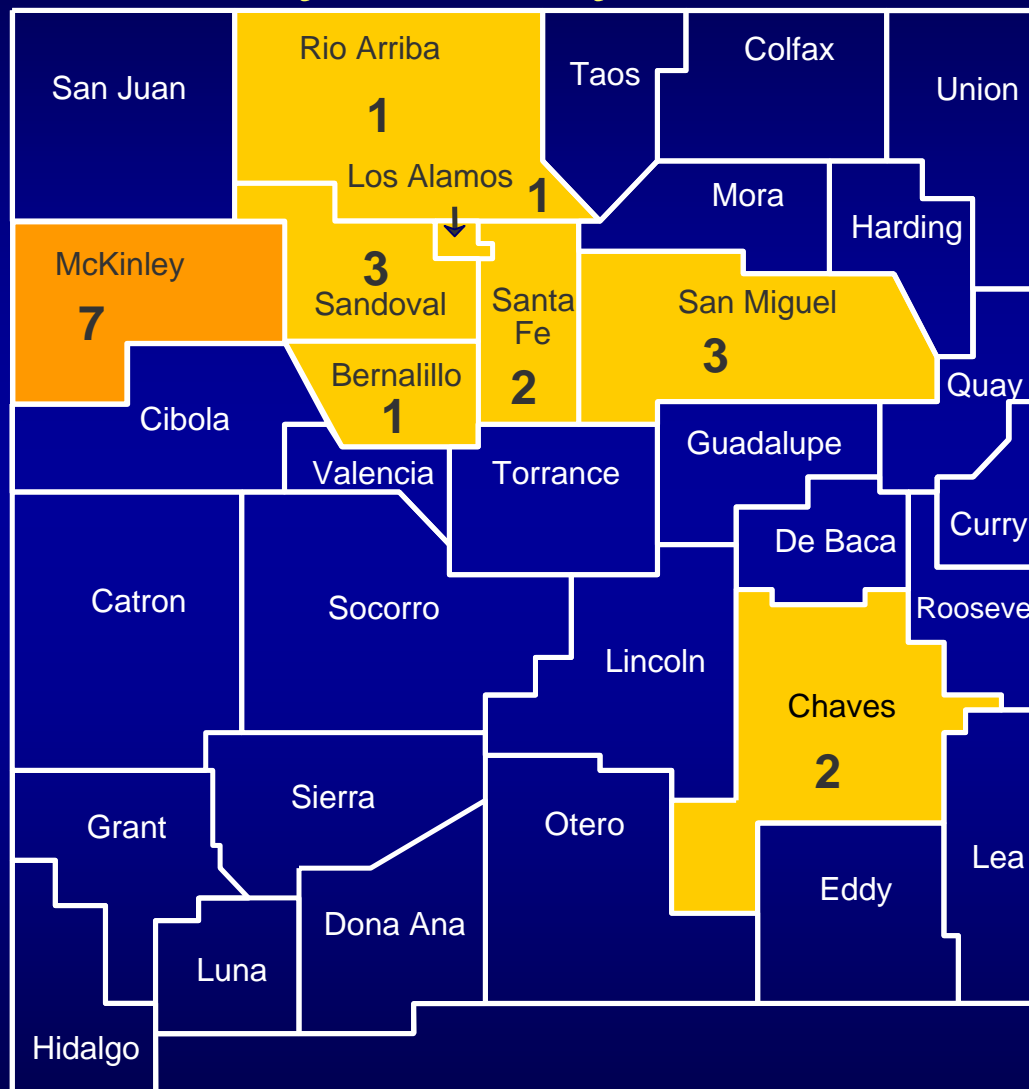

Human Plague in New Mexico Cases by County 1949 - 2009

Number of Cases

262 Total Cases

Human Plague in New Mexico Cases by County 1949 - 1959

Number of Cases

7 Total Cases

Human Plague in New Mexico Cases by County 1960 - 1969

Number of Cases

20 Total Cases

Human Plague in New Mexico Cases by County 1970 - 1979

Number of Cases

60 Total Cases

Human Plague in New Mexico

Cases by County 1980 - 1989

Number of Cases

104 Total Cases

Human Plague in New Mexico Cases by County 1990 - 1999

Number of Cases

42 Total Cases

Human Plague in New Mexico Cases by County 2000 - 2009

Number of Cases

29 Total Cases