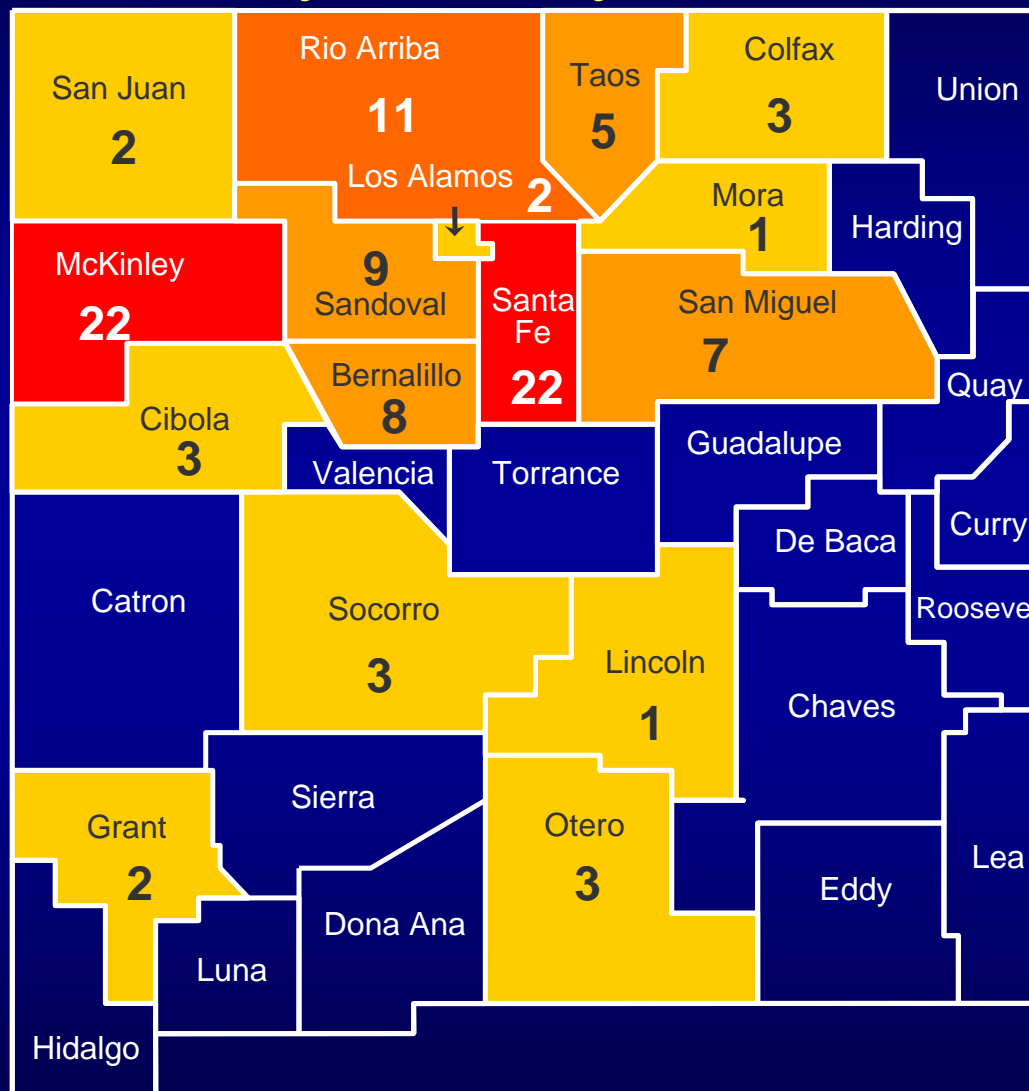

Human Plague in New Mexico Cases by County 1949 - 2009

Number of Cases

262 Total Cases

Human Plague in New Mexico Cases by County 1949 - 1959

Number of Cases

7 Total Cases

Human Plague in New Mexico Cases by County 1960 - 1969

Number of Cases

20 Total Cases

Human Plague in New Mexico Cases by County 1970 - 1979

Number of Cases

60 Total Cases

Human Plague in New Mexico

Cases by County 1980 - 1989

Number of Cases

104 Total Cases

Human Plague in New Mexico Cases by County 1990 - 1999

Number of Cases

42 Total Cases

Human Plague in New Mexico Cases by County 2000 - 2009

Number of Cases

29 Total Cases