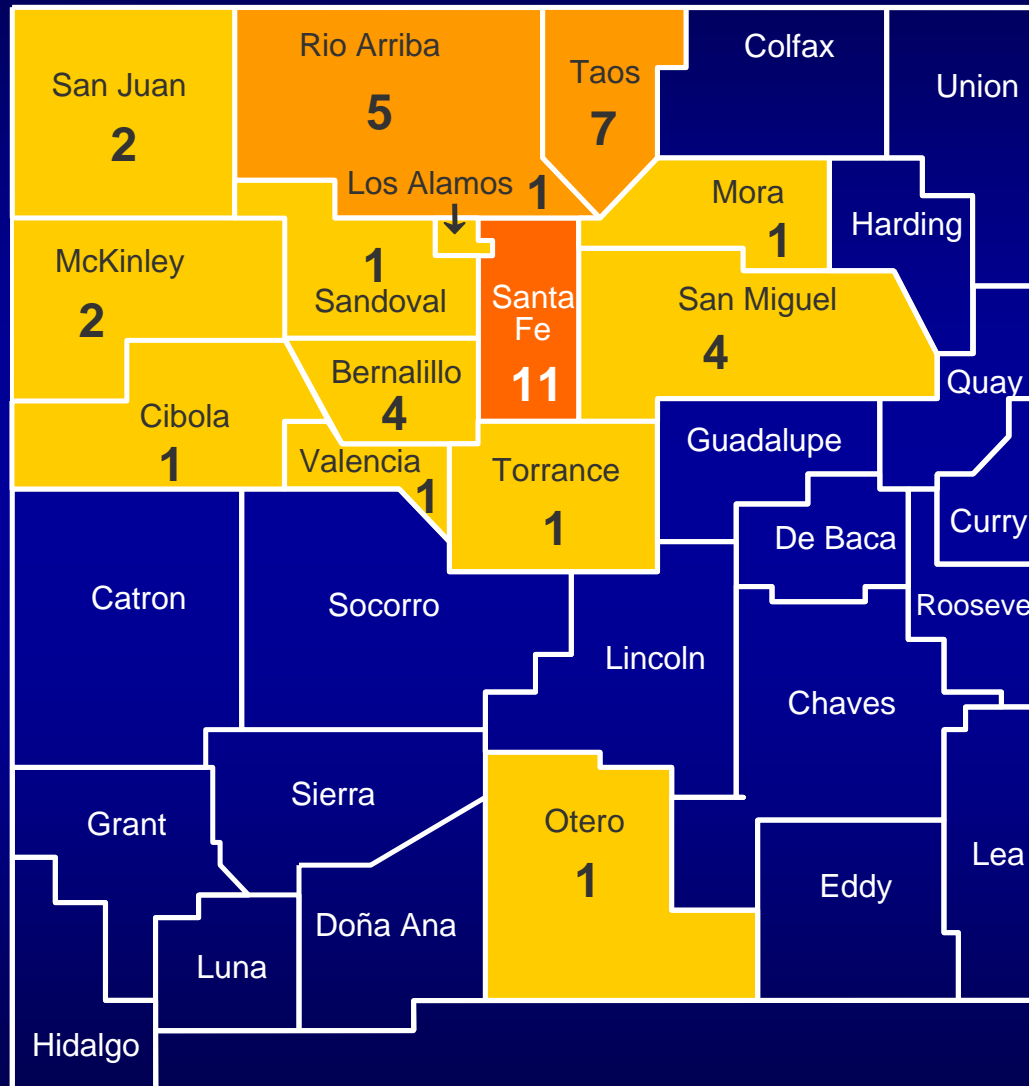

Human Plague in New Mexico Cases by County 1949 - 2009

Number of Cases

262 Total Cases

Human Plague in New Mexico Cases by County 1949 - 1959

Number of Cases

7 Total Cases

Human Plague in New Mexico Cases by County 1960 - 1969

Number of Cases

20 Total Cases

Human Plague in New Mexico Cases by County 1970 - 1979

Number of Cases

60 Total Cases

Human Plague in New Mexico

Cases by County 1980 - 1989

Number of Cases

104 Total Cases

Human Plague in New Mexico Cases by County 1990 - 1999

Number of Cases

42 Total Cases

Human Plague in New Mexico Cases by County 2000 - 2009

Number of Cases

29 Total Cases