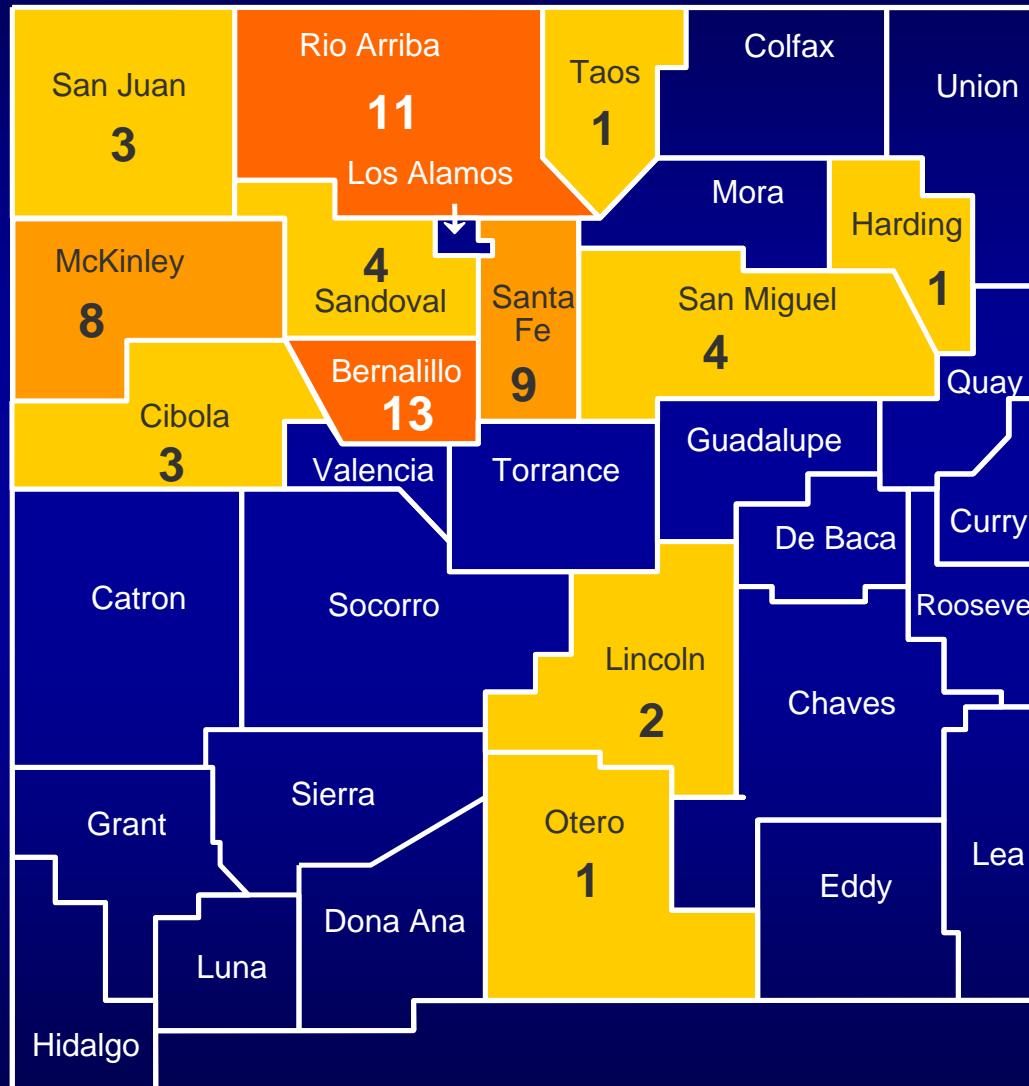

Human Plague in New Mexico Cases by County 1949 - 2009

Number of Cases

262 Total Cases

Human Plague in New Mexico Cases by County 1949 - 1959

Number of Cases

7 Total Cases

Human Plague in New Mexico Cases by County 1960 - 1969

Number of Cases

20 Total Cases

Human Plague in New Mexico Cases by County 1970 - 1979

Number of Cases

60 Total Cases

Human Plague in New Mexico

Cases by County 1980 - 1989

Number of Cases

104 Total Cases

Human Plague in New Mexico Cases by County 1990 - 1999

Number of Cases

42 Total Cases

Human Plague in New Mexico Cases by County 2000 - 2009

Number of Cases

29 Total Cases