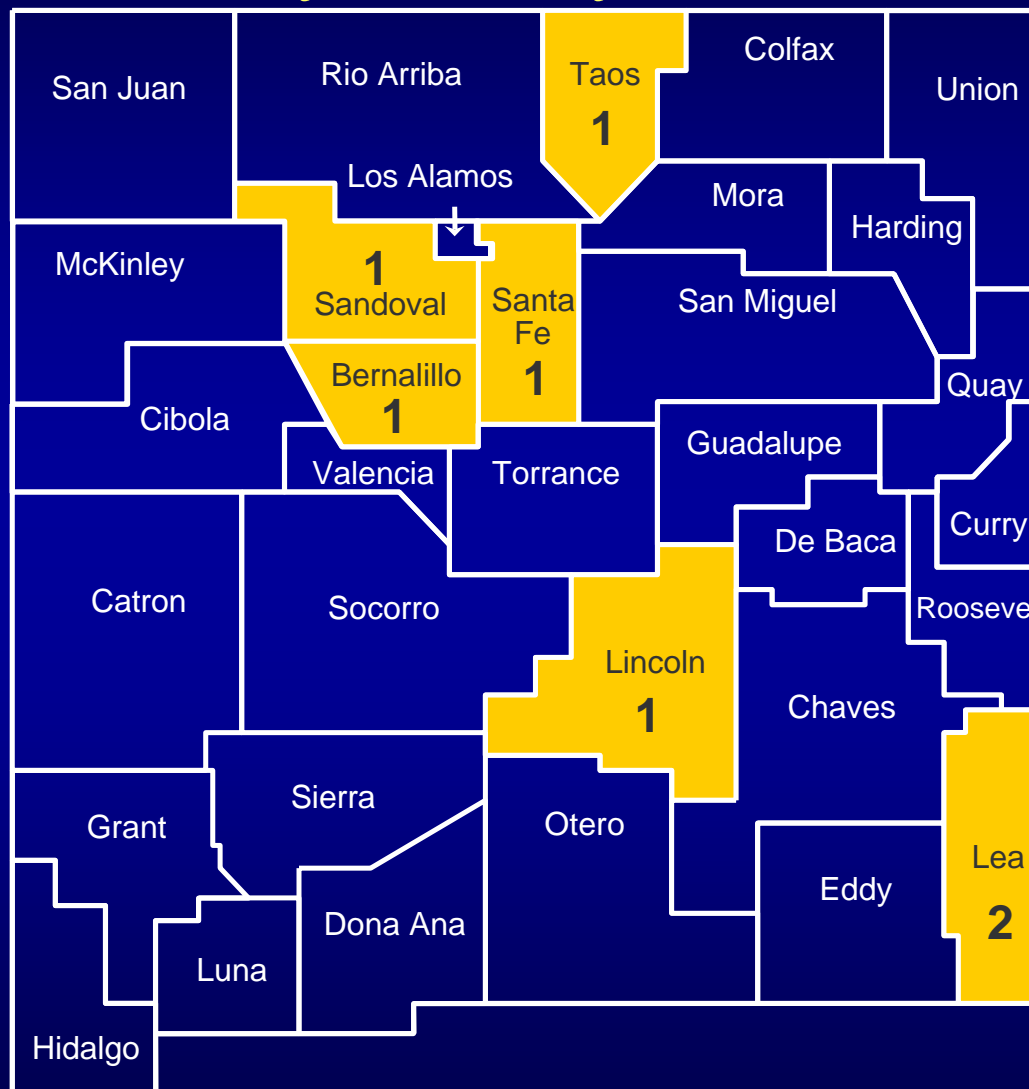

Human Plague in New Mexico Cases by County 1949 - 2009

Number of Cases

262 Total Cases

Human Plague in New Mexico Cases by County 1949 - 1959

Number of Cases

7 Total Cases

Human Plague in New Mexico Cases by County 1960 - 1969

Number of Cases

20 Total Cases

Human Plague in New Mexico Cases by County 1970 - 1979

Number of Cases

60 Total Cases

Human Plague in New Mexico

Cases by County 1980 - 1989

Number of Cases

104 Total Cases

Human Plague in New Mexico Cases by County 1990 - 1999

Number of Cases

42 Total Cases

Human Plague in New Mexico Cases by County 2000 - 2009

Number of Cases

29 Total Cases