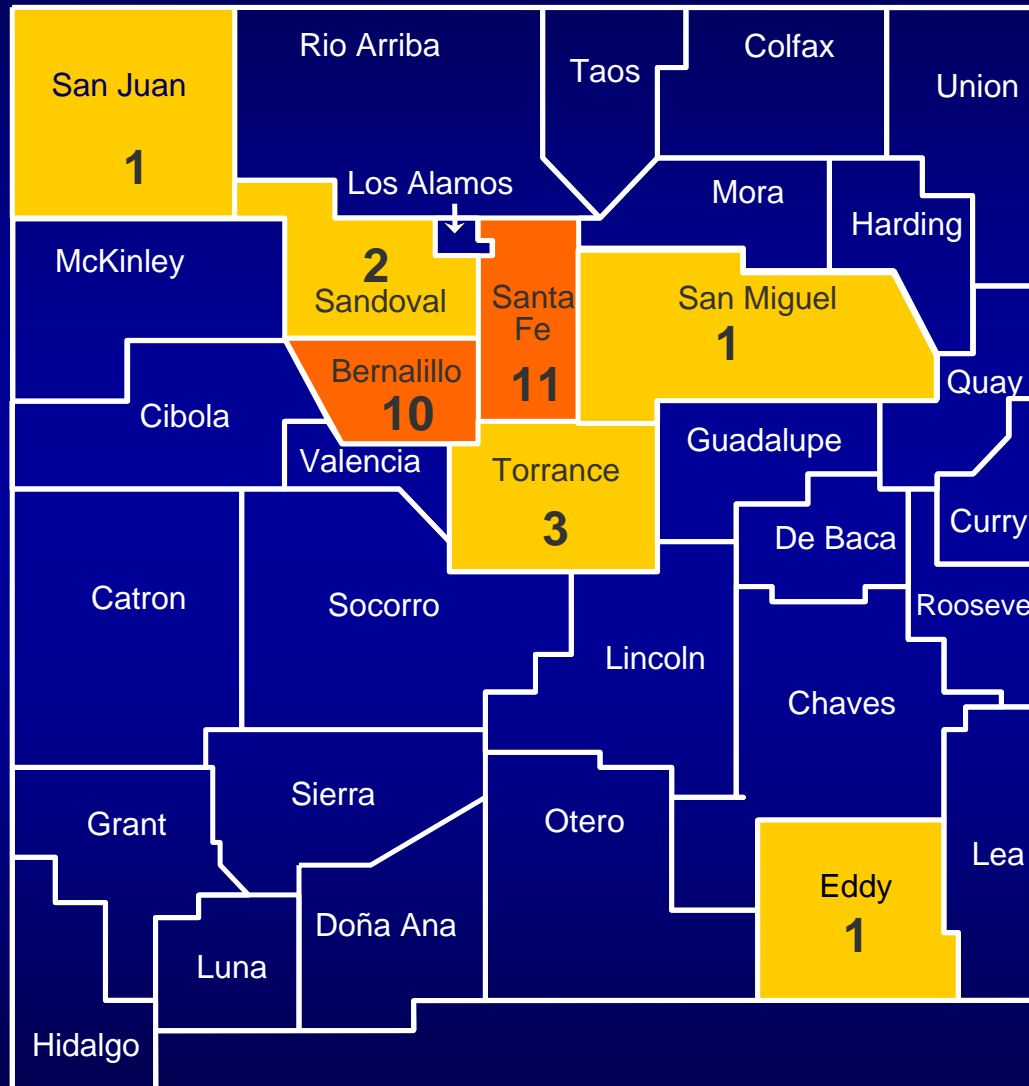

Human Plague in New Mexico Cases by County 1949 - 2009

Number of Cases

262 Total Cases

Human Plague in New Mexico Cases by County 1949 - 1959

Number of Cases

7 Total Cases

Human Plague in New Mexico Cases by County 1960 - 1969

Number of Cases

20 Total Cases

Human Plague in New Mexico Cases by County 1970 - 1979

Number of Cases

60 Total Cases

Human Plague in New Mexico

Cases by County 1980 - 1989

Number of Cases

104 Total Cases

Human Plague in New Mexico Cases by County 1990 - 1999

Number of Cases

42 Total Cases

Human Plague in New Mexico Cases by County 2000 - 2009

Number of Cases

29 Total Cases