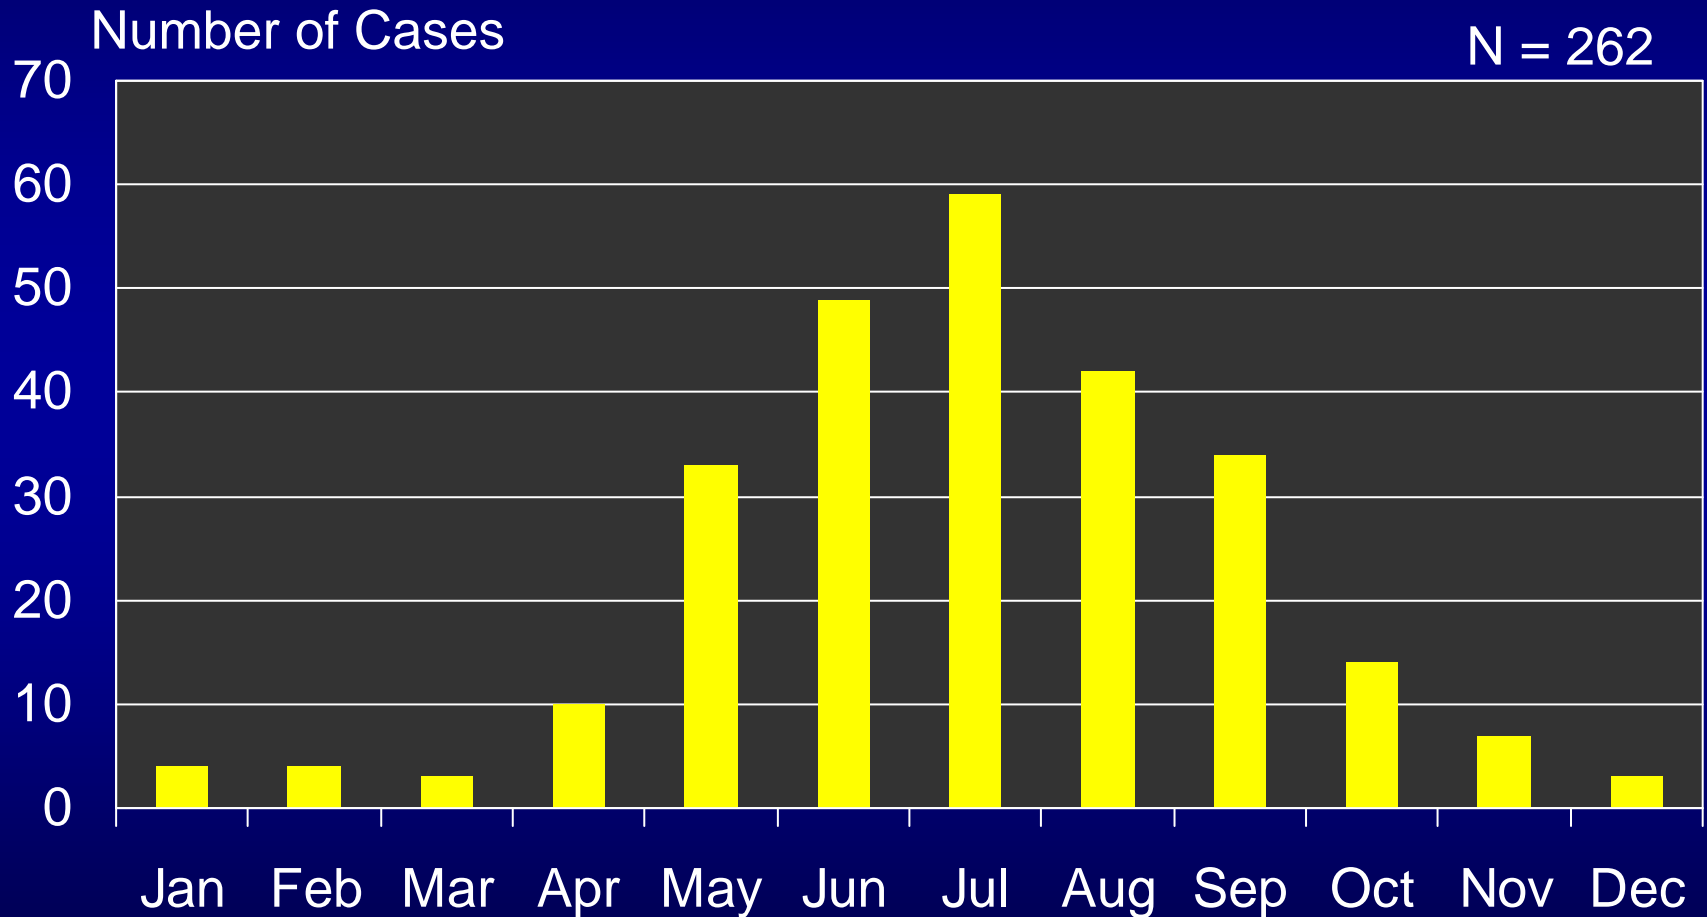

Human Plague by Onset Month New Mexico, 1949-2009

Human Plague by Year New Mexico, 1949-2009

Number of Cases

N = 262

Human Plague by Decade New Mexico, 1949-2009