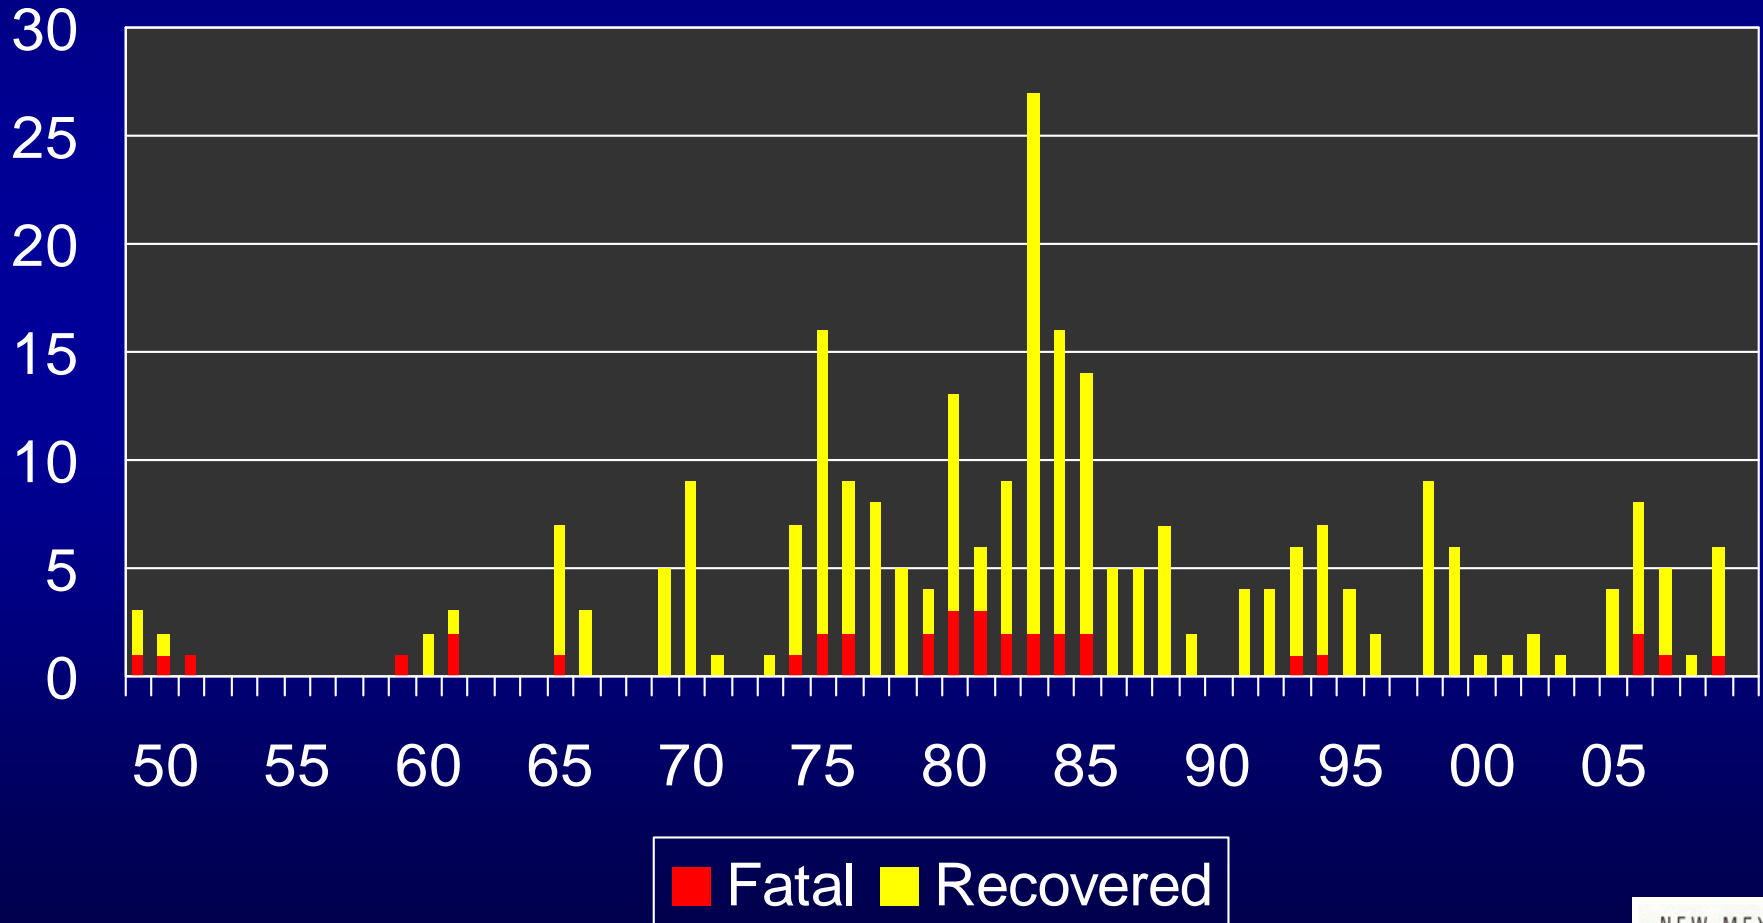

Human Plague by Onset Month New Mexico, 1949-2009

Human Plague by Year New Mexico, 1949-2009

Number of Cases

N = 262

Human Plague by Decade New Mexico, 1949-2009