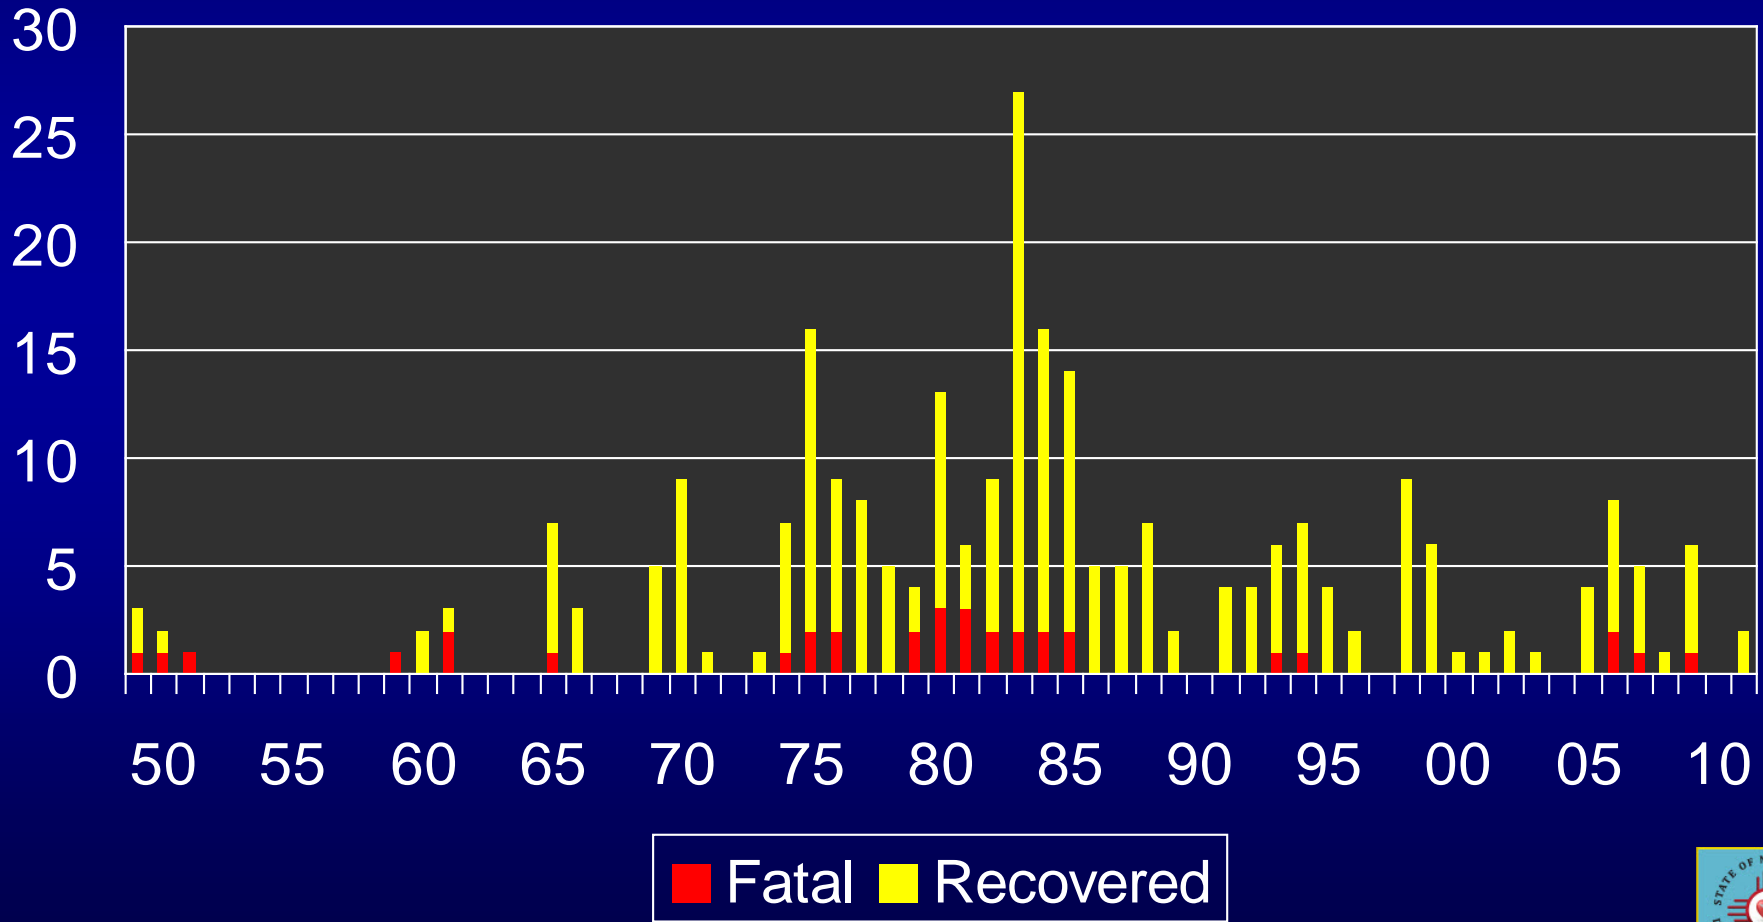

Human Plague by Onset Month New Mexico, 1949–2011

Human Plague by Year New Mexico, 1949–2011

Number of Cases

N = 264

Human Plague by Decade New Mexico, 1949–2011