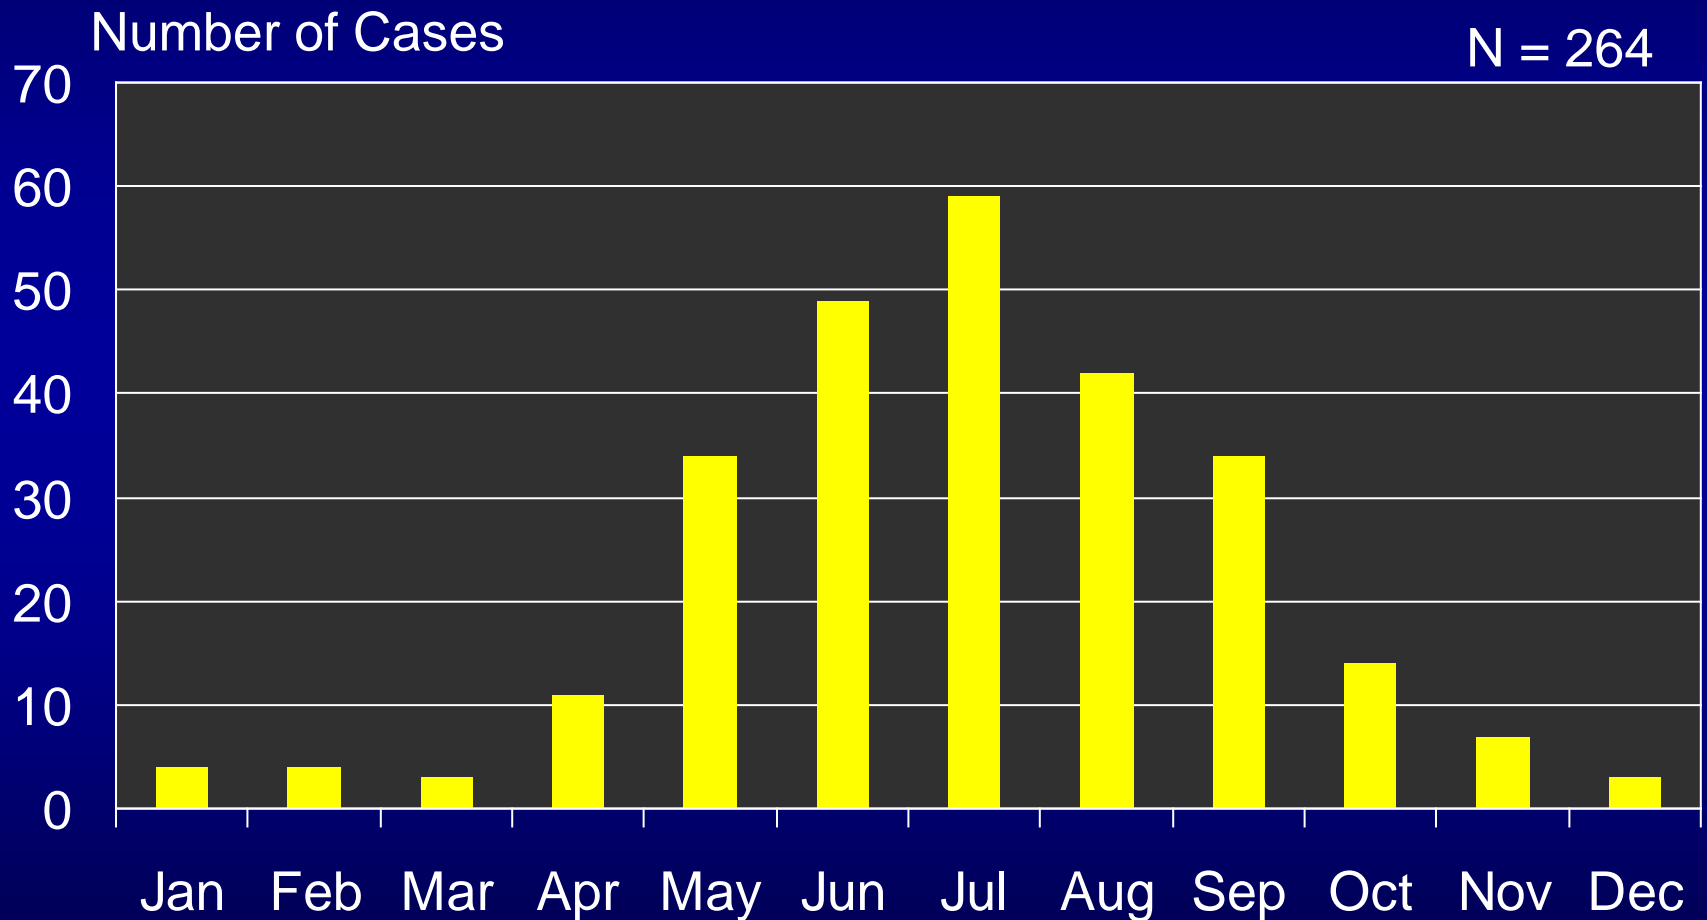

Human Plague by Onset Month New Mexico, 1949–2011

Human Plague by Year New Mexico, 1949–2011

Number of Cases

N = 264

Human Plague by Decade New Mexico, 1949–2011