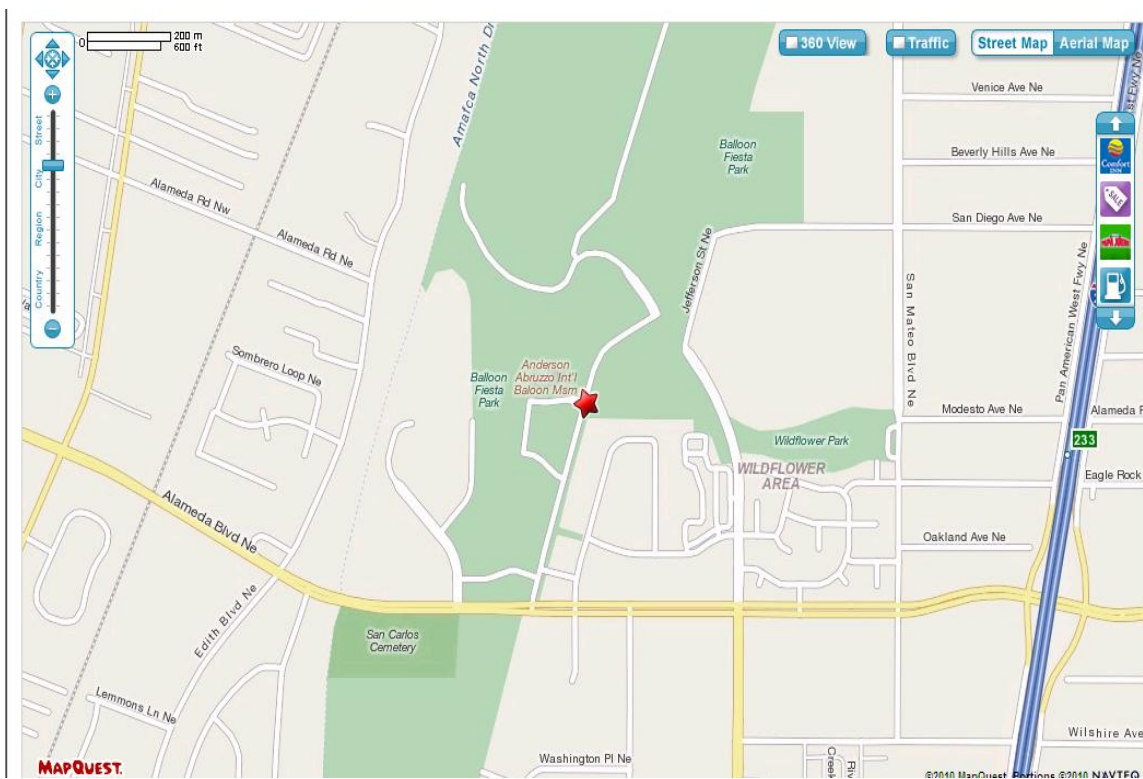

2010 Annual FIT Provider Meeting

Anderson-Abruzzo Albuquerque International Balloon Museum
9201 Balloon Museum Dr. NE,
Albuquerque, NM 87113

Direction:
From I-25 – Exit at Alameda Blvd
Head West on Alameda Blvd
Turn Right on Balloon Fiesta Drive