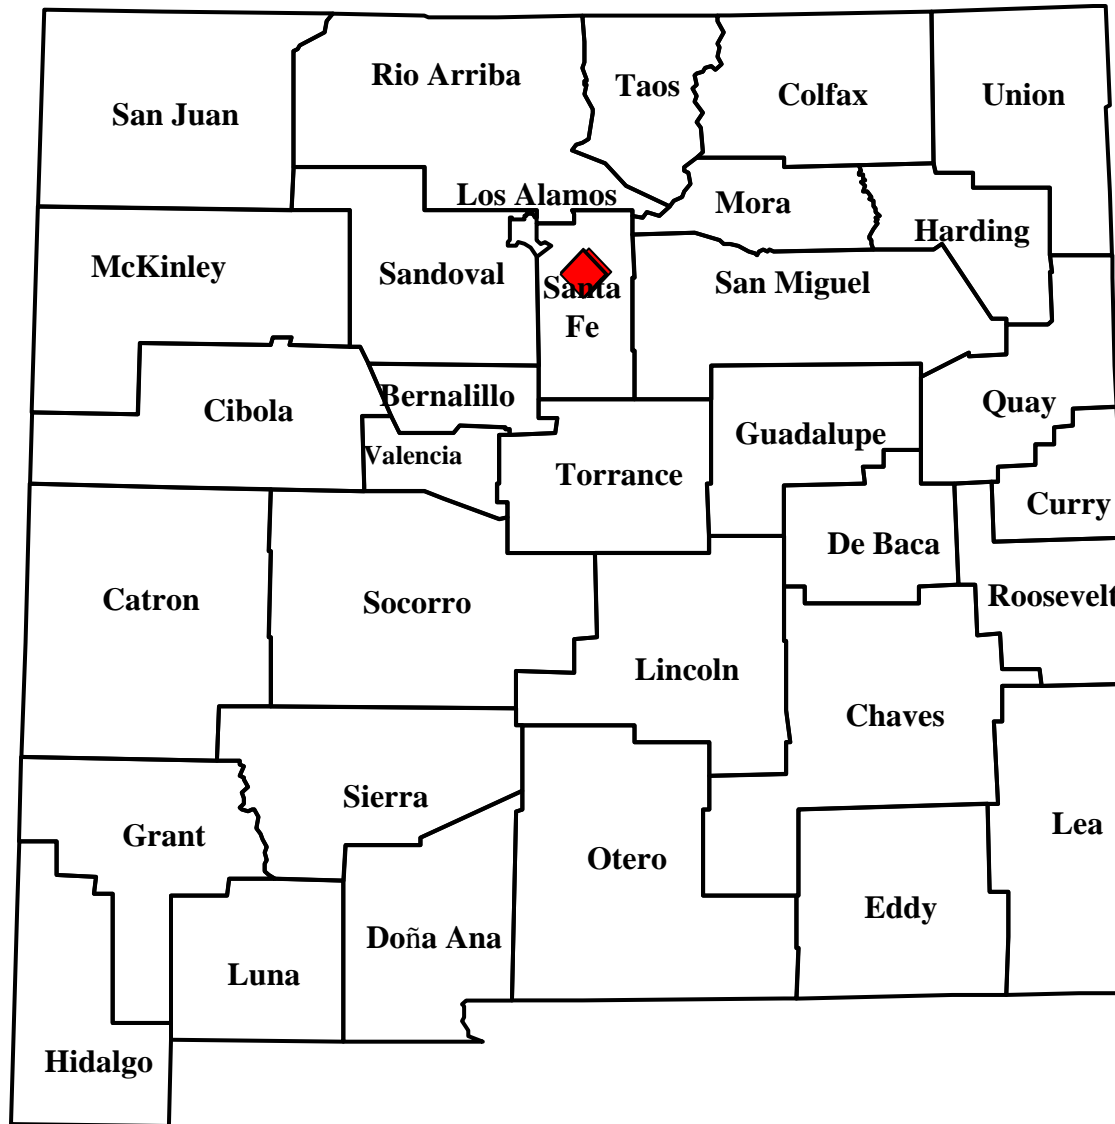

# Domestic Animal Plague in New Mexico, 2009

◆ Cat case  
(confirmed)  
Total = 3

✚ Dog case  
(confirmed)  
Total = 6

Total = 9

As of 07/01/2009

# Wild Animal Plague in New Mexico, 2009

◆ Positive Rodent or Rabbit

Total = 3

⊕ Positive Fleas

Total = 0

As of 07/01/2009