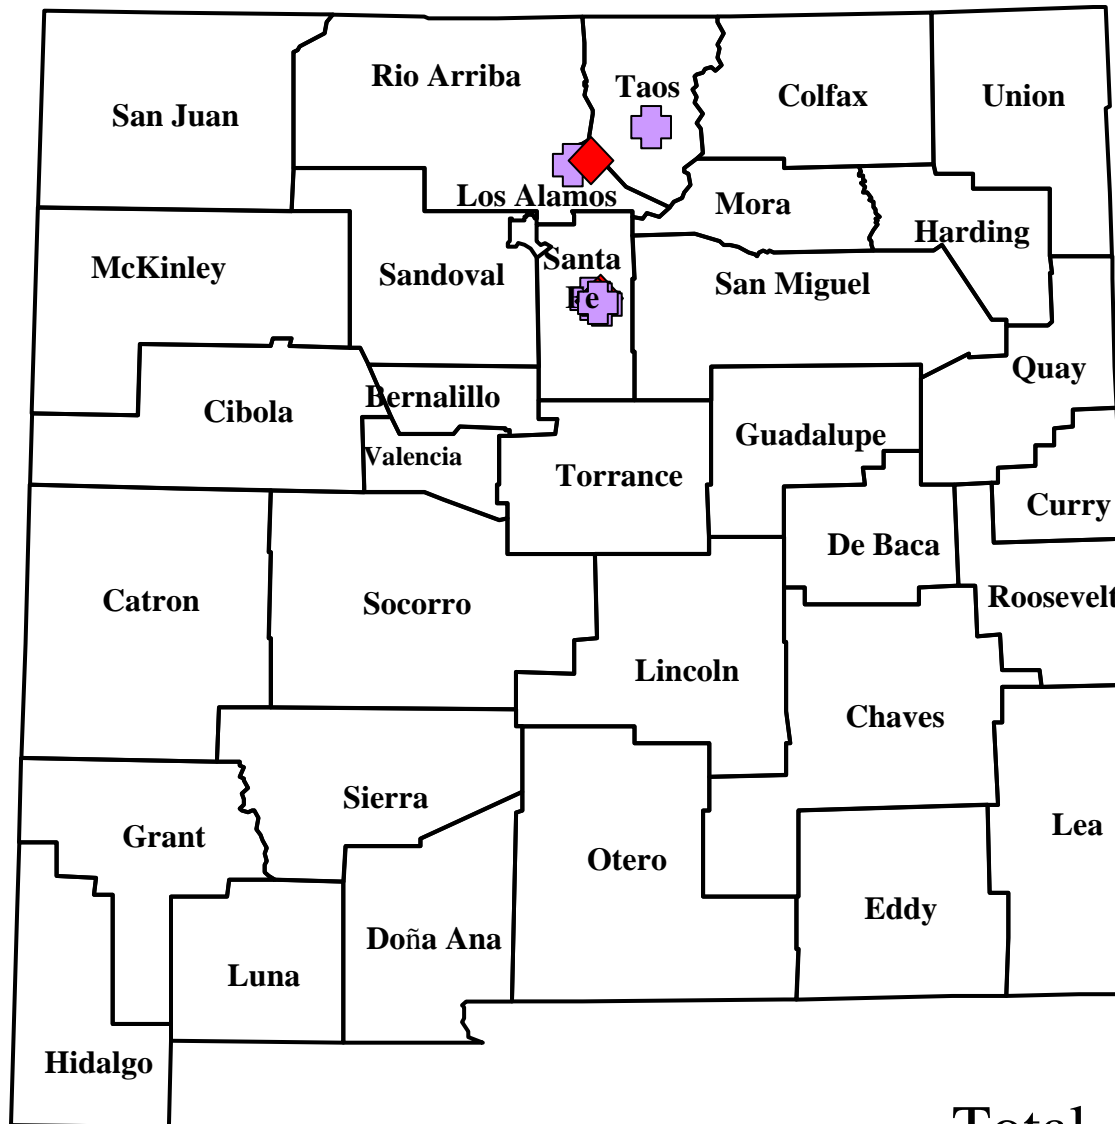

# Domestic Animal Plague in New Mexico, 2009

◆ Cat case  
(confirmed)  
Total = 3

✚ Dog case  
(confirmed)  
Total = 6

Total = 9

As of 07/01/2009

# Wild Animal Plague in New Mexico, 2009

◆ Positive Rodent or Rabbit

Total = 3

⊕ Positive Fleas

Total = 0

As of 07/01/2009