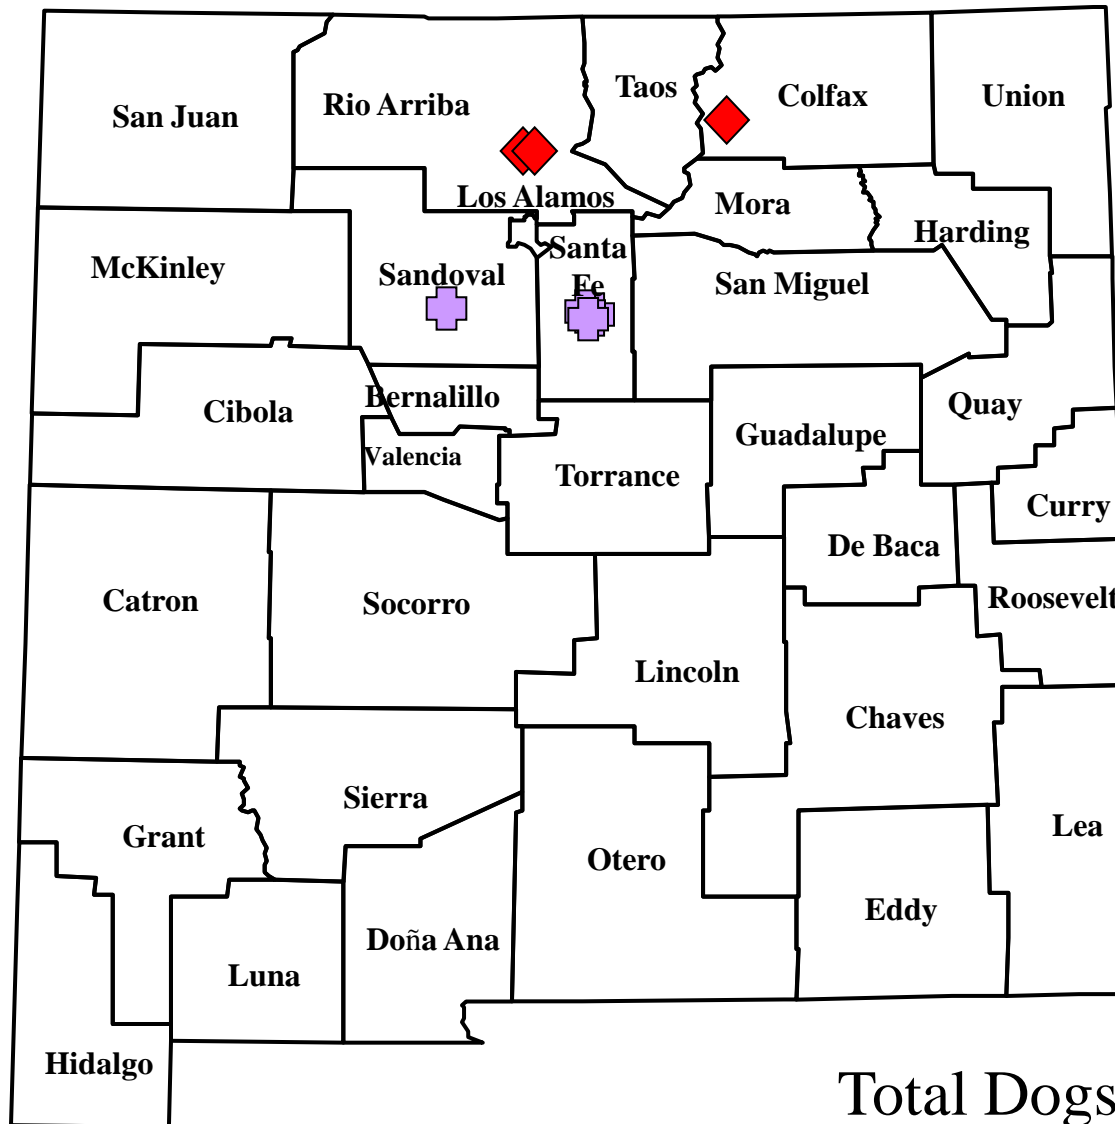

Domestic Animal Plague in New Mexico, 2011

◆ Cat case = 3 (confirmed)

✚ Dog case = 4 (confirmed)

Total Dogs + Cats = 7

As of 12/31/2011

Wild Animal Plague in New Mexico, 2011

◆ Positive Rodent or Rabbit

✚ Positive Fleas