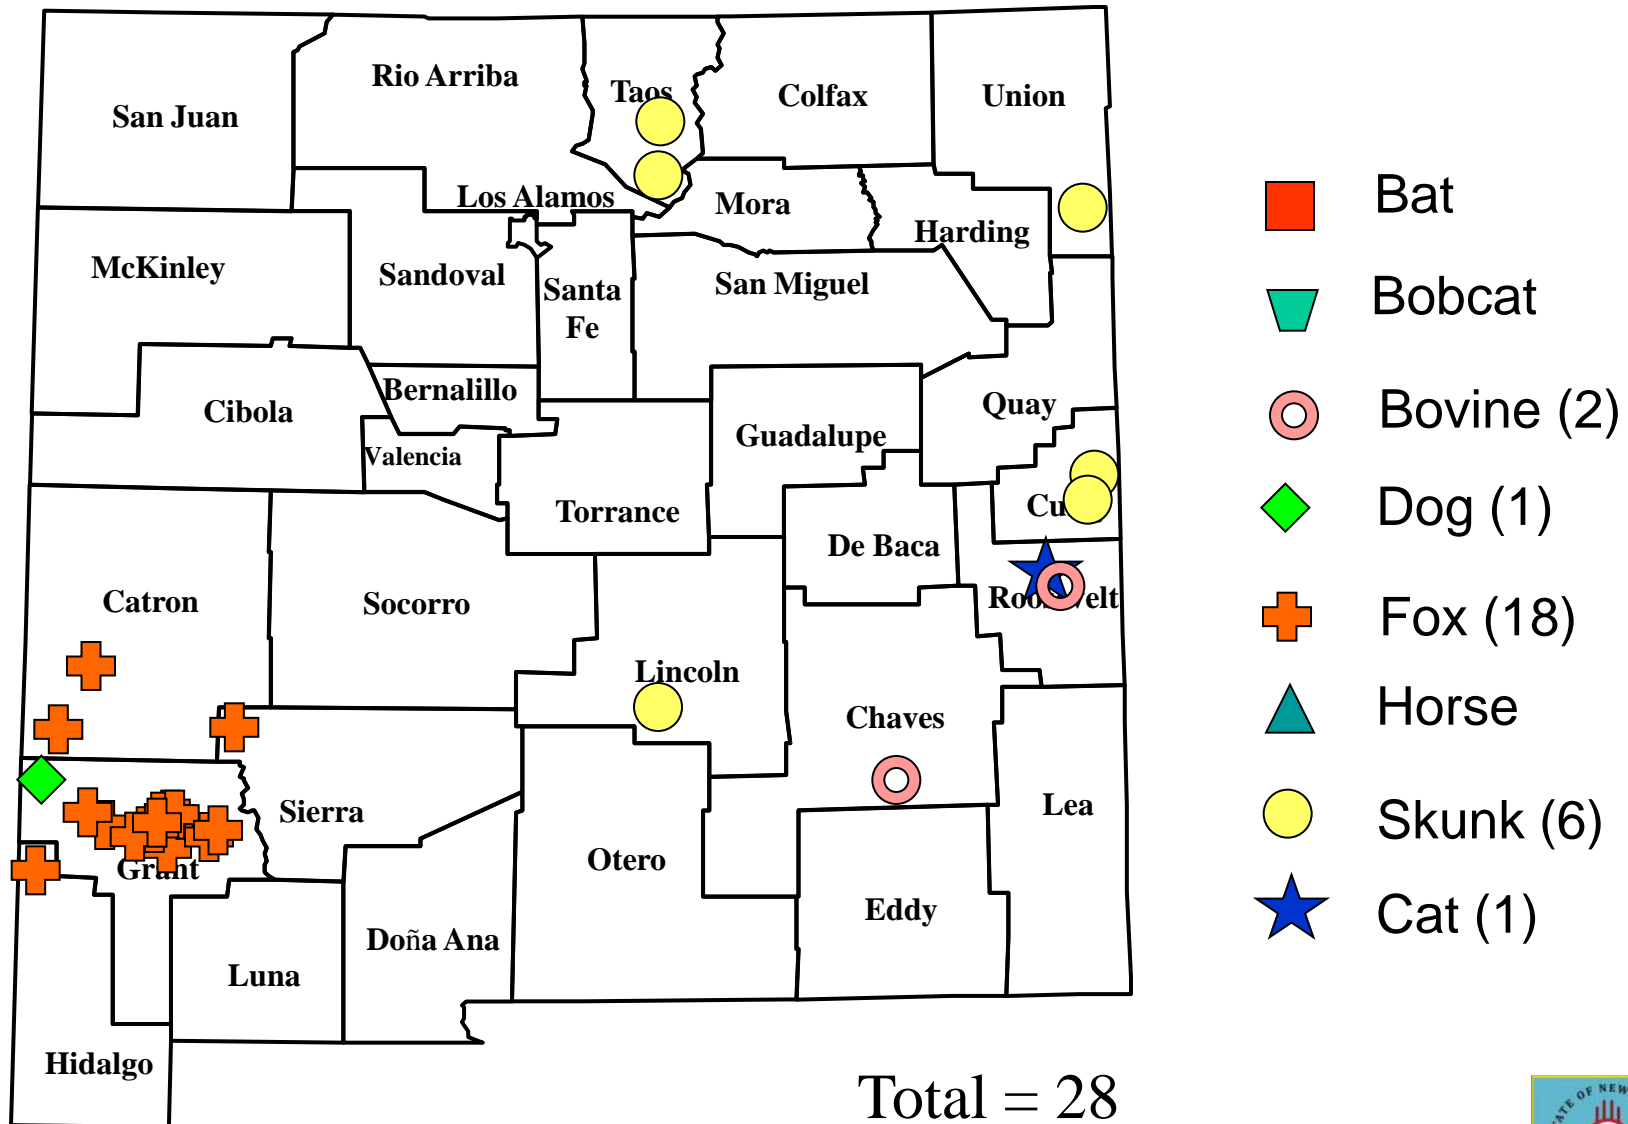

# Animal Rabies by County, New Mexico, 2008

As of 12/31/2008