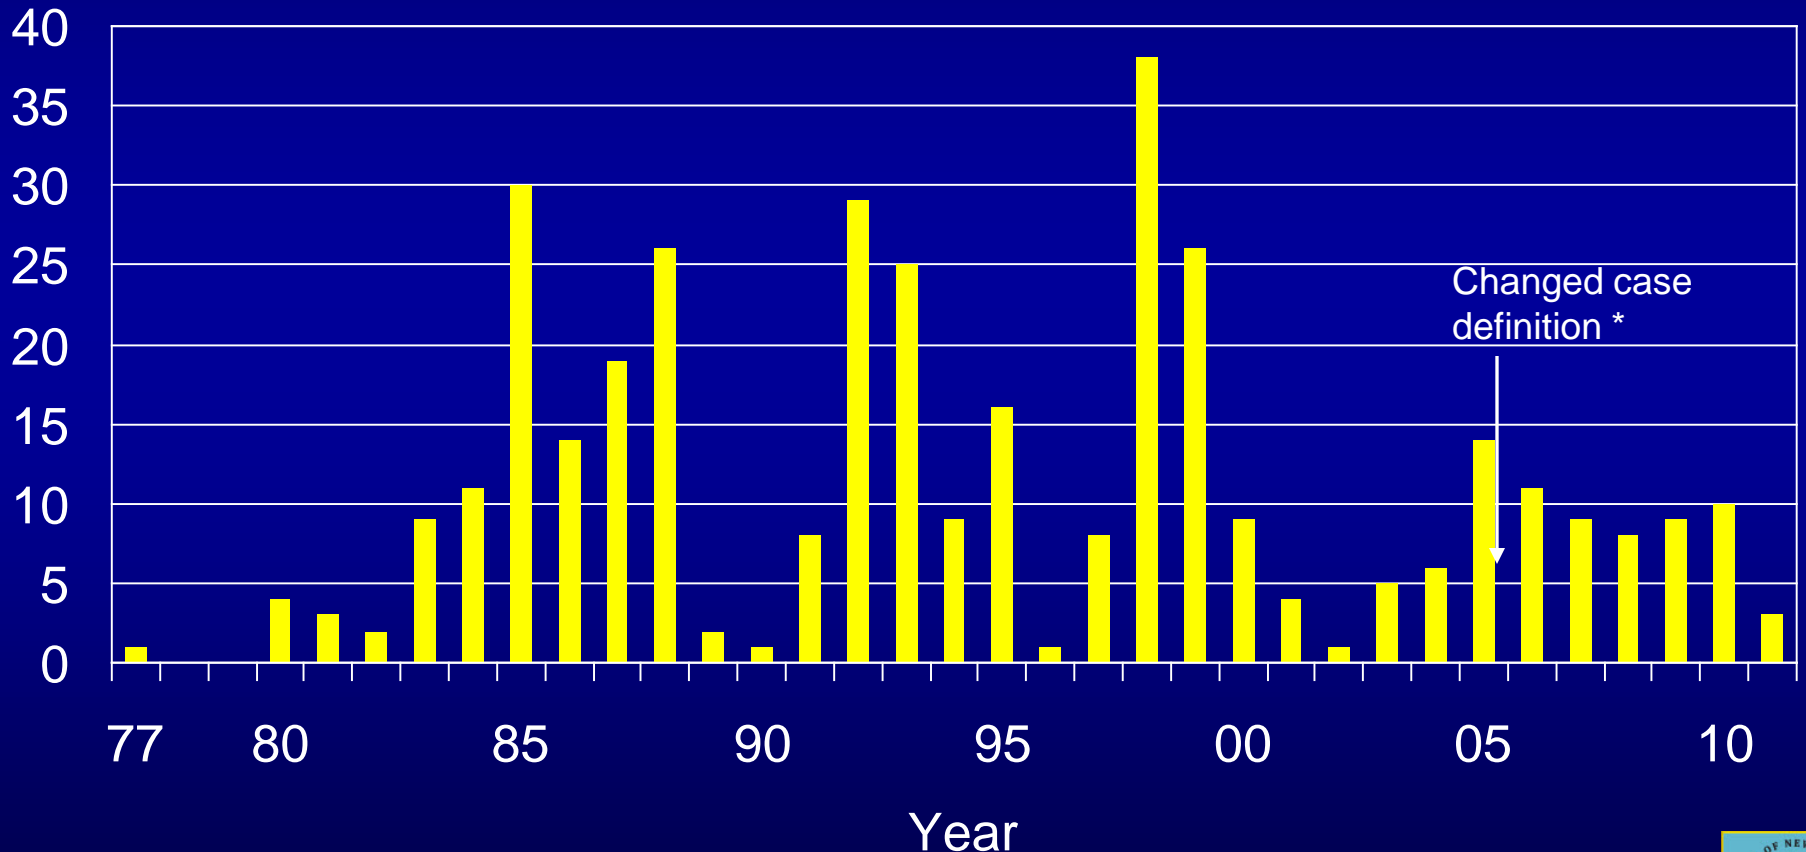

Feline Plague by Year New Mexico, 1977-2011

Number of Cases

N = 371

* 1977-2001 includes confirmed and probable cases; beginning 2002 only confirmed cases are included

Feline Plague by Onset Month New Mexico, 1977-2011

Number of Cases

N = 368*

Includes confirmed and probable cases occurring from 1977-2001; beginning 2002 only confirmed cases are included

* 3 cases onset date unknown

Feline Plague in New Mexico

Cases by County 1977 - 2011

Number of Cases

Includes confirmed and probable cases from 1977 to 2001; beginning 2002 only confirmed cases included

368 cases shown (total cases 371)
Location unknown for 3 cases