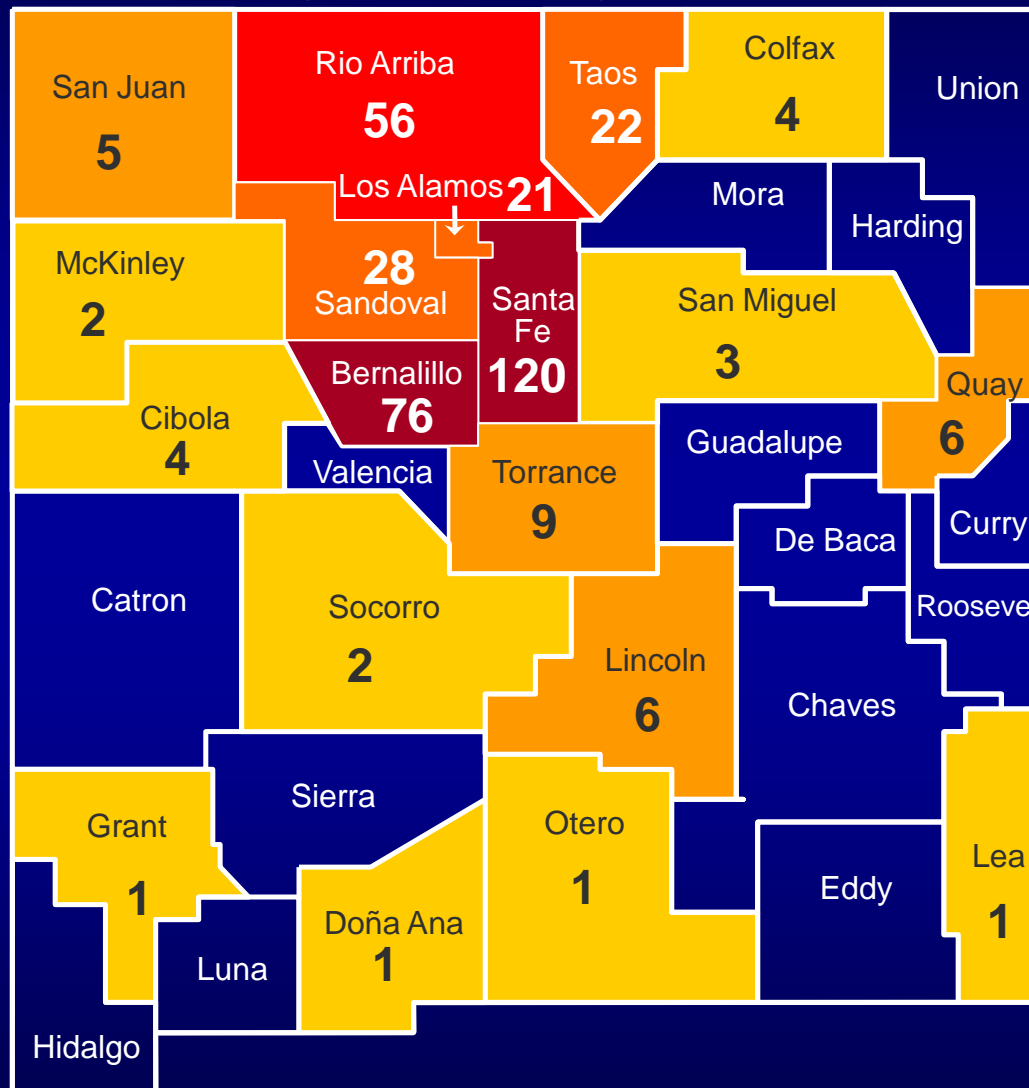

Feline Plague by Year New Mexico, 1977-2011

Number of Cases

N = 371

* 1977-2001 includes confirmed and probable cases; beginning 2002 only confirmed cases are included

Feline Plague by Onset Month New Mexico, 1977-2011

Number of Cases

N = 368*

Includes confirmed and probable cases occurring from 1977-2001; beginning 2002 only confirmed cases are included

* 3 cases onset date unknown

Feline Plague in New Mexico

Cases by County 1977 - 2011

Number of Cases

Includes confirmed and probable cases from 1977 to 2001; beginning 2002 only confirmed cases included

368 cases shown (total cases 371)
Location unknown for 3 cases