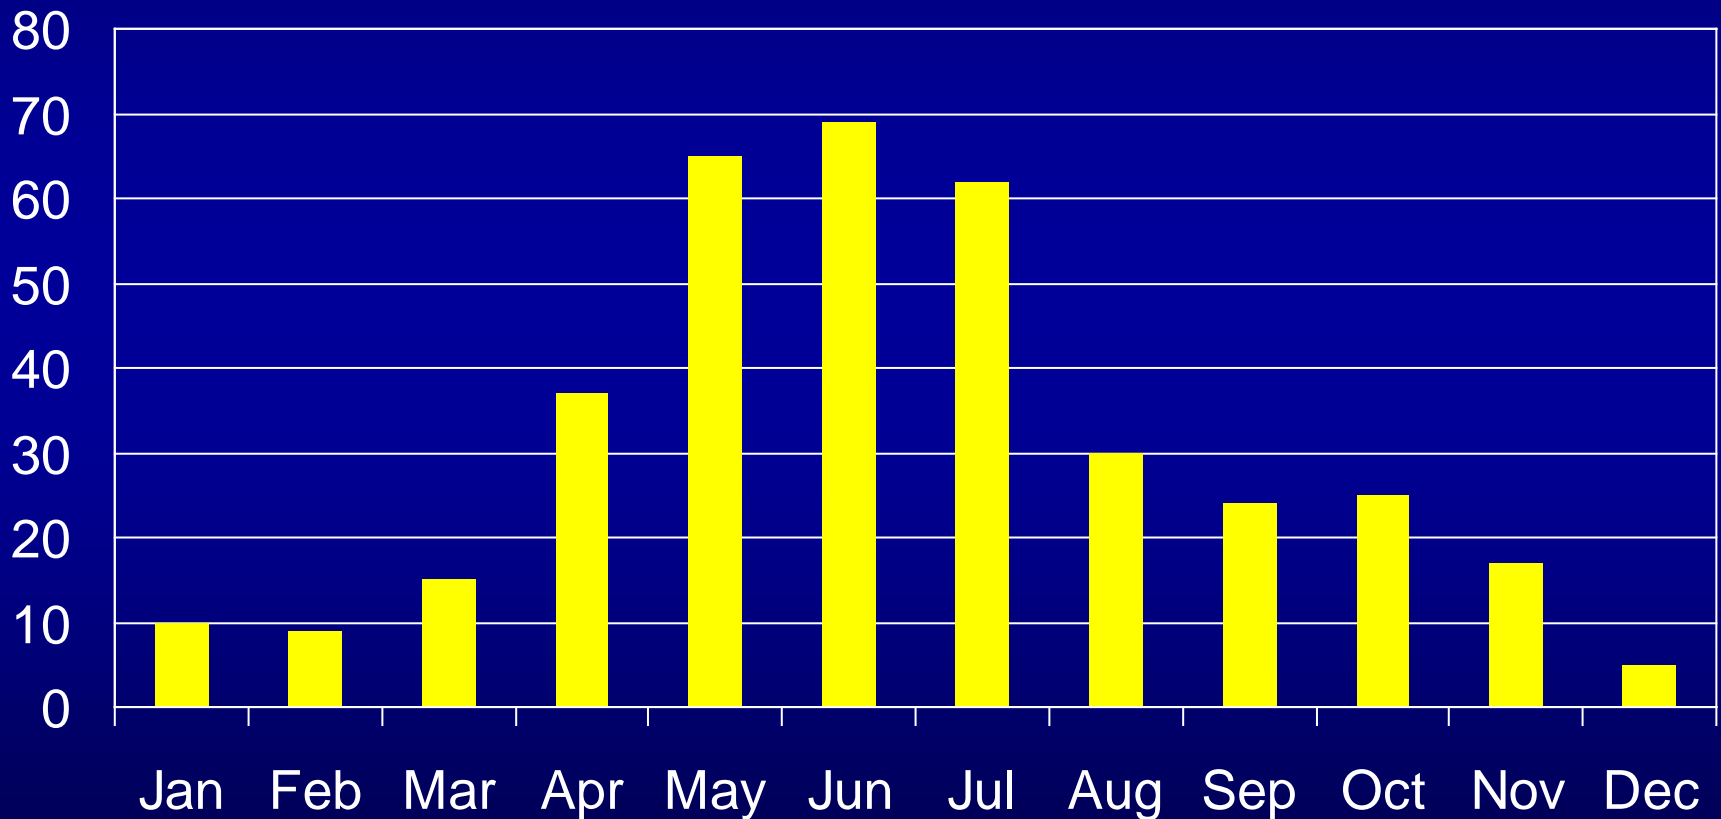

Feline Plague by Year New Mexico, 1977-2011

Number of Cases

N = 371

* 1977-2001 includes confirmed and probable cases; beginning 2002 only confirmed cases are included

Feline Plague by Onset Month New Mexico, 1977-2011

Number of Cases

N = 368*

Includes confirmed and probable cases occurring from 1977-2001; beginning 2002 only confirmed cases are included

* 3 cases onset date unknown

Feline Plague in New Mexico

Cases by County 1977 - 2011

Number of Cases

Includes confirmed and probable cases from 1977 to 2001; beginning 2002 only confirmed cases included

368 cases shown (total cases 371)
Location unknown for 3 cases