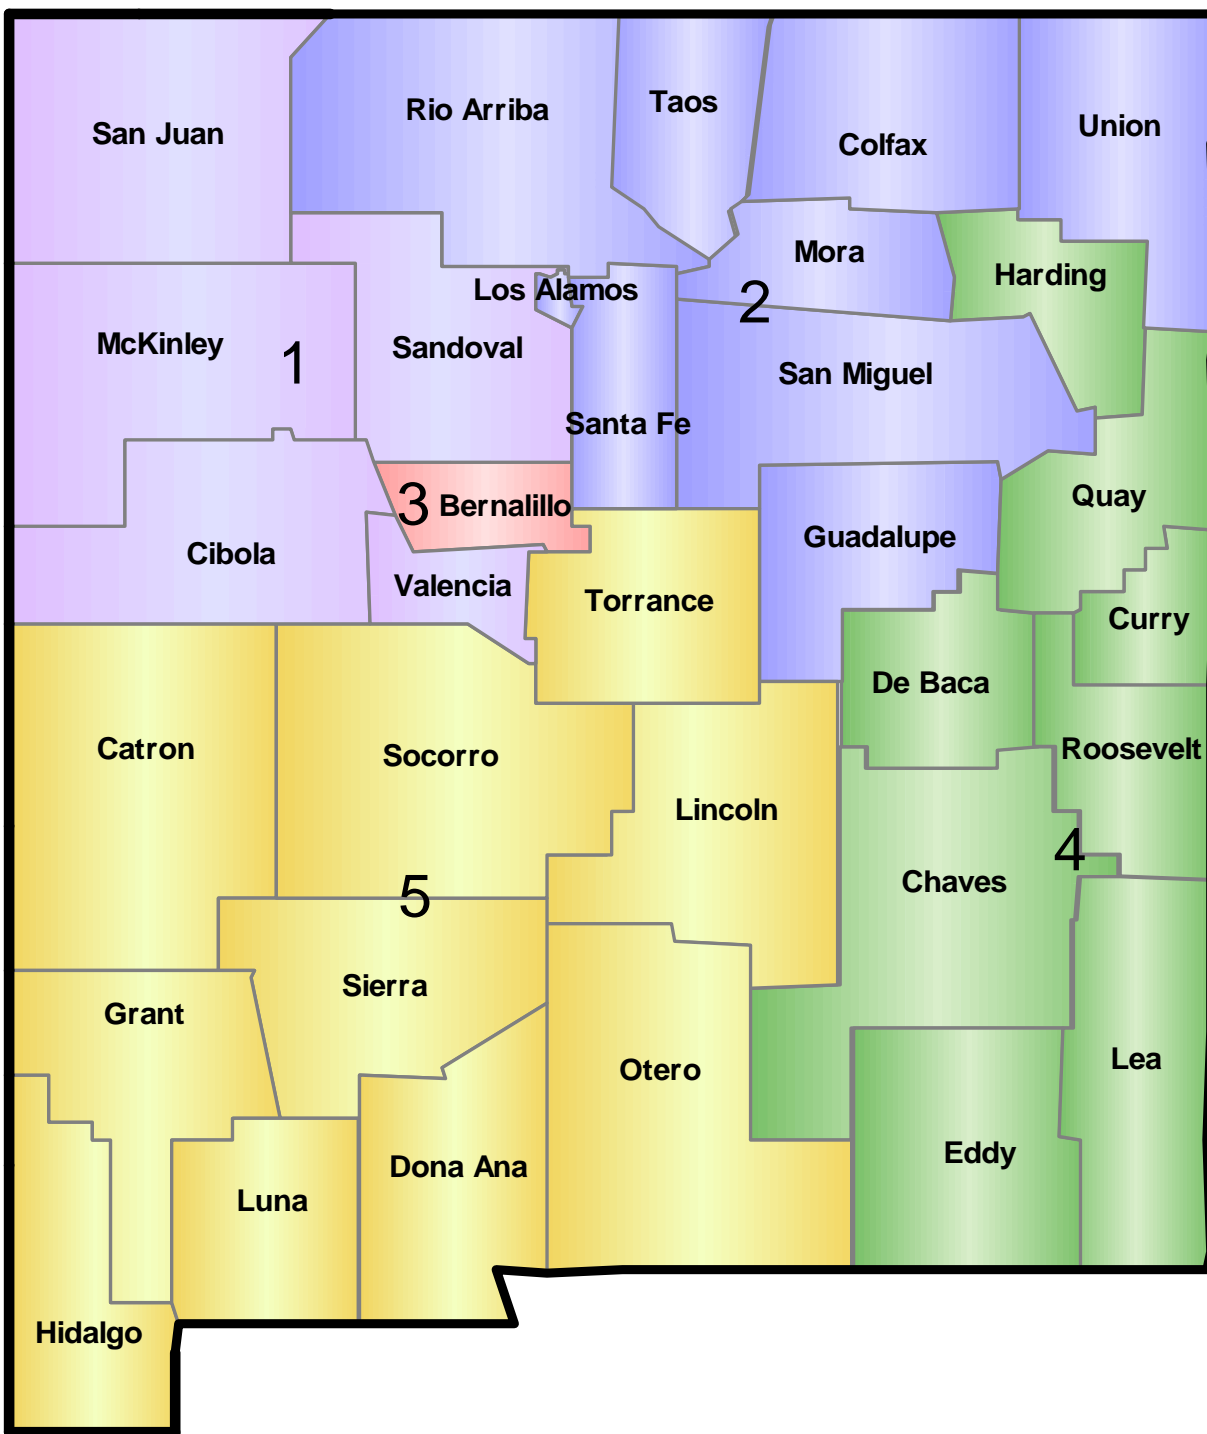

## PHD Regions

**Region 1:** San Juan, McKinley, Sandoval, Cibola and Valencia;

**Region 2:** Rio Arriba, Taos, Colfax, Union, Los Alamos, Santa Fe, Mora, San Miguel and Guadalupe;

**Region 3:** Bernalillo County;

**Region 4:** Harding, Quay, DeBaca, Curry, Roosevelt, Chaves, Eddy and Lea;

**Region 5:** Torrance, Catron, Socorro, Lincoln, Grant, Sierra, Hidalgo, Luna, Doña Ana and Otero.