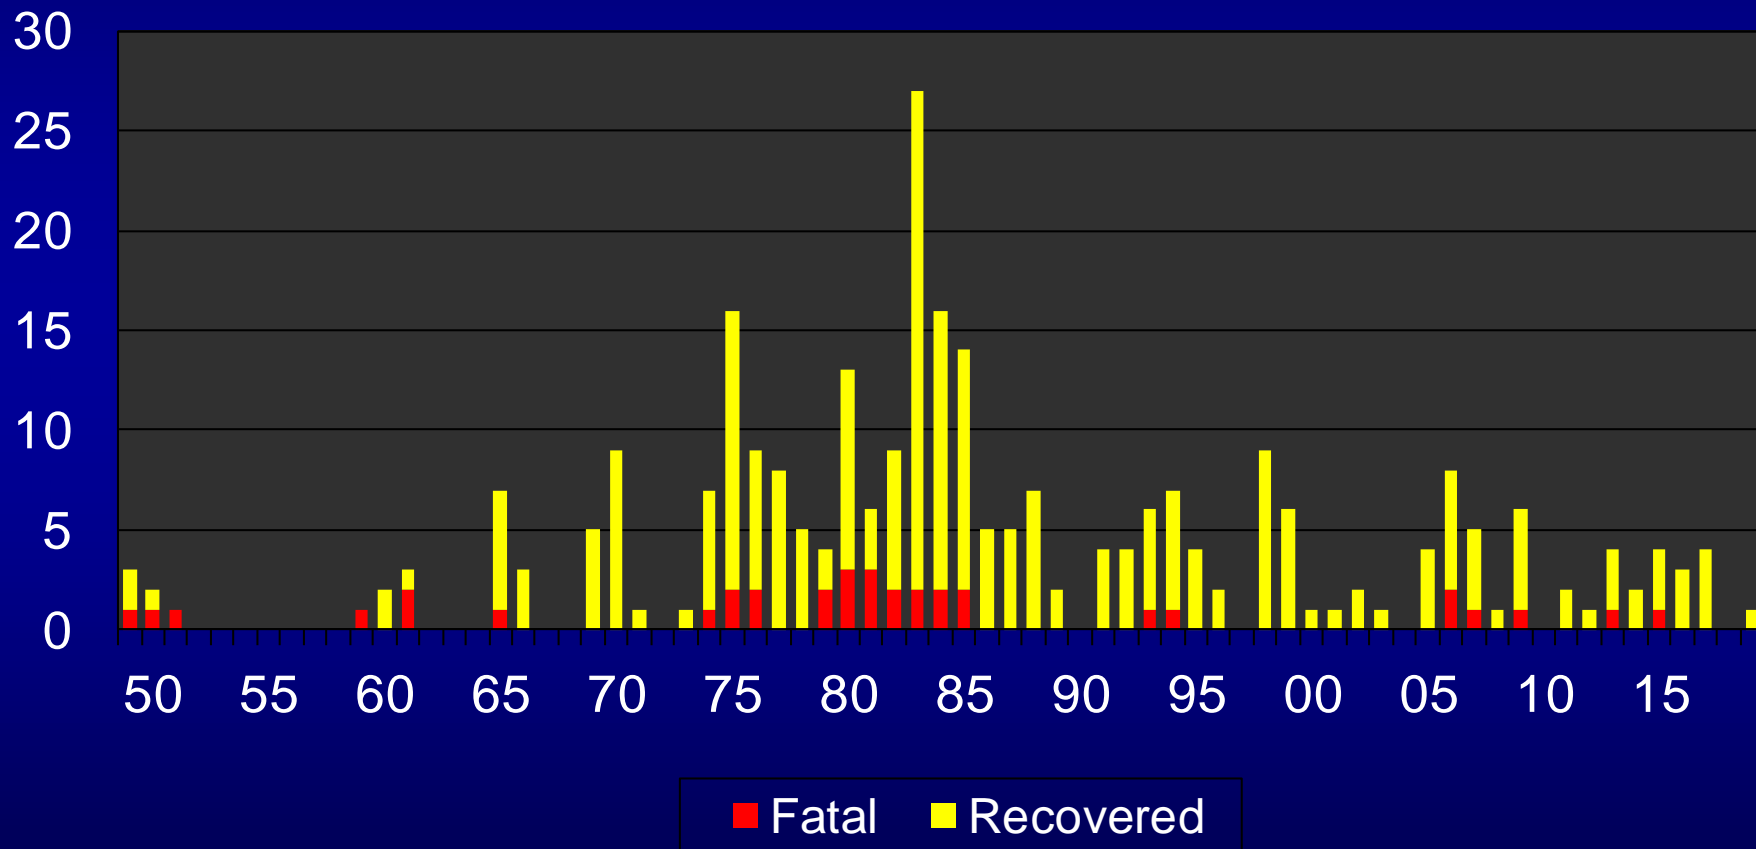

Human Plague by Onset Month New Mexico, 1949–2019

Human Plague by Year New Mexico, 1949–2019

Number of Cases

N = 284

Human Plague by Decade New Mexico, 1949–2019