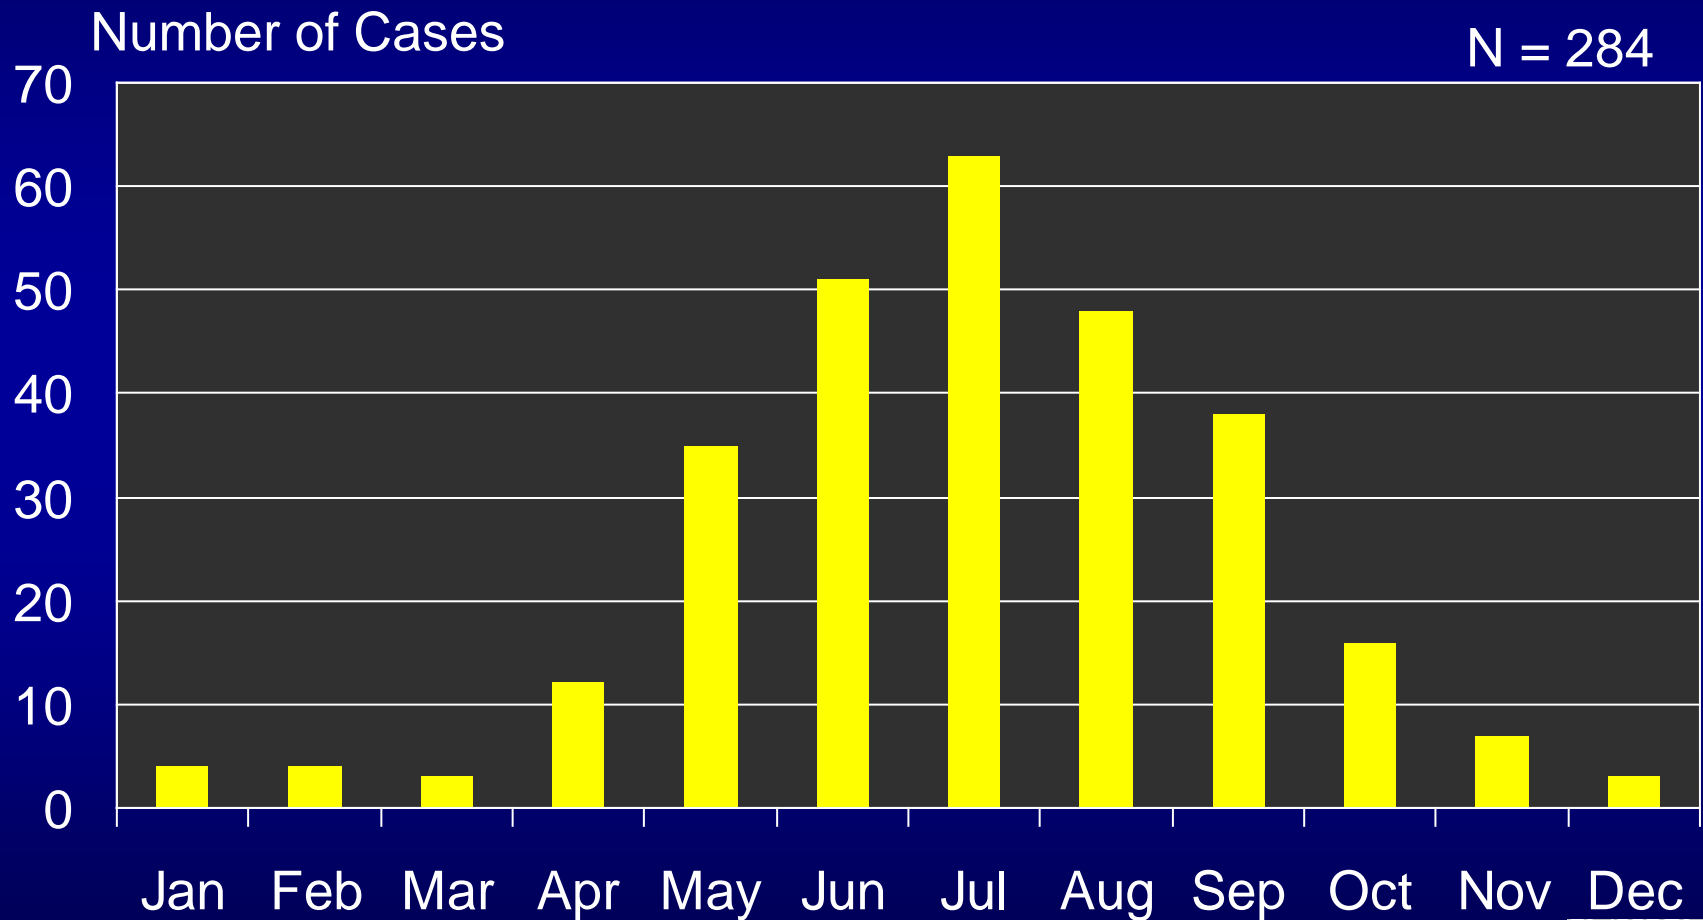

Human Plague by Onset Month New Mexico, 1949–2019

Human Plague by Year New Mexico, 1949–2019

Number of Cases

N = 284

Human Plague by Decade New Mexico, 1949–2019