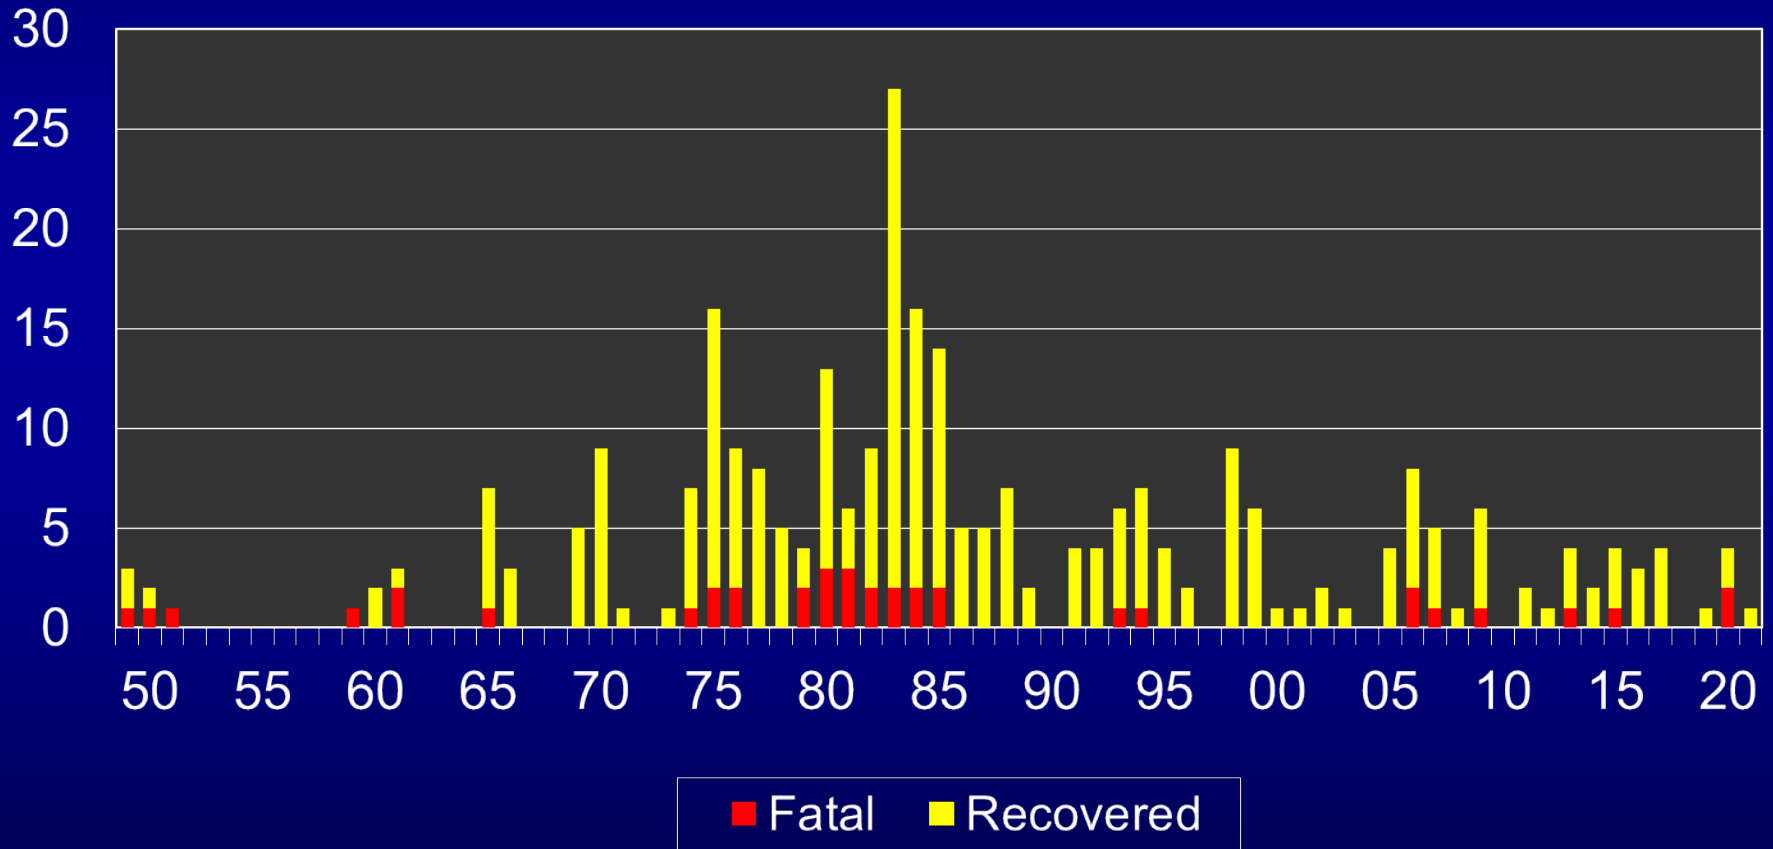

Human Plague by Onset Month New Mexico, 1949–2021

Human Plague by Year New Mexico, 1949–2021

Number of Cases

N = 289

Human Plague by Decade

New Mexico, 1949–2021