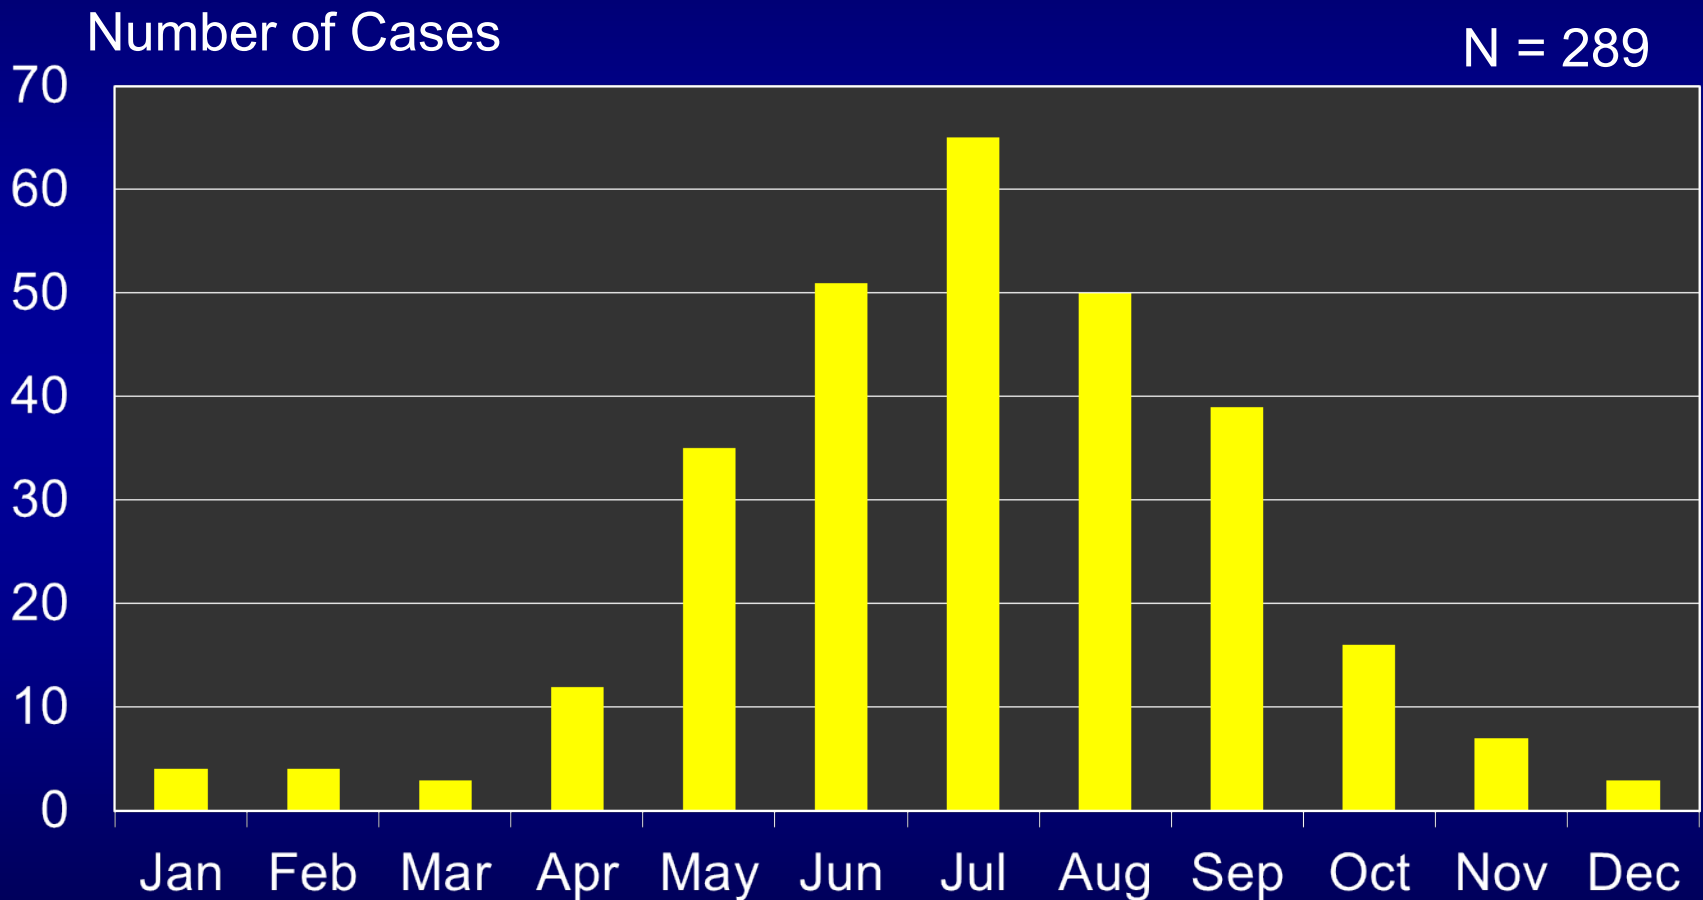

Human Plague by Onset Month New Mexico, 1949–2021

Human Plague by Year New Mexico, 1949–2021

Number of Cases

N = 289

Human Plague by Decade

New Mexico, 1949–2021