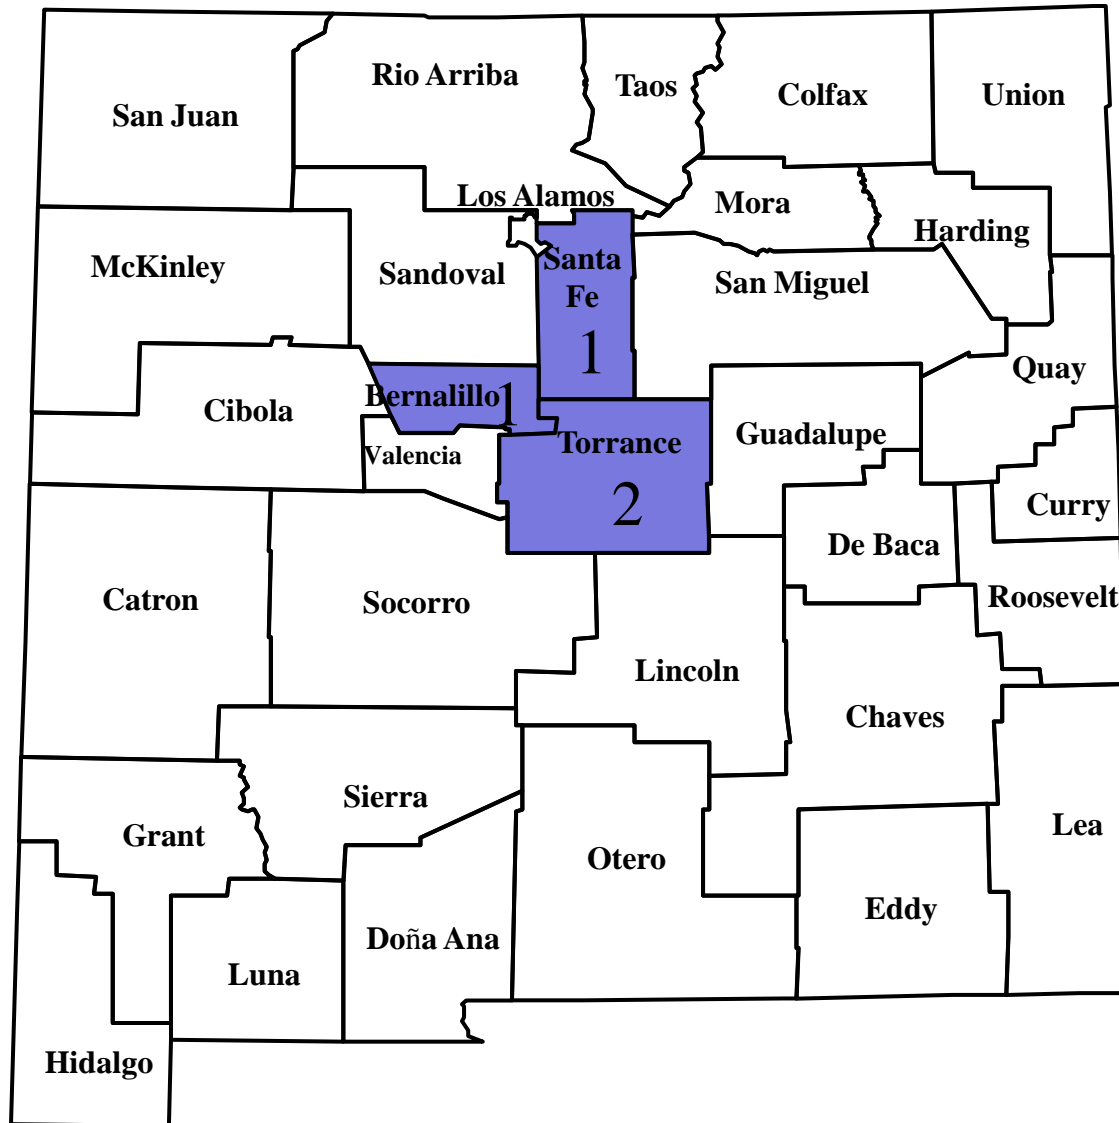

Human Plague in New Mexico, 2013

Total = 4

As of 12/31/2013

Human Plague by Onset Month

New Mexico, 2013

As of 12/31/2013