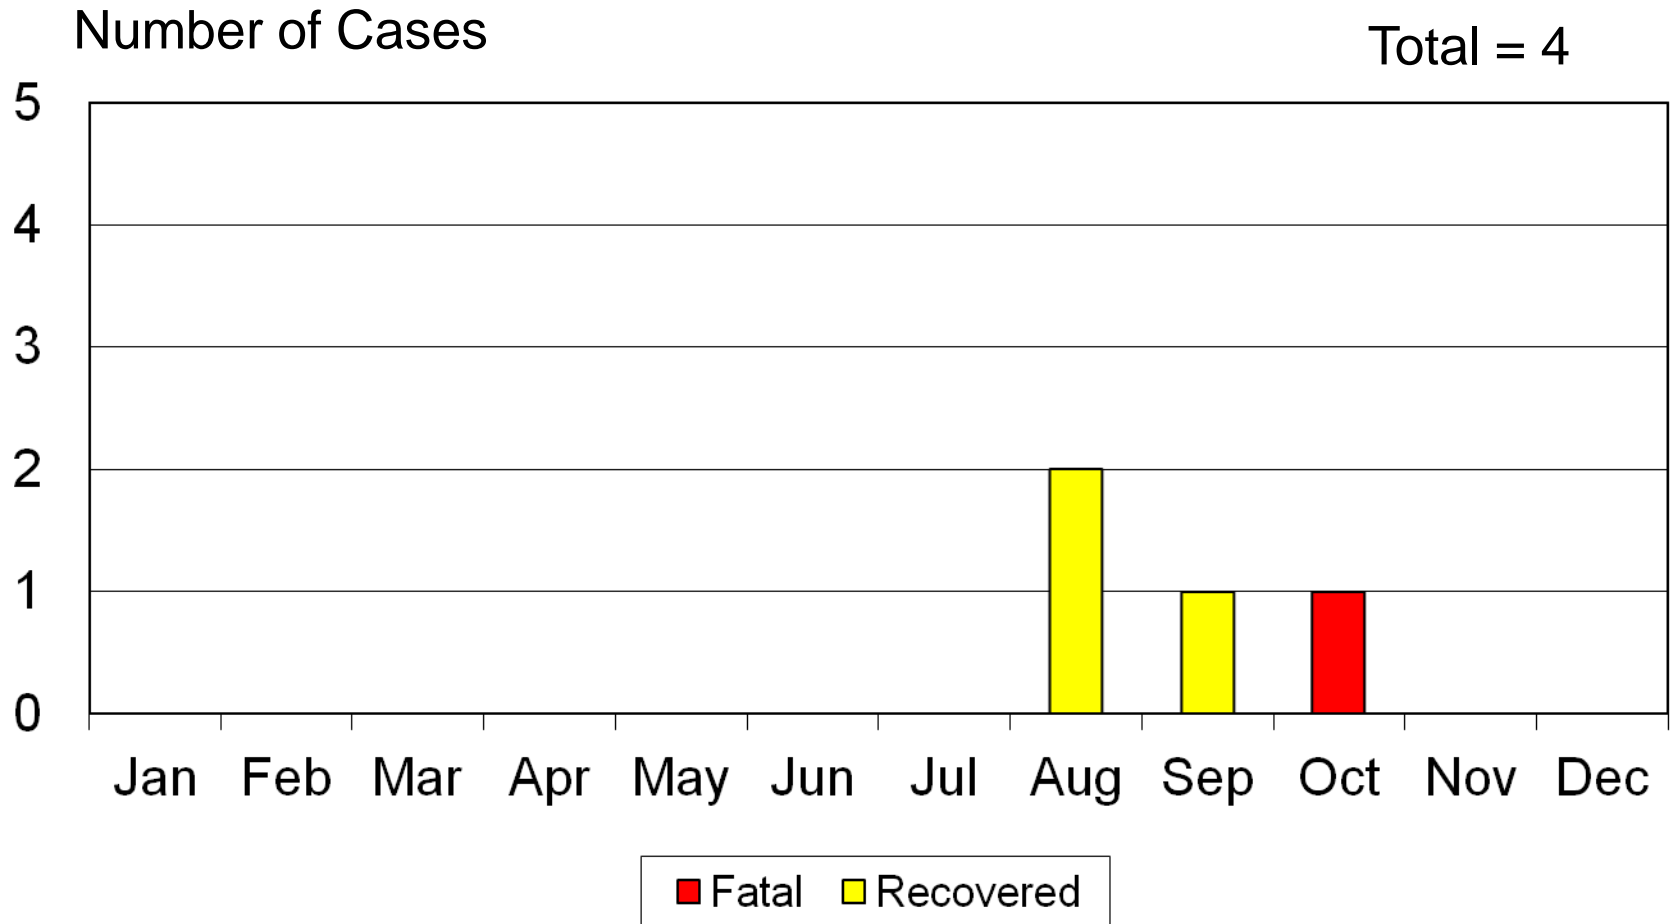

Human Plague in New Mexico, 2013

Total = 4

As of 12/31/2013

Human Plague by Onset Month

New Mexico, 2013

As of 12/31/2013