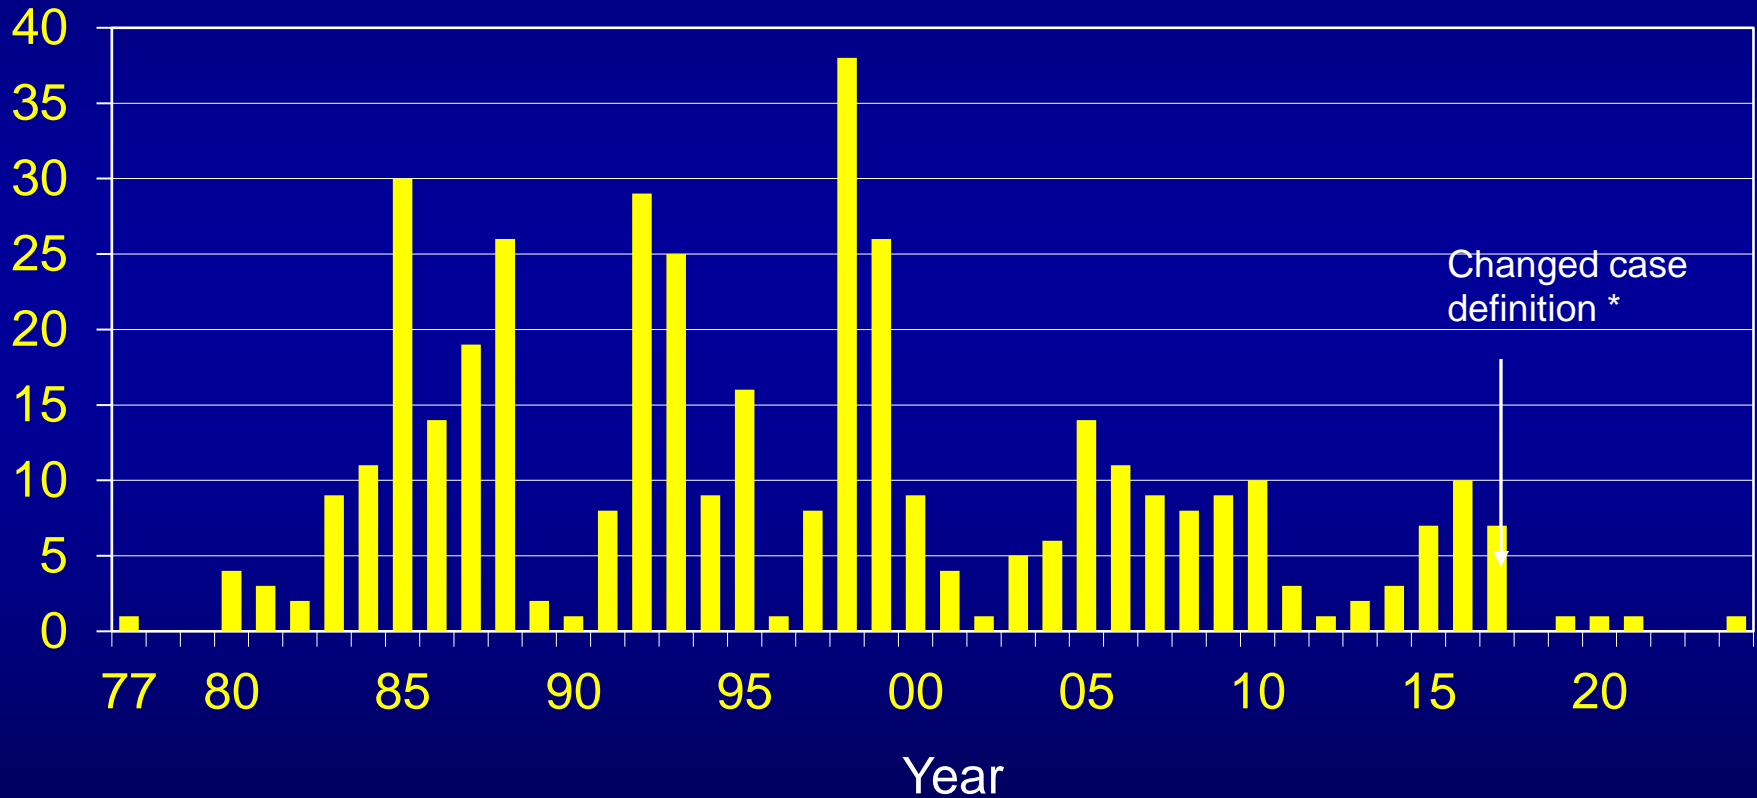

## Cases by County 1977 - 2024

### Number of Cases

Includes confirmed and probable cases from 1977 to 2001; beginning 2002 only confirmed cases included

405 cases shown (total cases 408)  
Location unknown for 3 cases

# Feline Plague by Year New Mexico, 1977-2024

Number of Cases

N = 408

\* 1977-2001 includes confirmed and probable cases; beginning 2002 only confirmed cases are included

# Feline Plague by Onset Month New Mexico, 1977-2024

Number of Cases

N = 405\*

Includes confirmed and probable cases occurring from 1977-2001; beginning 2002 only confirmed cases are included

\* 3 cases onset date unknown