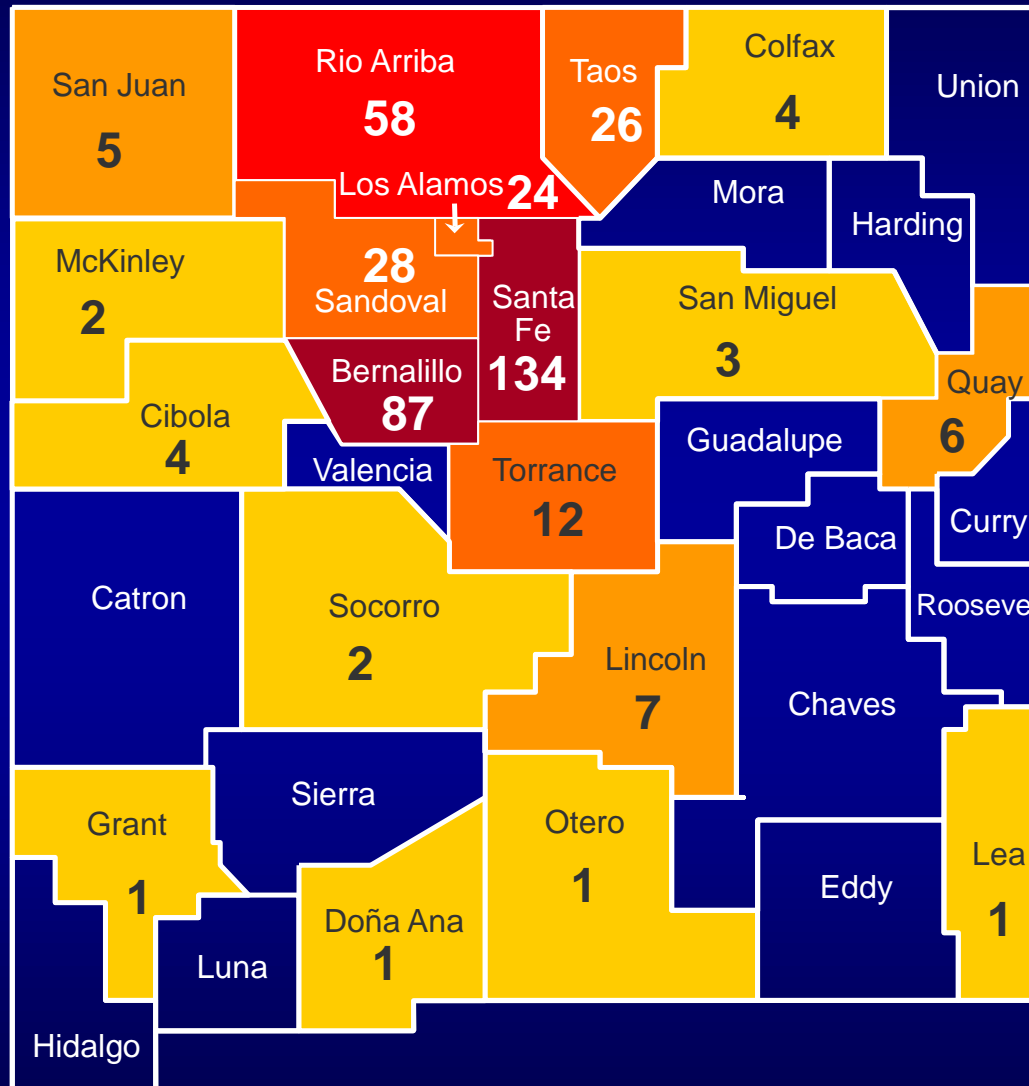

# Feline Plague in New Mexico

## Cases by County 1977 - 2024

### Number of Cases

Includes confirmed and probable cases from 1977 to 2001; beginning 2002 only confirmed cases included

405 cases shown (total cases 408)  
Location unknown for 3 cases

# Feline Plague by Year New Mexico, 1977-2024

Number of Cases

N = 408

\* 1977-2001 includes confirmed and probable cases; beginning 2002 only confirmed cases are included