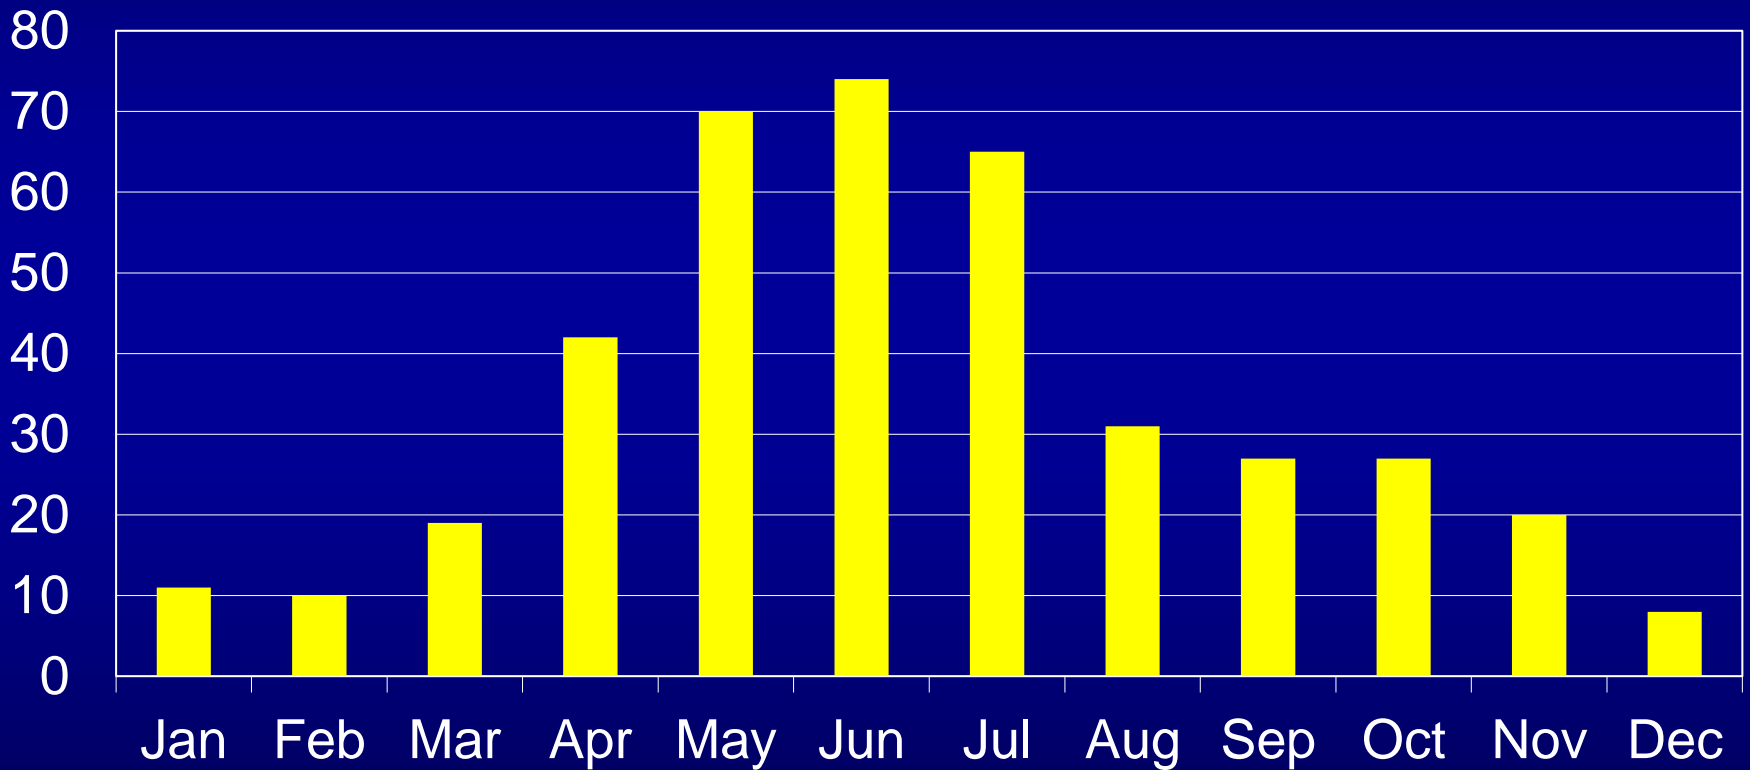

## Cases by County 1977 - 2024

### Number of Cases

Includes confirmed and probable cases from 1977 to 2001; beginning 2002 only confirmed cases included

405 cases shown (total cases 408)  
Location unknown for 3 cases

# Feline Plague by Year New Mexico, 1977-2024

Number of Cases

N = 408

\* 1977-2001 includes confirmed and probable cases; beginning 2002 only confirmed cases are included

# Feline Plague by Onset Month New Mexico, 1977-2024

Number of Cases

N = 405\*

Includes confirmed and probable cases occurring from 1977-2001; beginning 2002 only confirmed cases are included

\* 3 cases onset date unknown