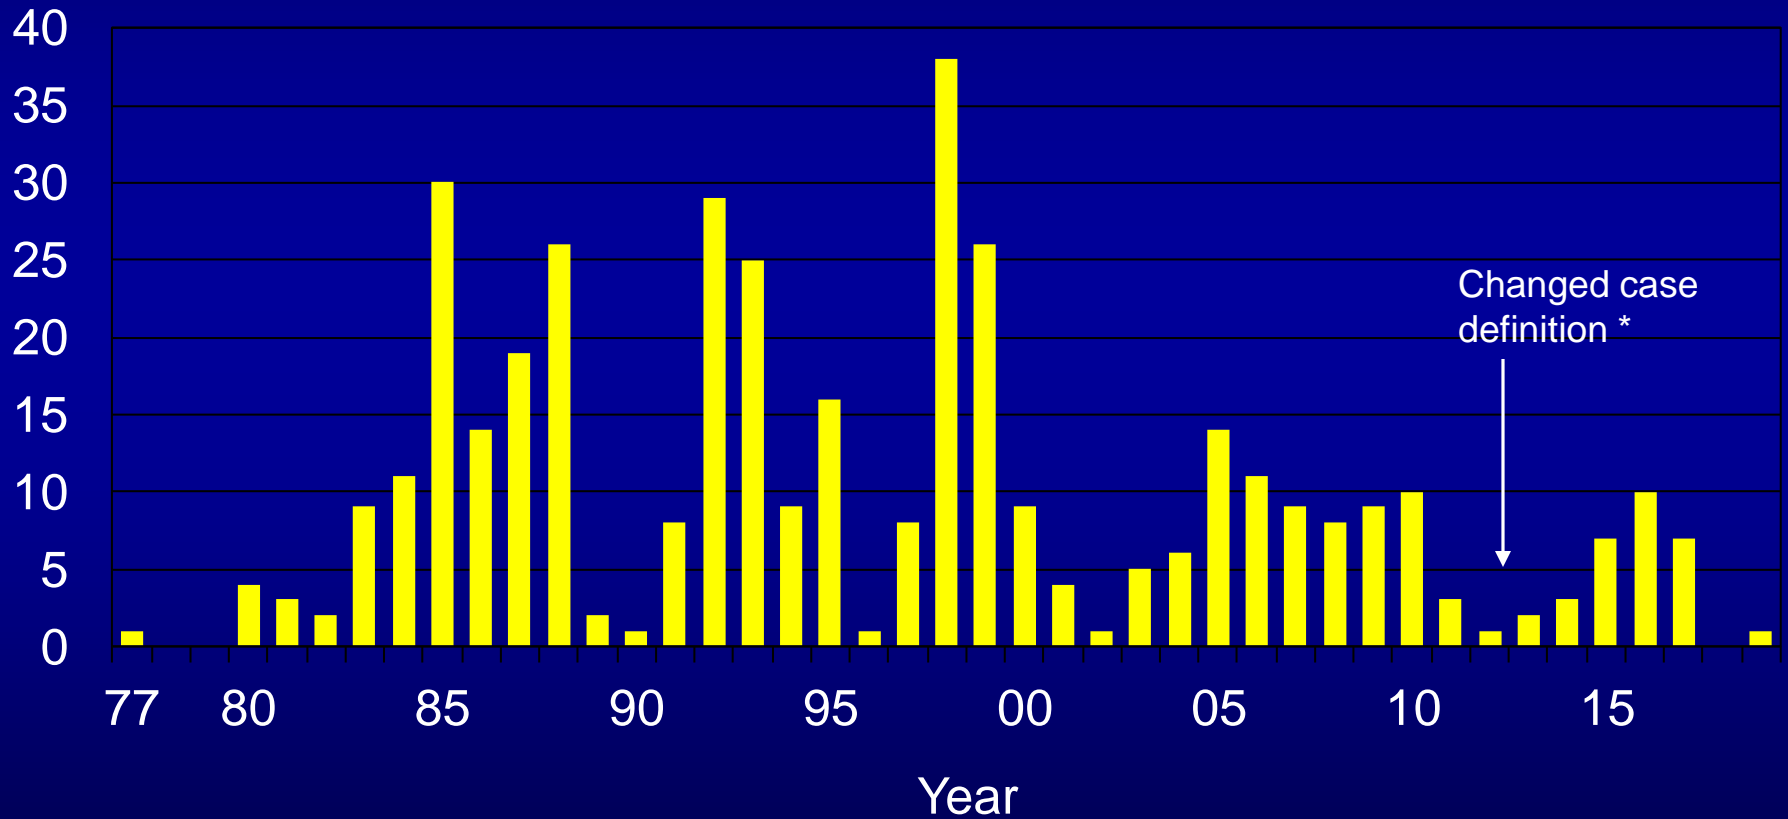

## Cases by County 1977 - 2019

### Number of Cases

Includes confirmed and probable cases from 1977 to 2001; beginning 2002 only confirmed cases included

402 cases shown (total cases 405)  
Location unknown for 3 cases

# Feline Plague by Year New Mexico, 1977-2019

Number of Cases

N = 405

\* 1977-2001 includes confirmed and probable cases; beginning 2002 only confirmed cases are included

# Feline Plague by Onset Month New Mexico, 1977-2019

Number of Cases

N = 402\*

Includes confirmed and probable cases occurring from 1977-2001; beginning 2002 only confirmed cases are included

\* 3 cases onset date unknown