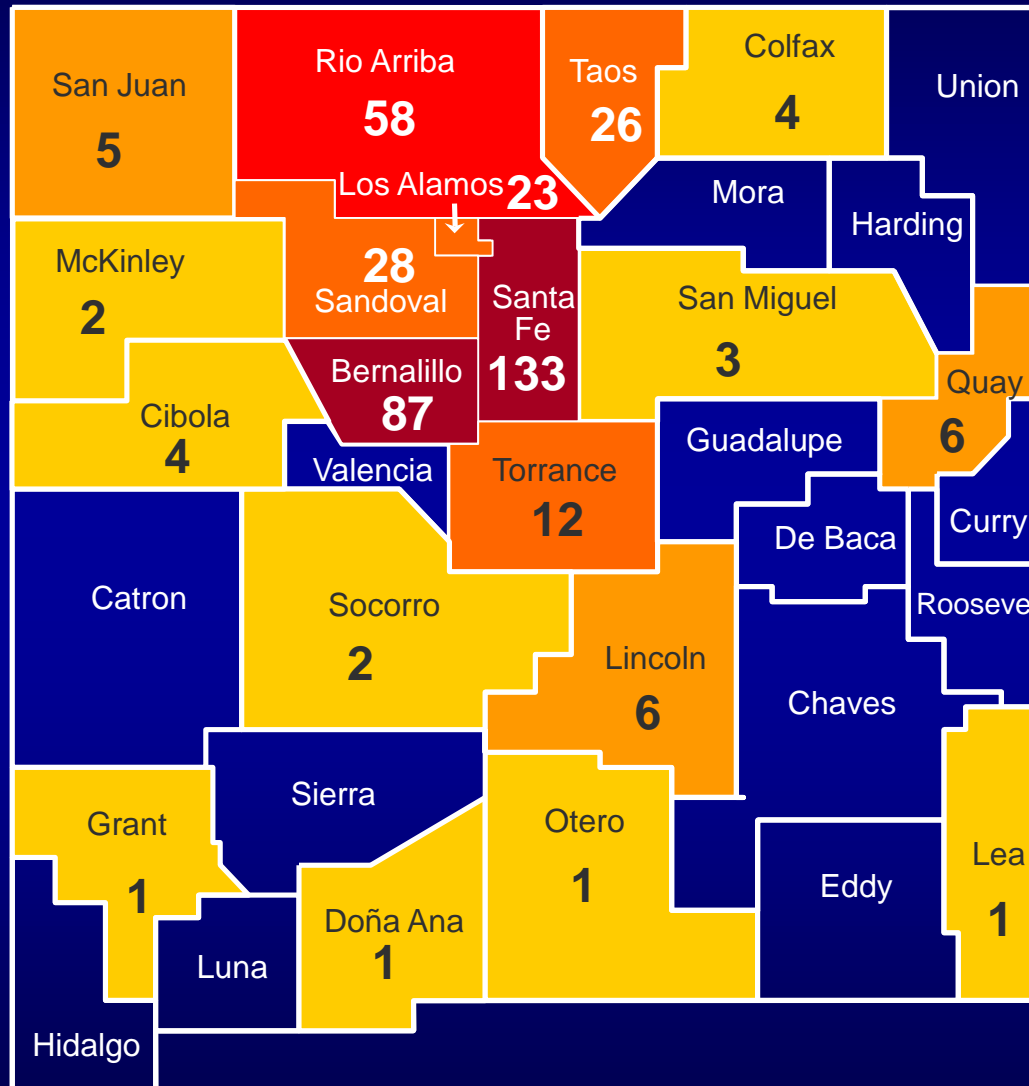

# Feline Plague in New Mexico

## Cases by County 1977 - 2019

### Number of Cases

Includes confirmed and probable cases from 1977 to 2001; beginning 2002 only confirmed cases included

402 cases shown (total cases 405)  
Location unknown for 3 cases

# Feline Plague by Year New Mexico, 1977-2019

Number of Cases

N = 405

\* 1977-2001 includes confirmed and probable cases; beginning 2002 only confirmed cases are included