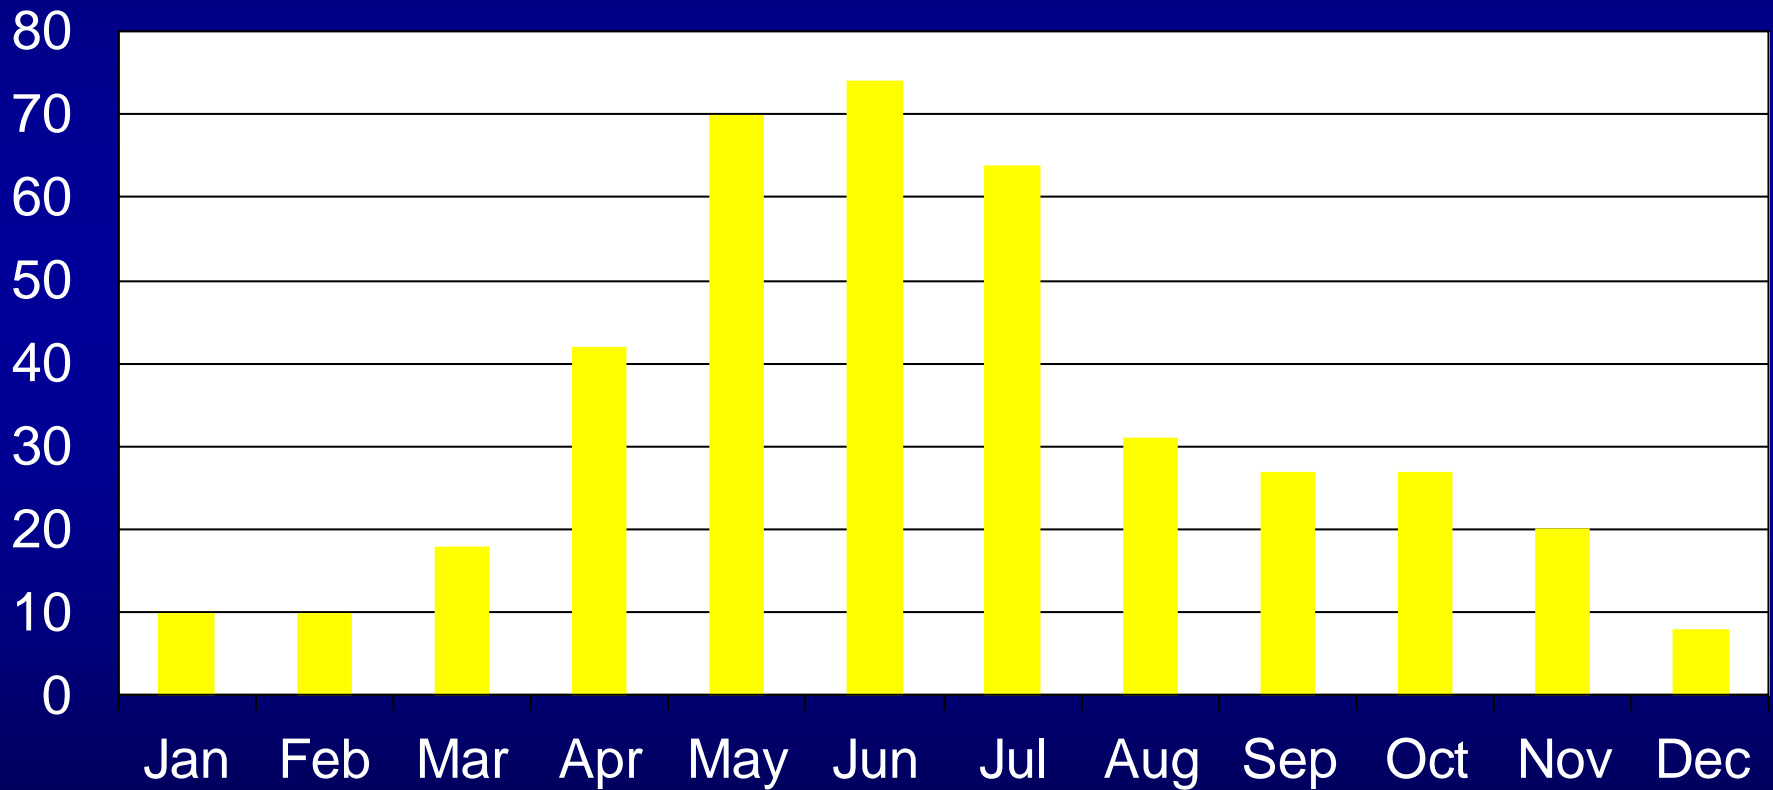

### Number of Cases

Includes confirmed and probable cases from 1977 to 2001; beginning 2002 only confirmed cases included

402 cases shown (total cases 405)  
Location unknown for 3 cases

# Feline Plague by Year New Mexico, 1977-2019

Number of Cases

N = 405

\* 1977-2001 includes confirmed and probable cases; beginning 2002 only confirmed cases are included

# Feline Plague by Onset Month New Mexico, 1977-2019

Number of Cases

N = 402\*

Includes confirmed and probable cases occurring from 1977-2001; beginning 2002 only confirmed cases are included

\* 3 cases onset date unknown