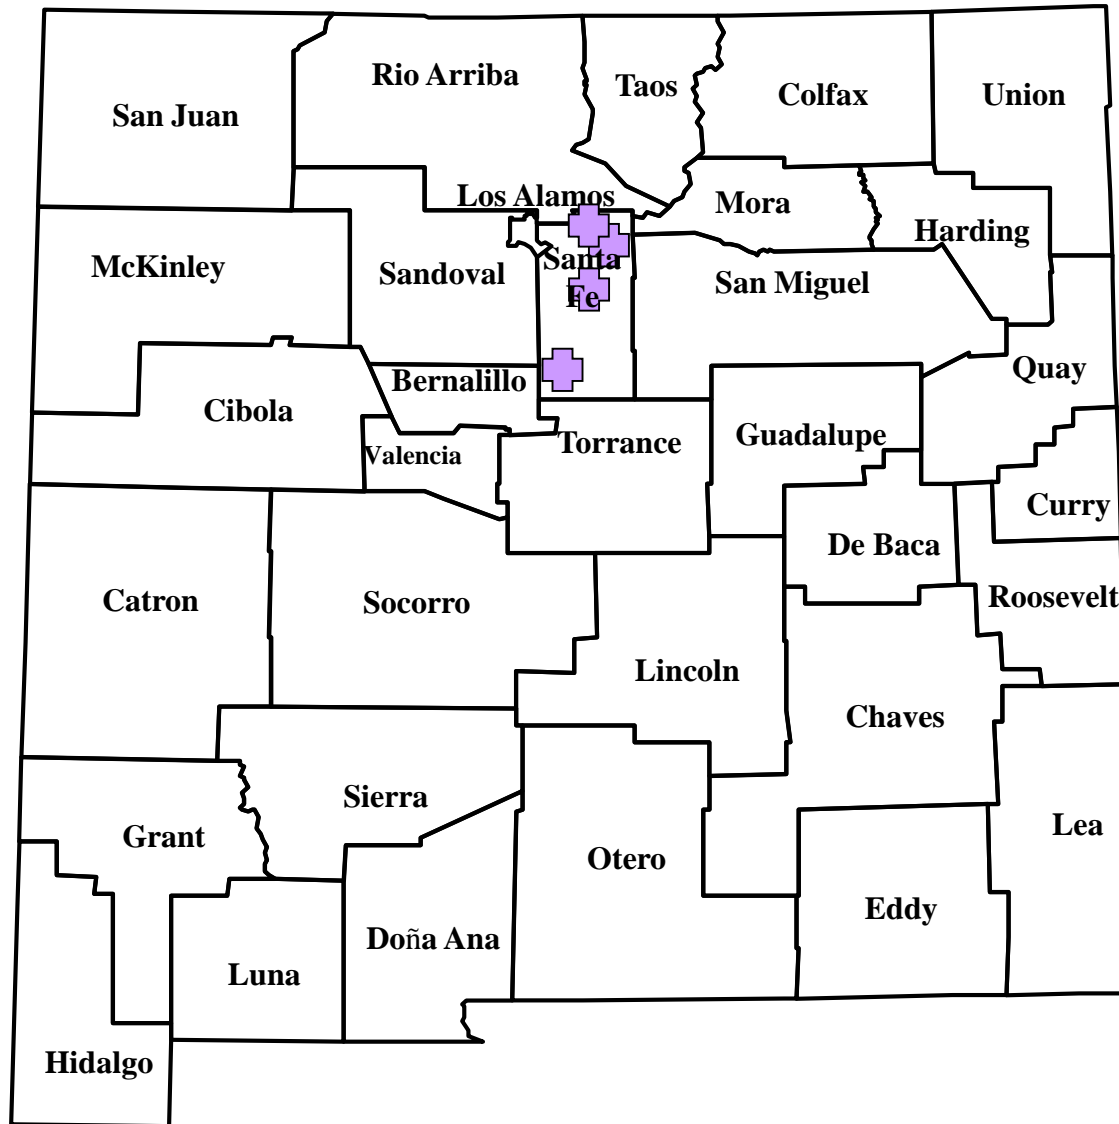

Human Plague in New Mexico, 2017

Total = 4

Human Plague by Onset Month

New Mexico, 2017