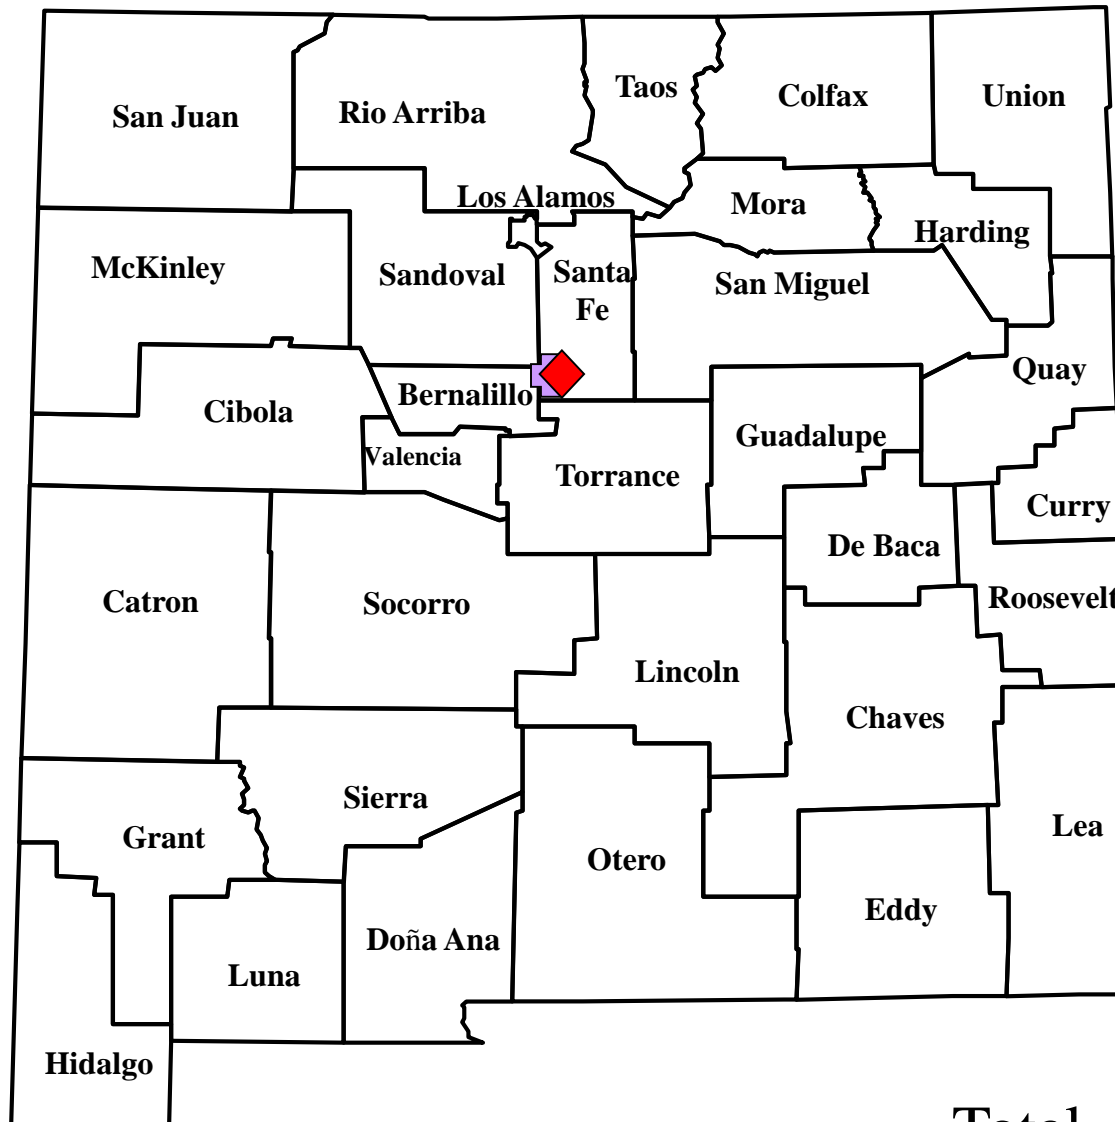

Domestic Animal Plague in New Mexico, 2020

-  **Cat case (confirmed)**
N = 1
-  **Dog case (confirmed)**
N = 1

Total = 2

As of 08/06/2020

Wild Animal Plague in New Mexico, 2020

◆ Positive Mammal

N = 0

⊕ Positive Fleas