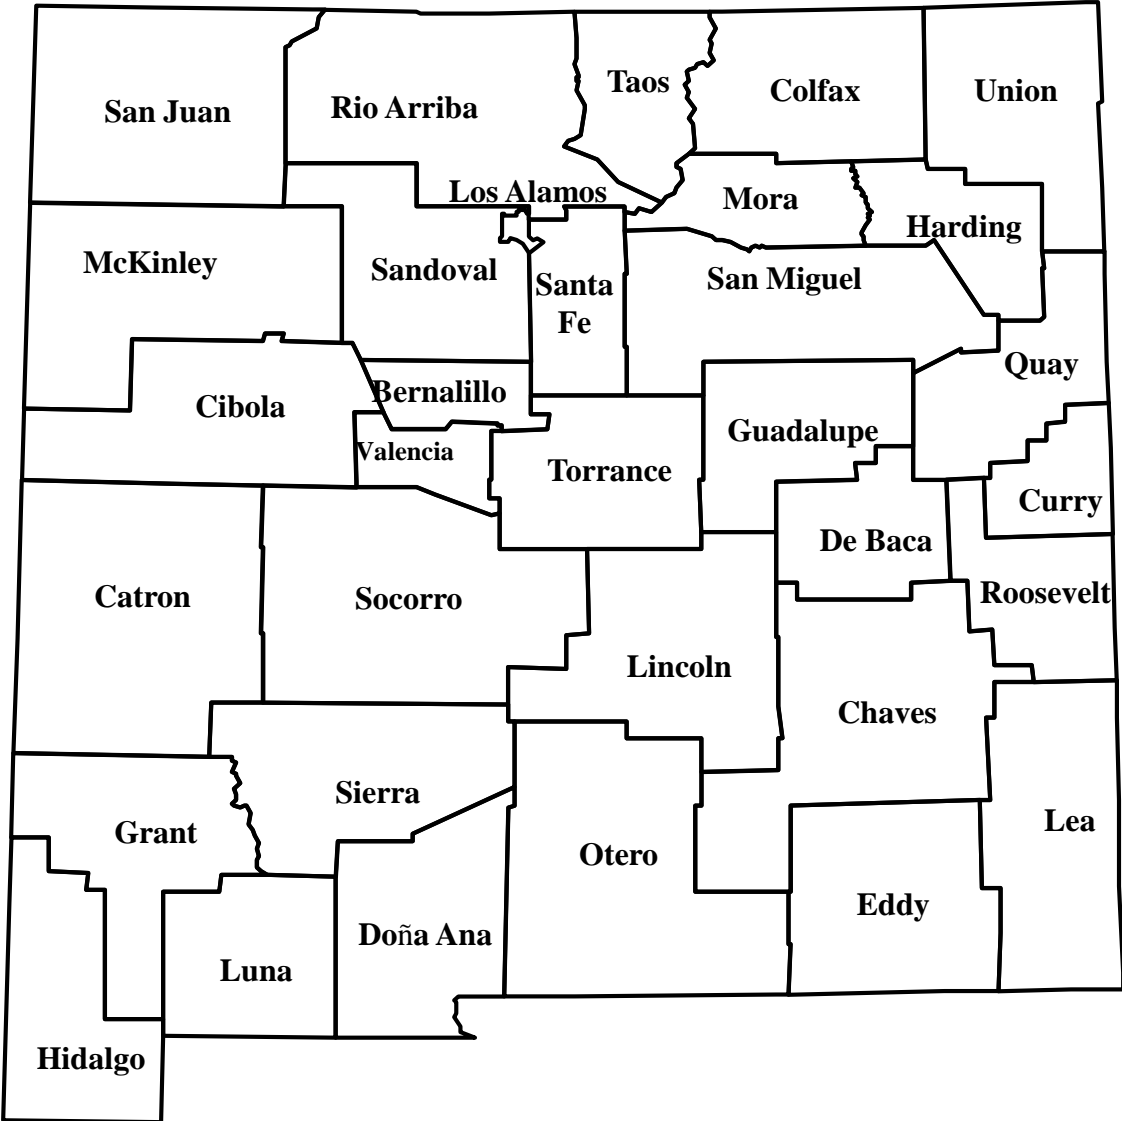

Domestic Animal Plague in New Mexico, 2020

-  **Cat case (confirmed)**
N = 1
-  **Dog case (confirmed)**
N = 1

Total = 2

As of 08/06/2020

Wild Animal Plague in New Mexico, 2020

◆ Positive Mammal

N = 0

⊕ Positive Fleas