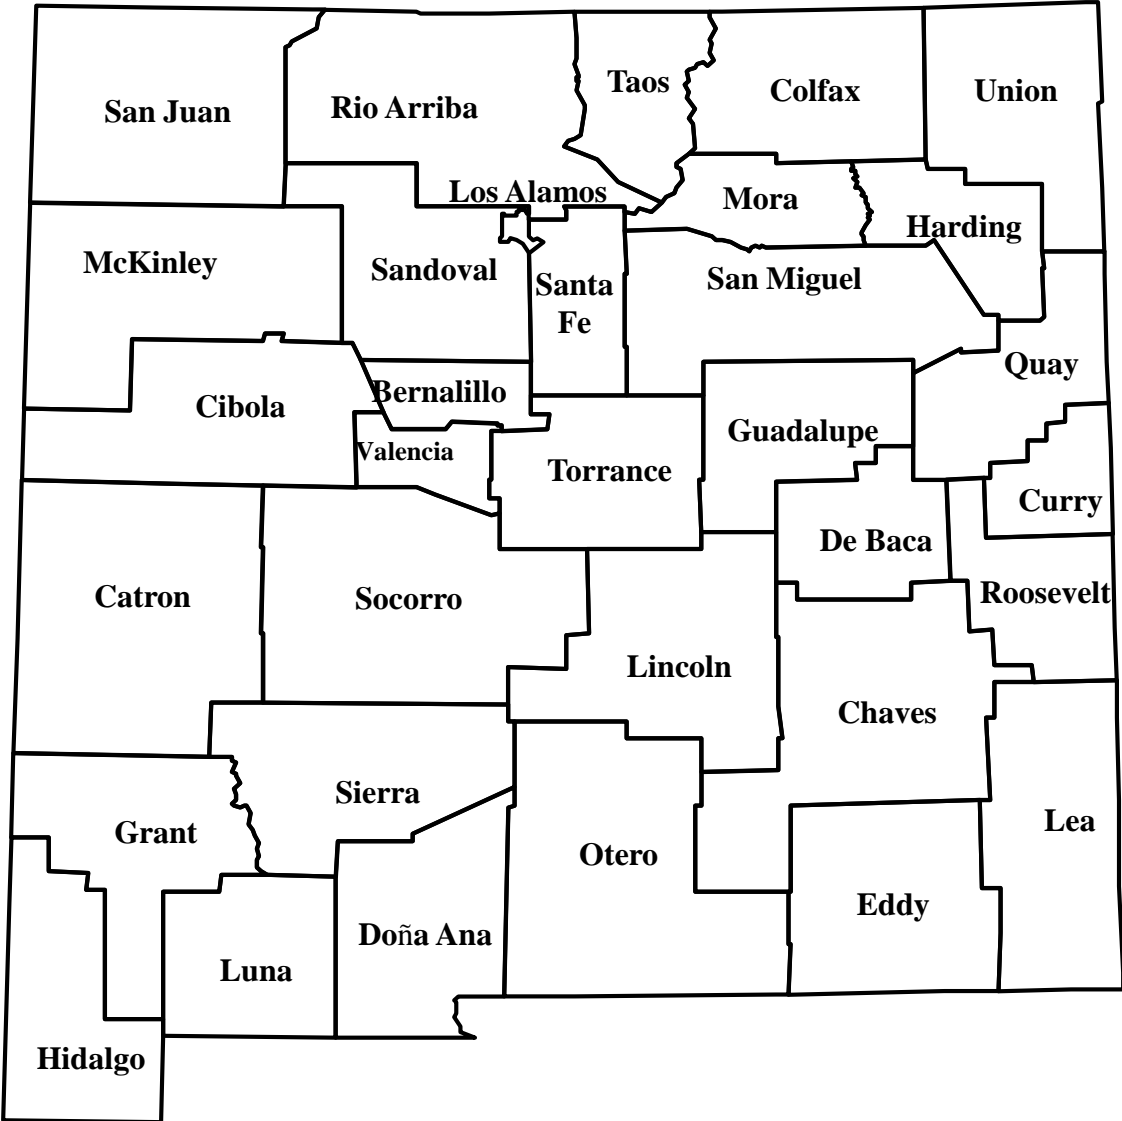

# Domestic Animal Plague in New Mexico, 2021

◆ Cat case (confirmed)  
N = 1

⊕ Dog case (confirmed)  
N = 0

Total = 1

As of 02/05/2021

# Wild Animal Plague in New Mexico, 2021

◆ Positive Mammal

N = 0

⊕ Positive Fleas

N = 0

As of 01/01/2021