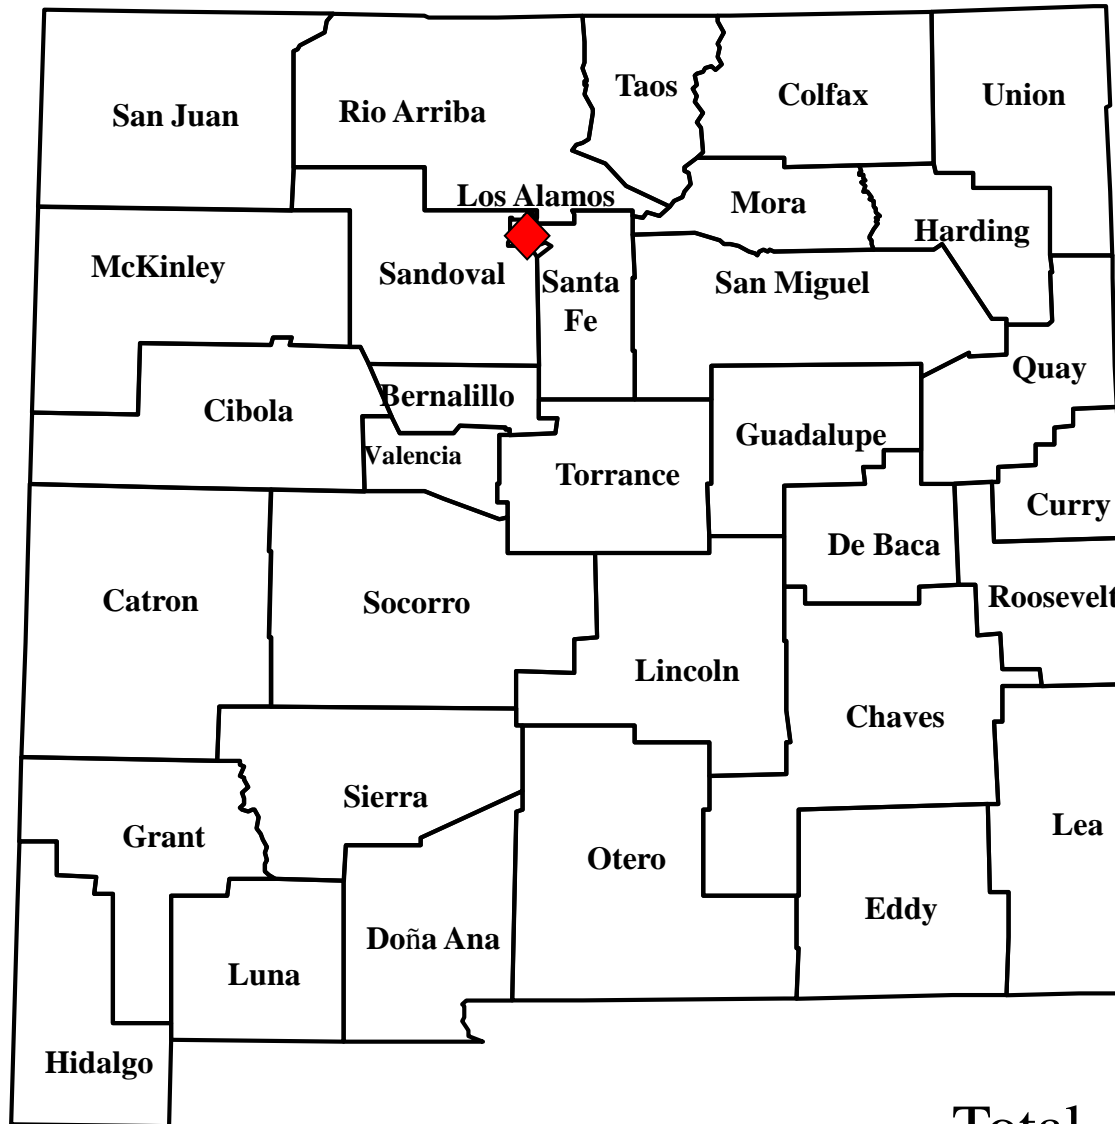

# Domestic Animal Plague in New Mexico, 2021

◆ Cat case (confirmed)  
N = 1

⊕ Dog case (confirmed)  
N = 0

Total = 1

As of 02/05/2021

# Wild Animal Plague in New Mexico, 2021

◆ Positive Mammal

N = 0

⊕ Positive Fleas

N = 0

As of 01/01/2021