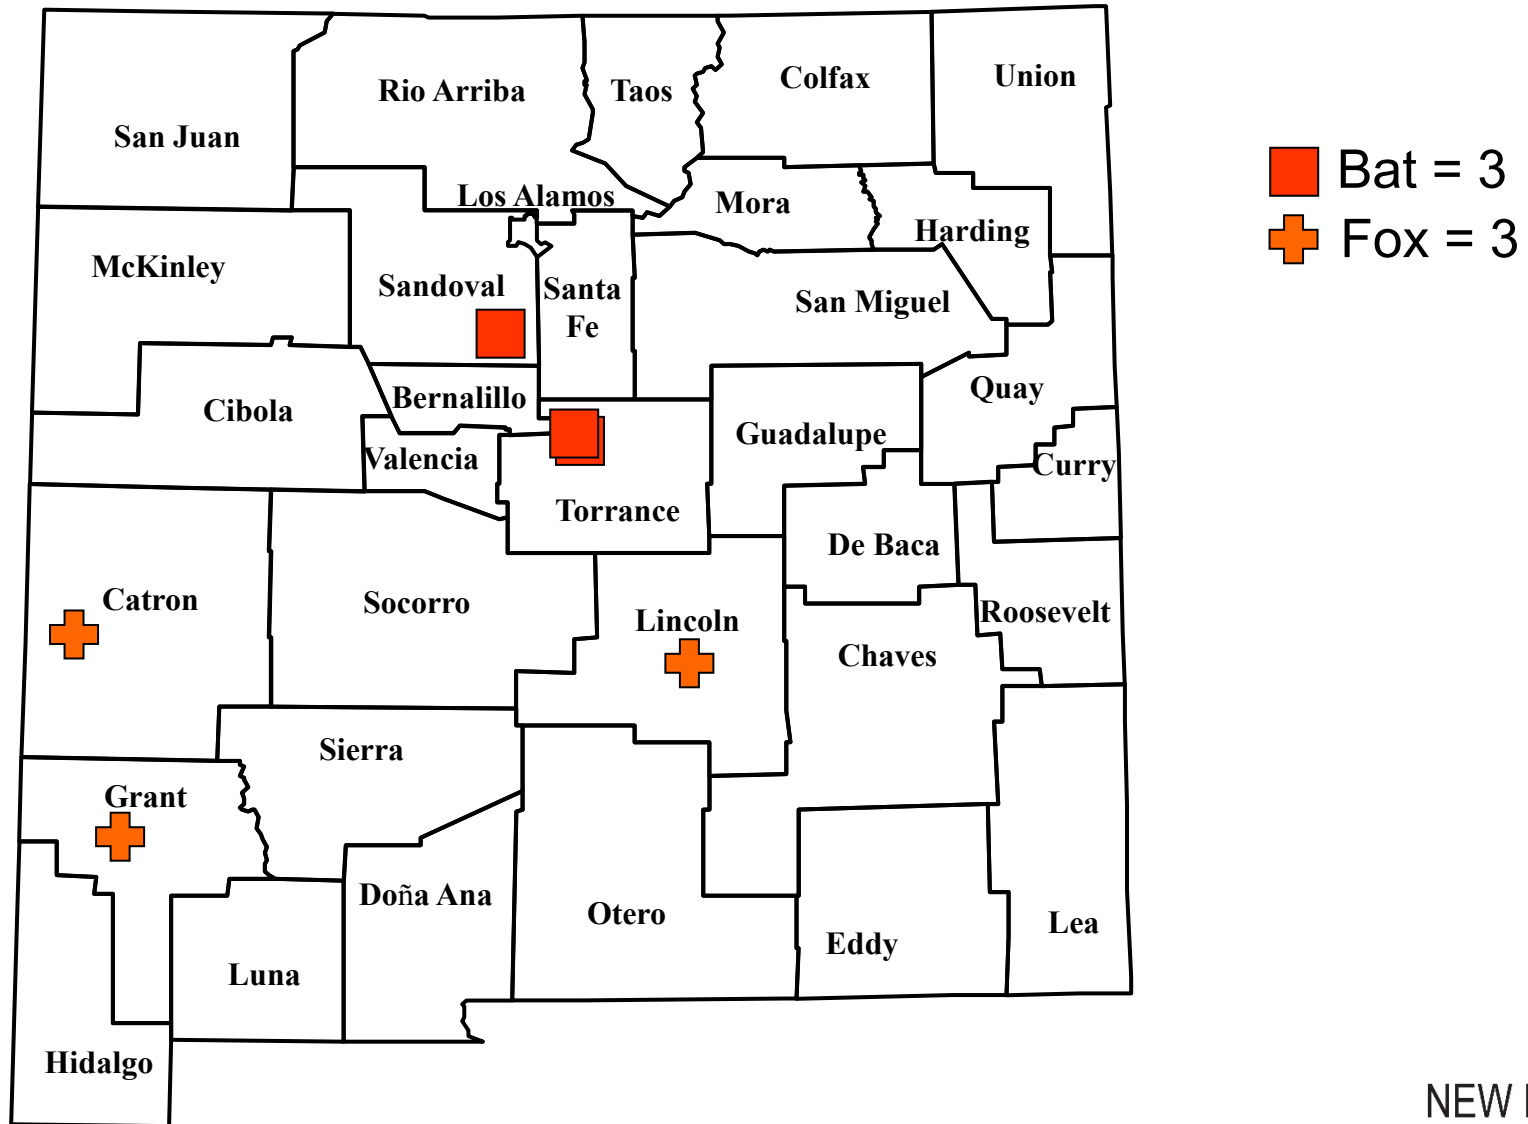

Animal Rabies by County, New Mexico, 2021

As of 07/18/2021

Total = 6