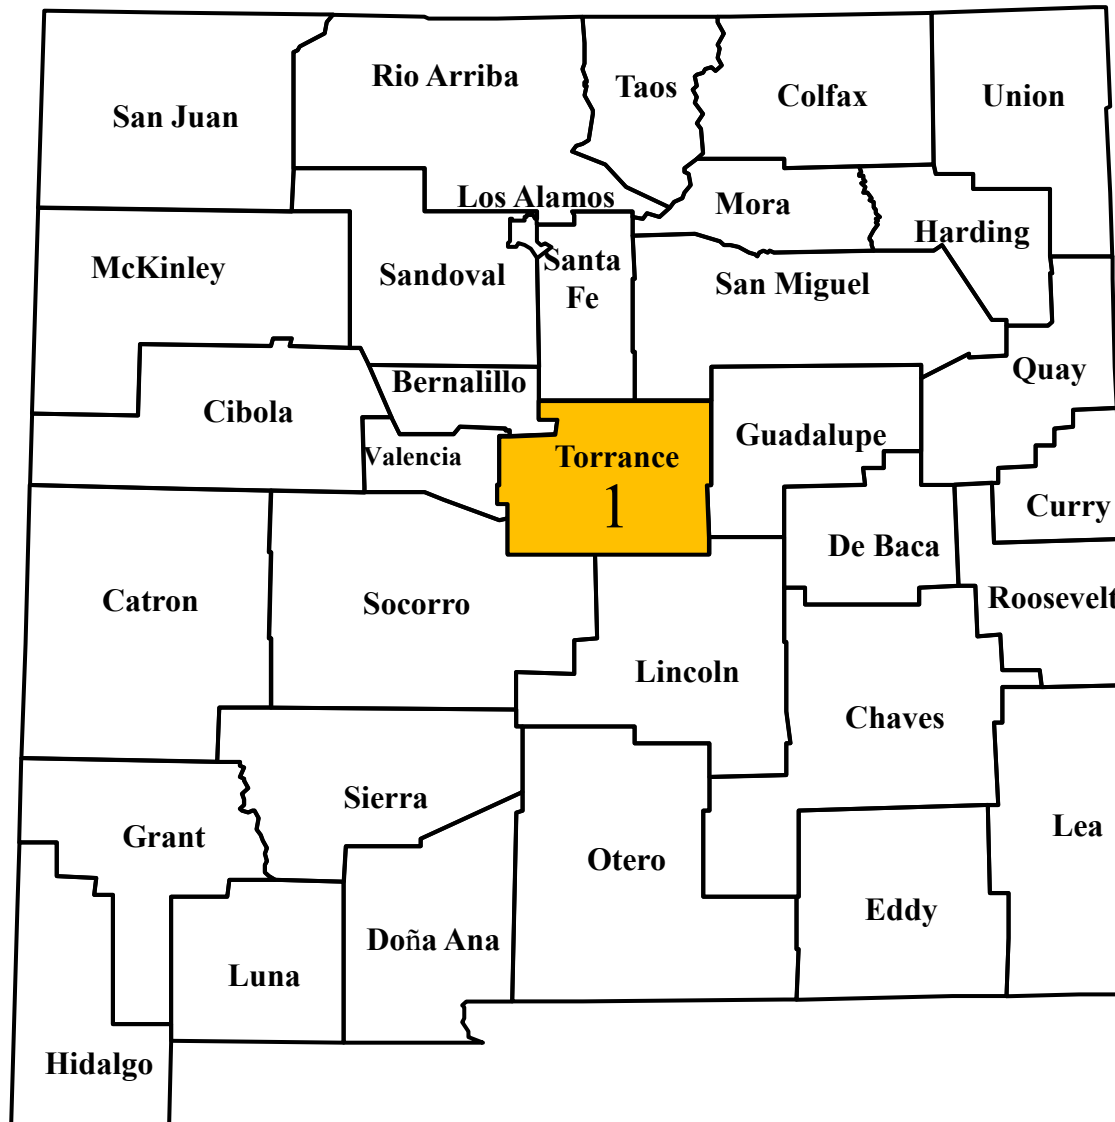

Human Plague in New Mexico, 2021

Total = 1

Human Plague by Onset Month

New Mexico, 2021