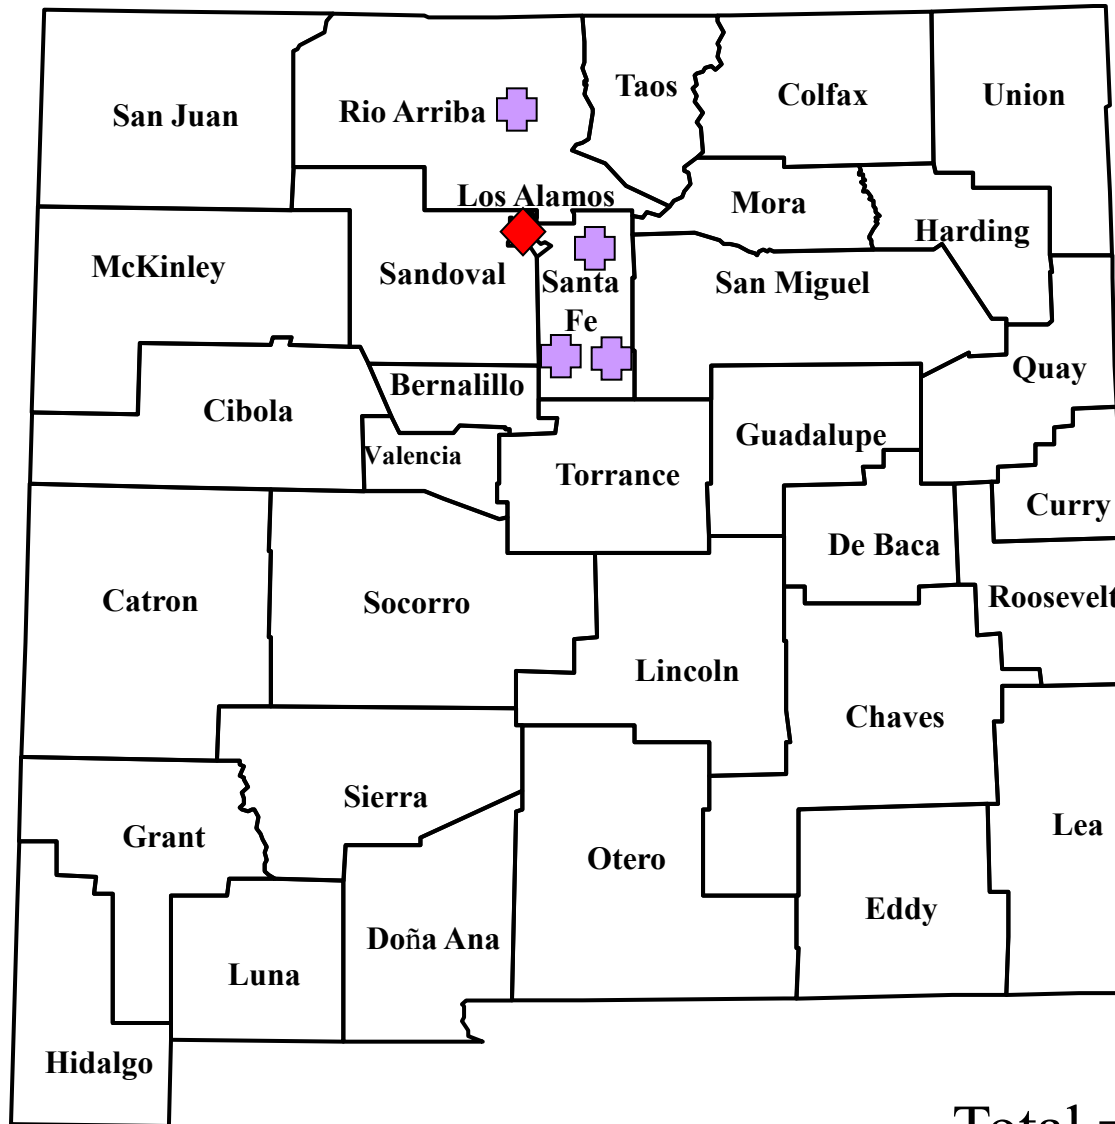

Domestic Animal Plague in New Mexico, 2025

◆ Cat case (confirmed)
N = 1

✚ Dog case (confirmed)
N = 4

Total = 5

As of 12/31/2025

Wild Animal Plague in New Mexico, 2025

- ◆ Positive Mammal
N = 0
- ⊕ Positive Fleas
N = 0