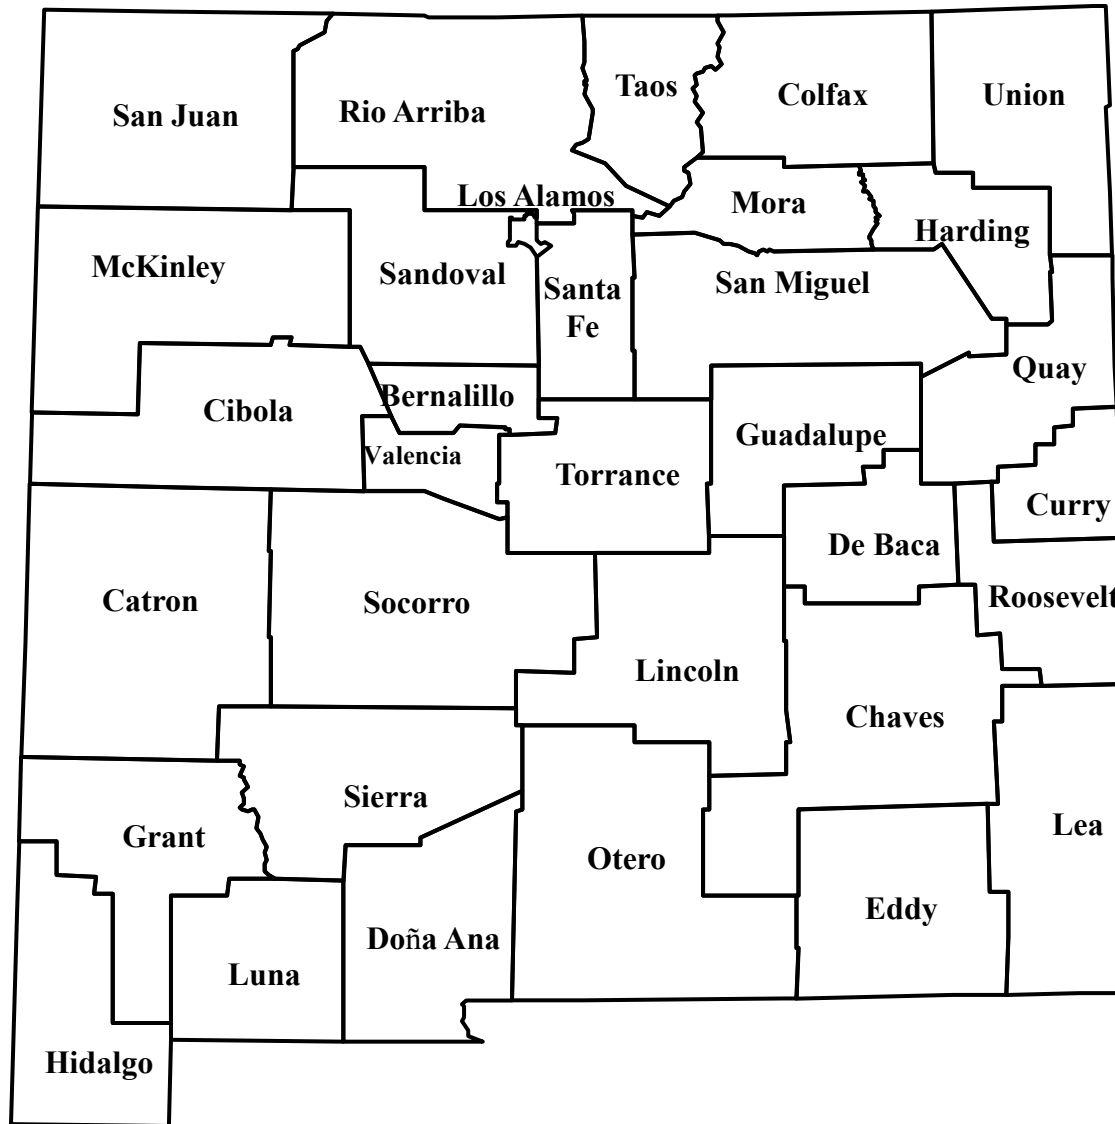

Domestic Animal Plague in New Mexico, 2025

◆ Cat case (confirmed)
N = 1

✚ Dog case (confirmed)
N = 4

Total = 5

As of 12/31/2025

Wild Animal Plague in New Mexico, 2025

- ◆ Positive Mammal
N = 0
- ⊕ Positive Fleas
N = 0