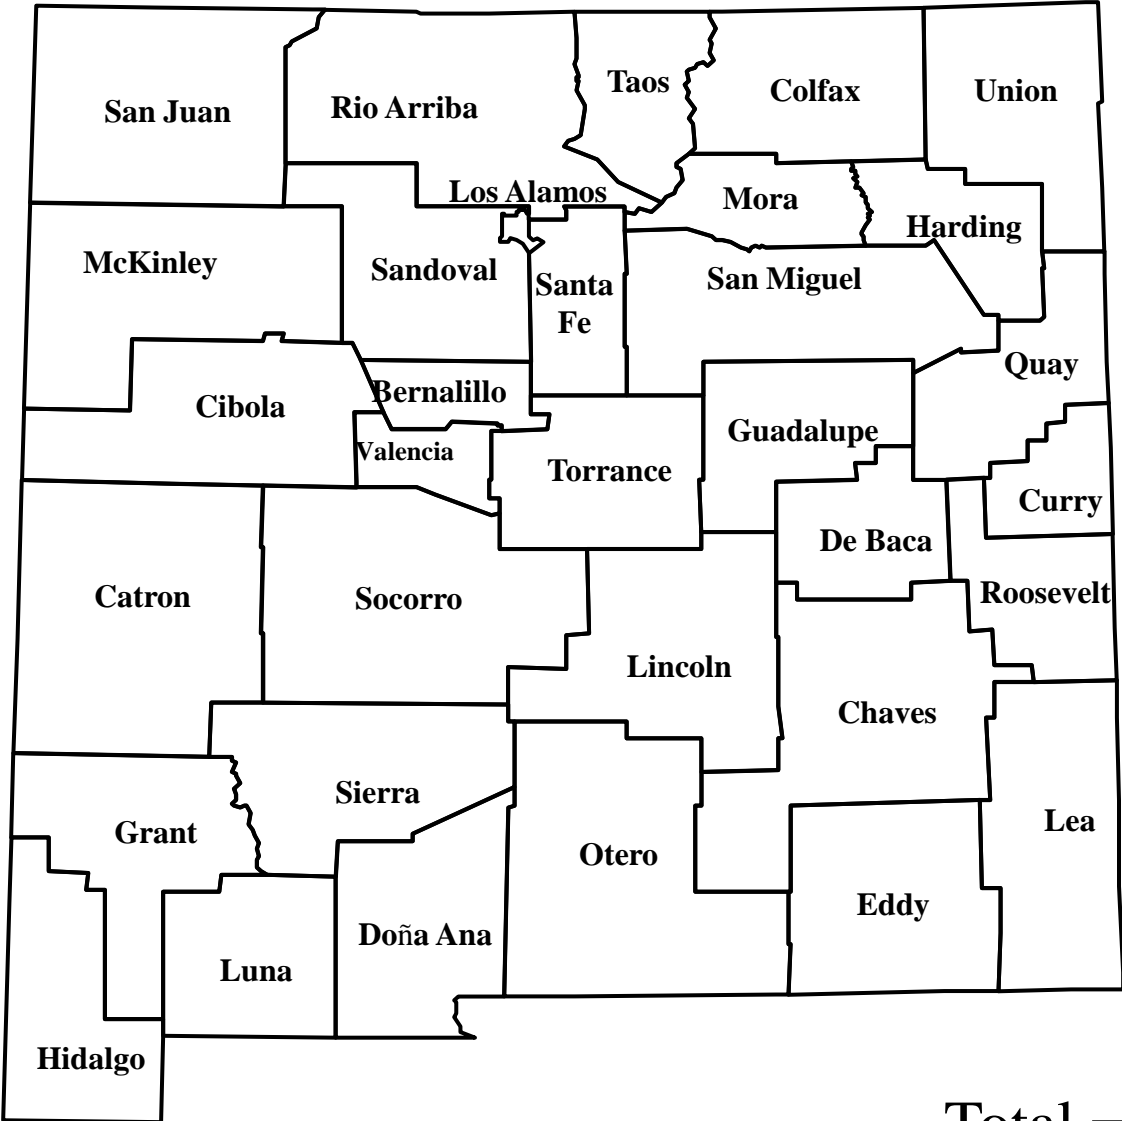

Domestic Animal Plague in New Mexico, 2024

◆ Cat case (confirmed)
N = 1

⊕ Dog case (confirmed)
N = 0

Total = 1

Wild Animal Plague in New Mexico, 2024

◆ Positive Mammal

N = 0

⊕ Positive Fleas