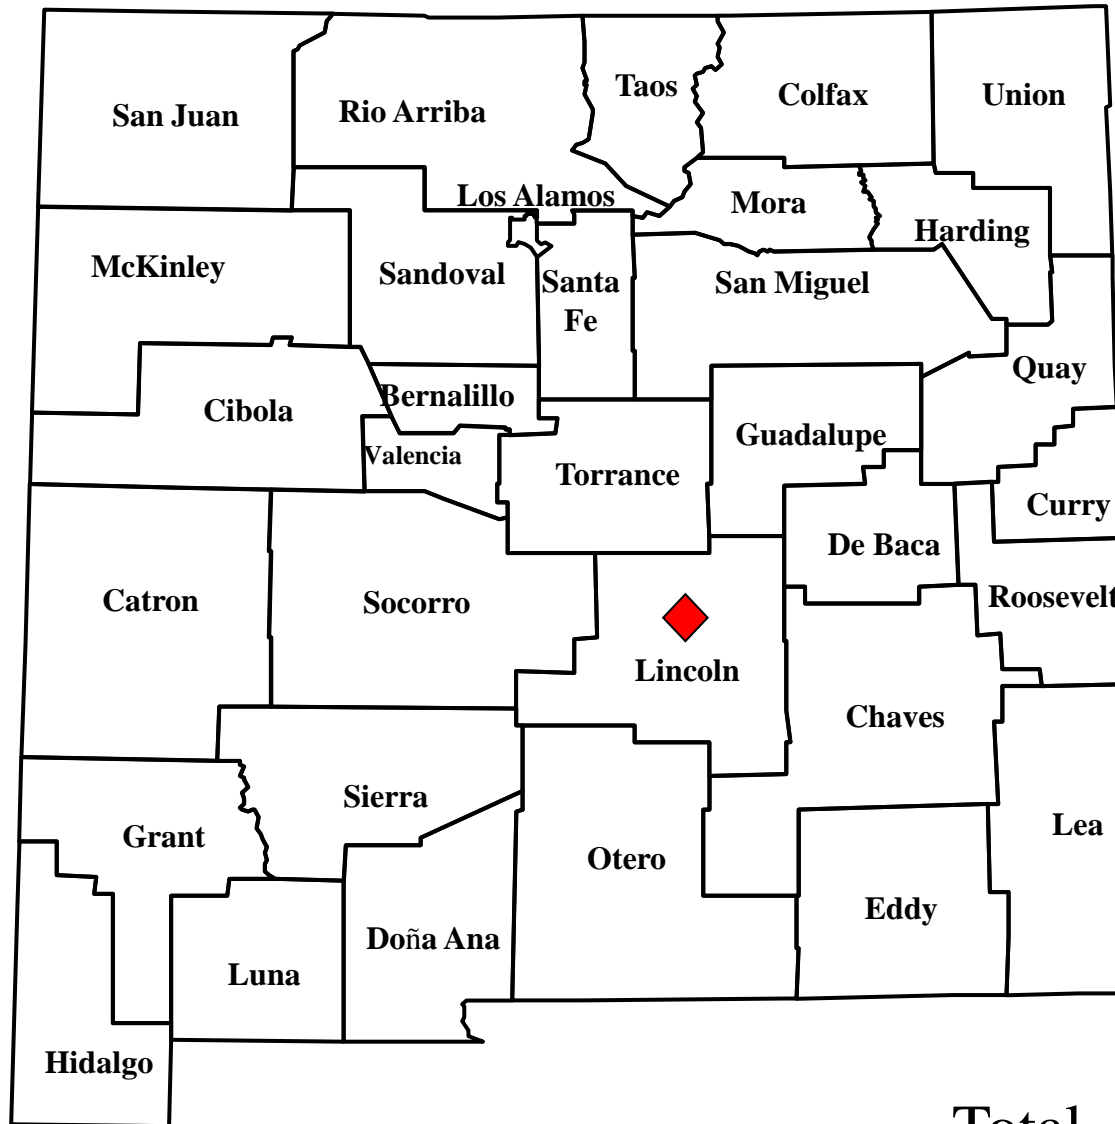

Domestic Animal Plague in New Mexico, 2024

◆ Cat case (confirmed)
N = 1

⊕ Dog case (confirmed)
N = 0

Total = 1

Wild Animal Plague in New Mexico, 2024

◆ Positive Mammal

N = 0

⊕ Positive Fleas