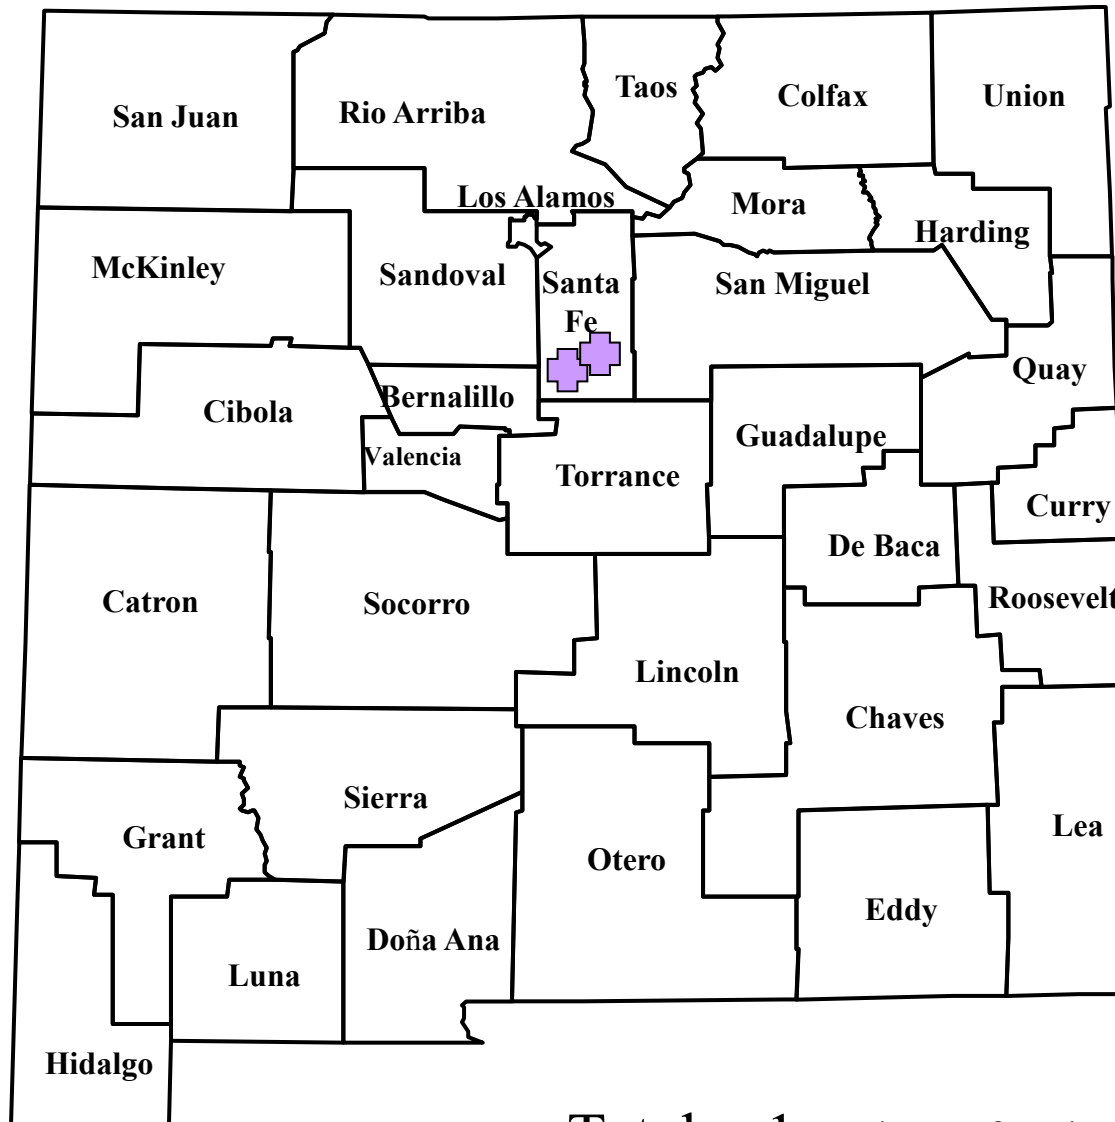

Domestic Animal Plague in New Mexico, 2026*

- ◆ Cat case (confirmed)
N = 0
- ⊕ Dog case (confirmed)
N = 2

Total = 1 *As of 05/18/2026

Wild Animal Plague in New Mexico, 2026*

- ◆ Positive Mammal
N = 0
- ⊕ Positive Fleas
N = 0