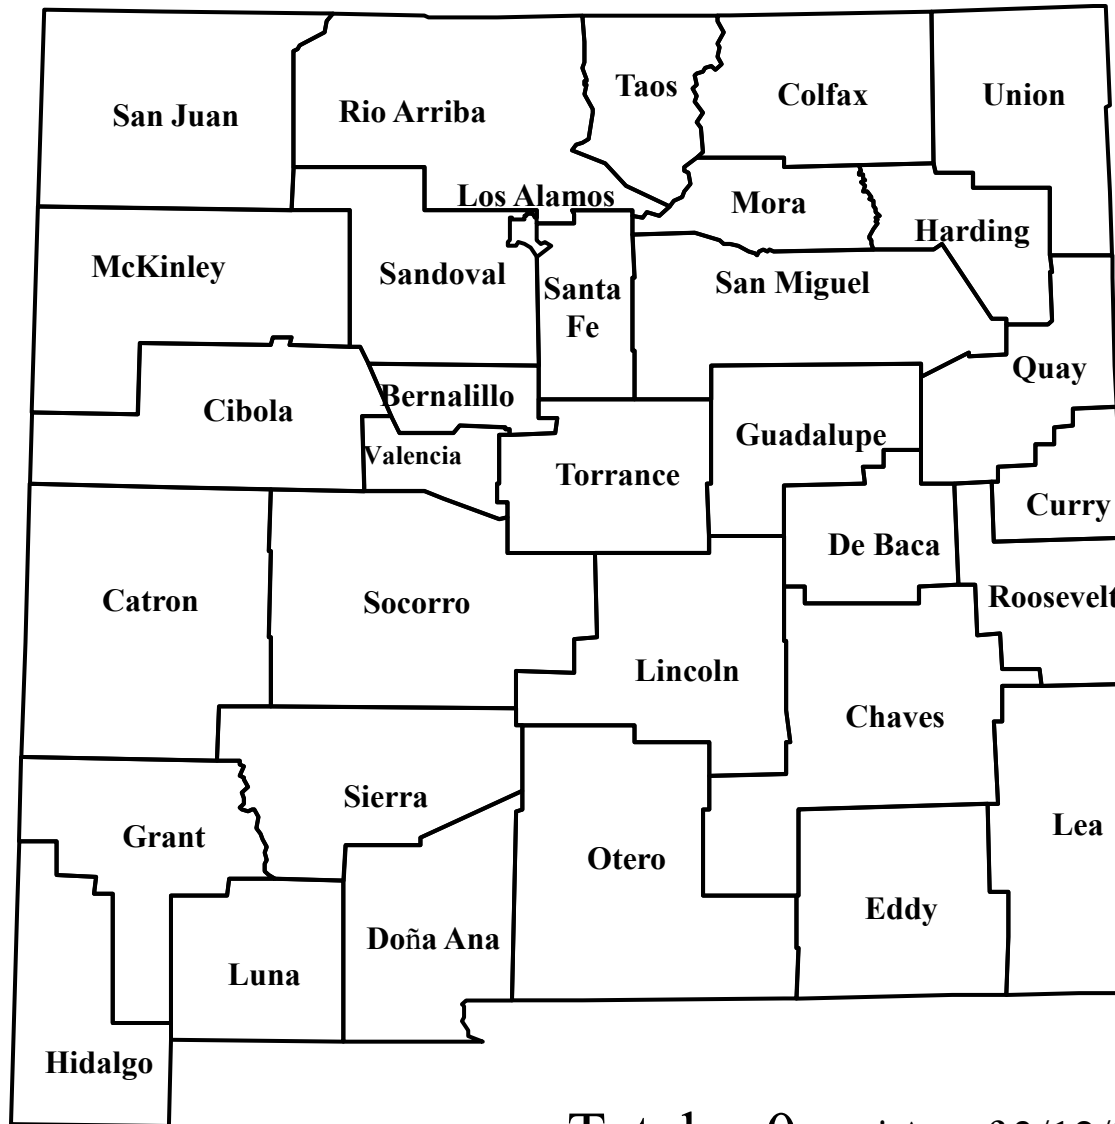

Domestic Animal Plague in New Mexico, 2026*

- ◆ Cat case (confirmed)
N = 0
- ⊕ Dog case (confirmed)
N = 2

Total = 1 *As of 05/18/2026

Wild Animal Plague in New Mexico, 2026*

- ◆ Positive Mammal
N = 0
- ⊕ Positive Fleas
N = 0