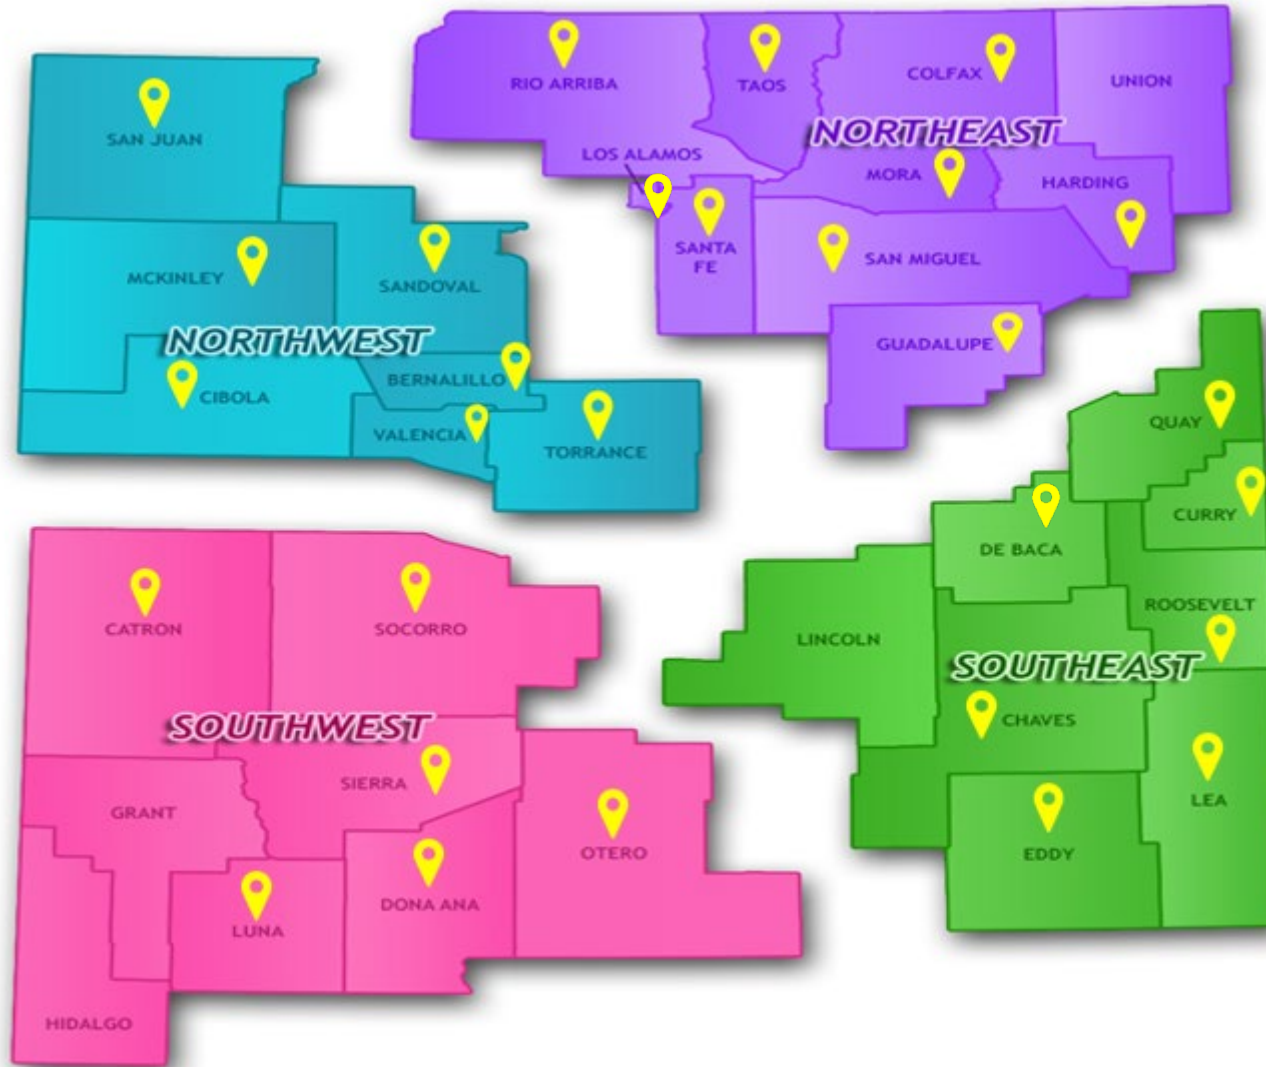

New Mexico Breast and Cervical Cancer Early Detection Program Providers

NORTHWEST

Bernalillo-11
Cibola-1
McKinley-3
San Juan-2
Sandoval-5
Torrance-2
Valencia-1

SOUTHWEST

Catron-2
Dona Ana-14
Luna-2
Otero-3
Socorro-2
Sierra-2

NORTHEAST

Colfax-1
Guadalupe-1
Harding-1
Los Alamos-1
Mora-2
Rio Arriba-9
Santa Fe-7
San Miguel-2
Taos-2

SOUTHEAST

Chaves-1
Curry-1
DeBaca-1
Eddy-3
Lea-1
Quay-1
Roosevelt-1